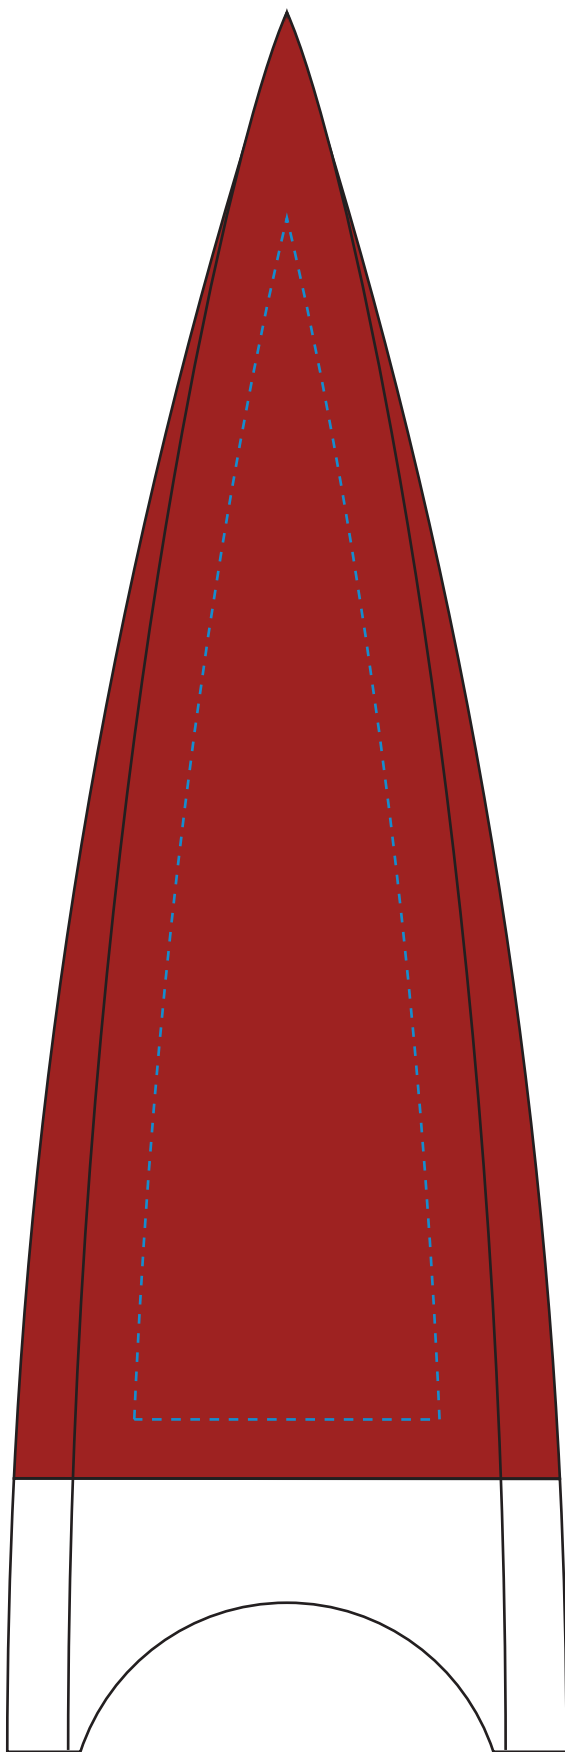

Standard Etch: Front

7438 VERTEX RUBY - 9"

Blue line represents the max image area.