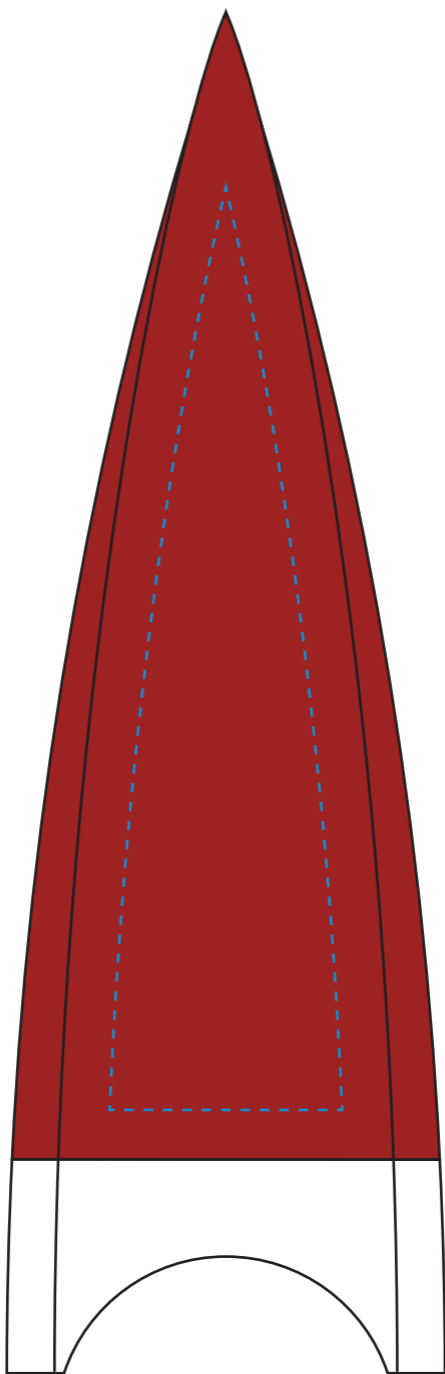

Standard Etch: Front

**7437 VERTEX RUBY - 7"**

Blue line represents the max image area.