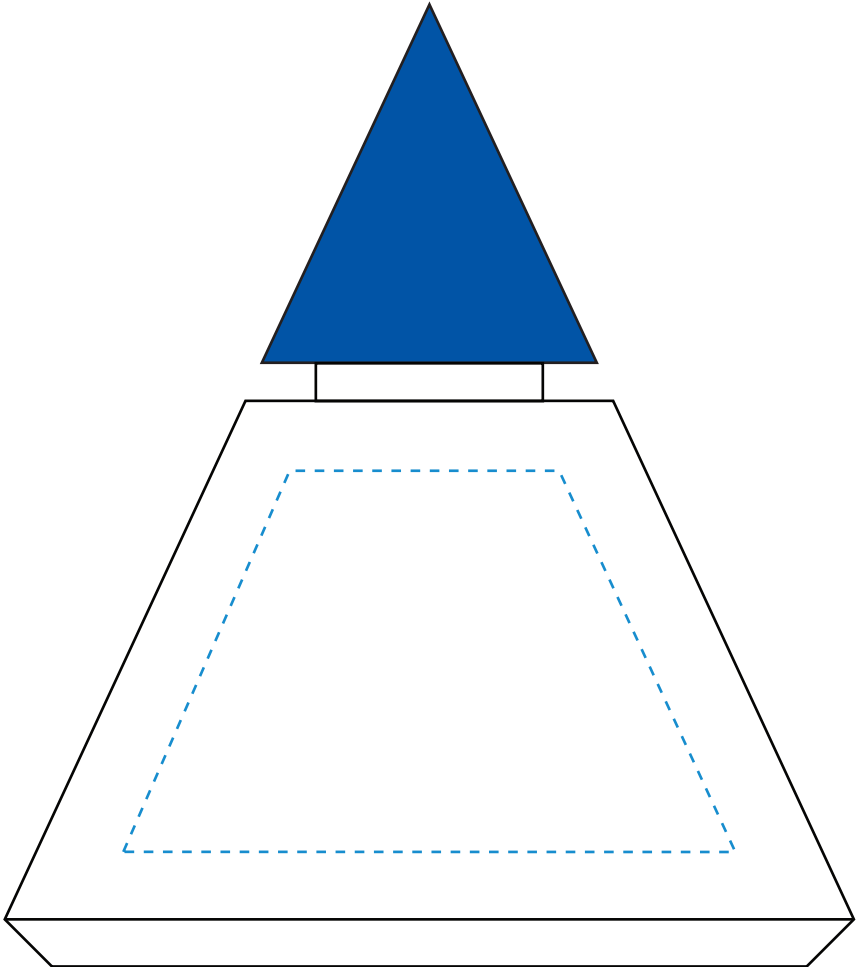

Standard Etch: Front

6820 VERNITA INDIGO PEAK 5"

Blue line represents the max image area.