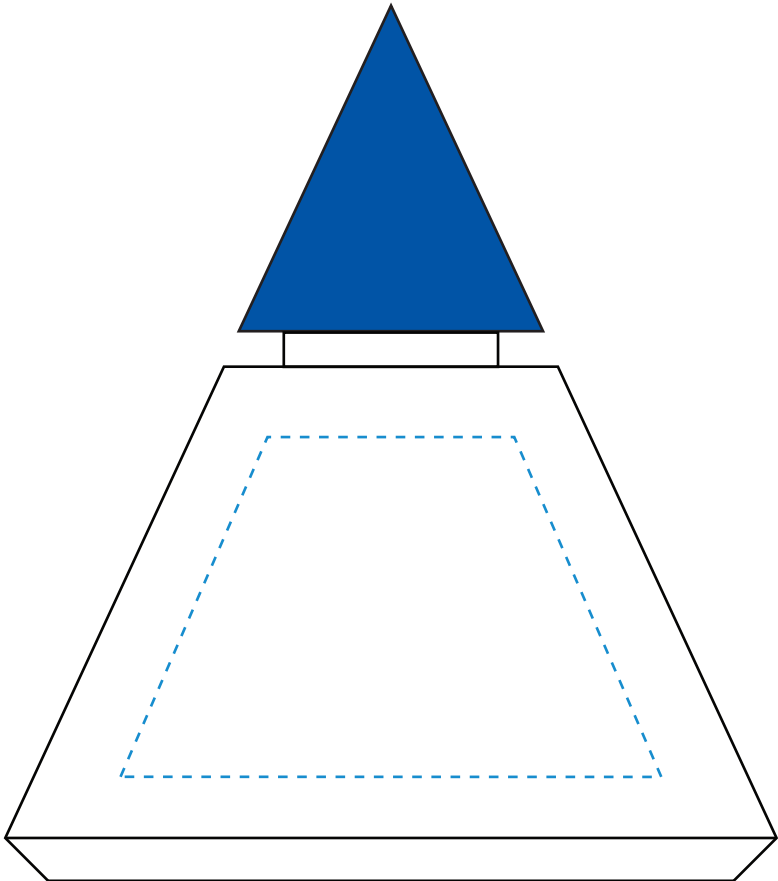

Standard Etch: Front

6819 VERNITA INDIGO PEAK 4-1/2"

Blue line represents the max image area.