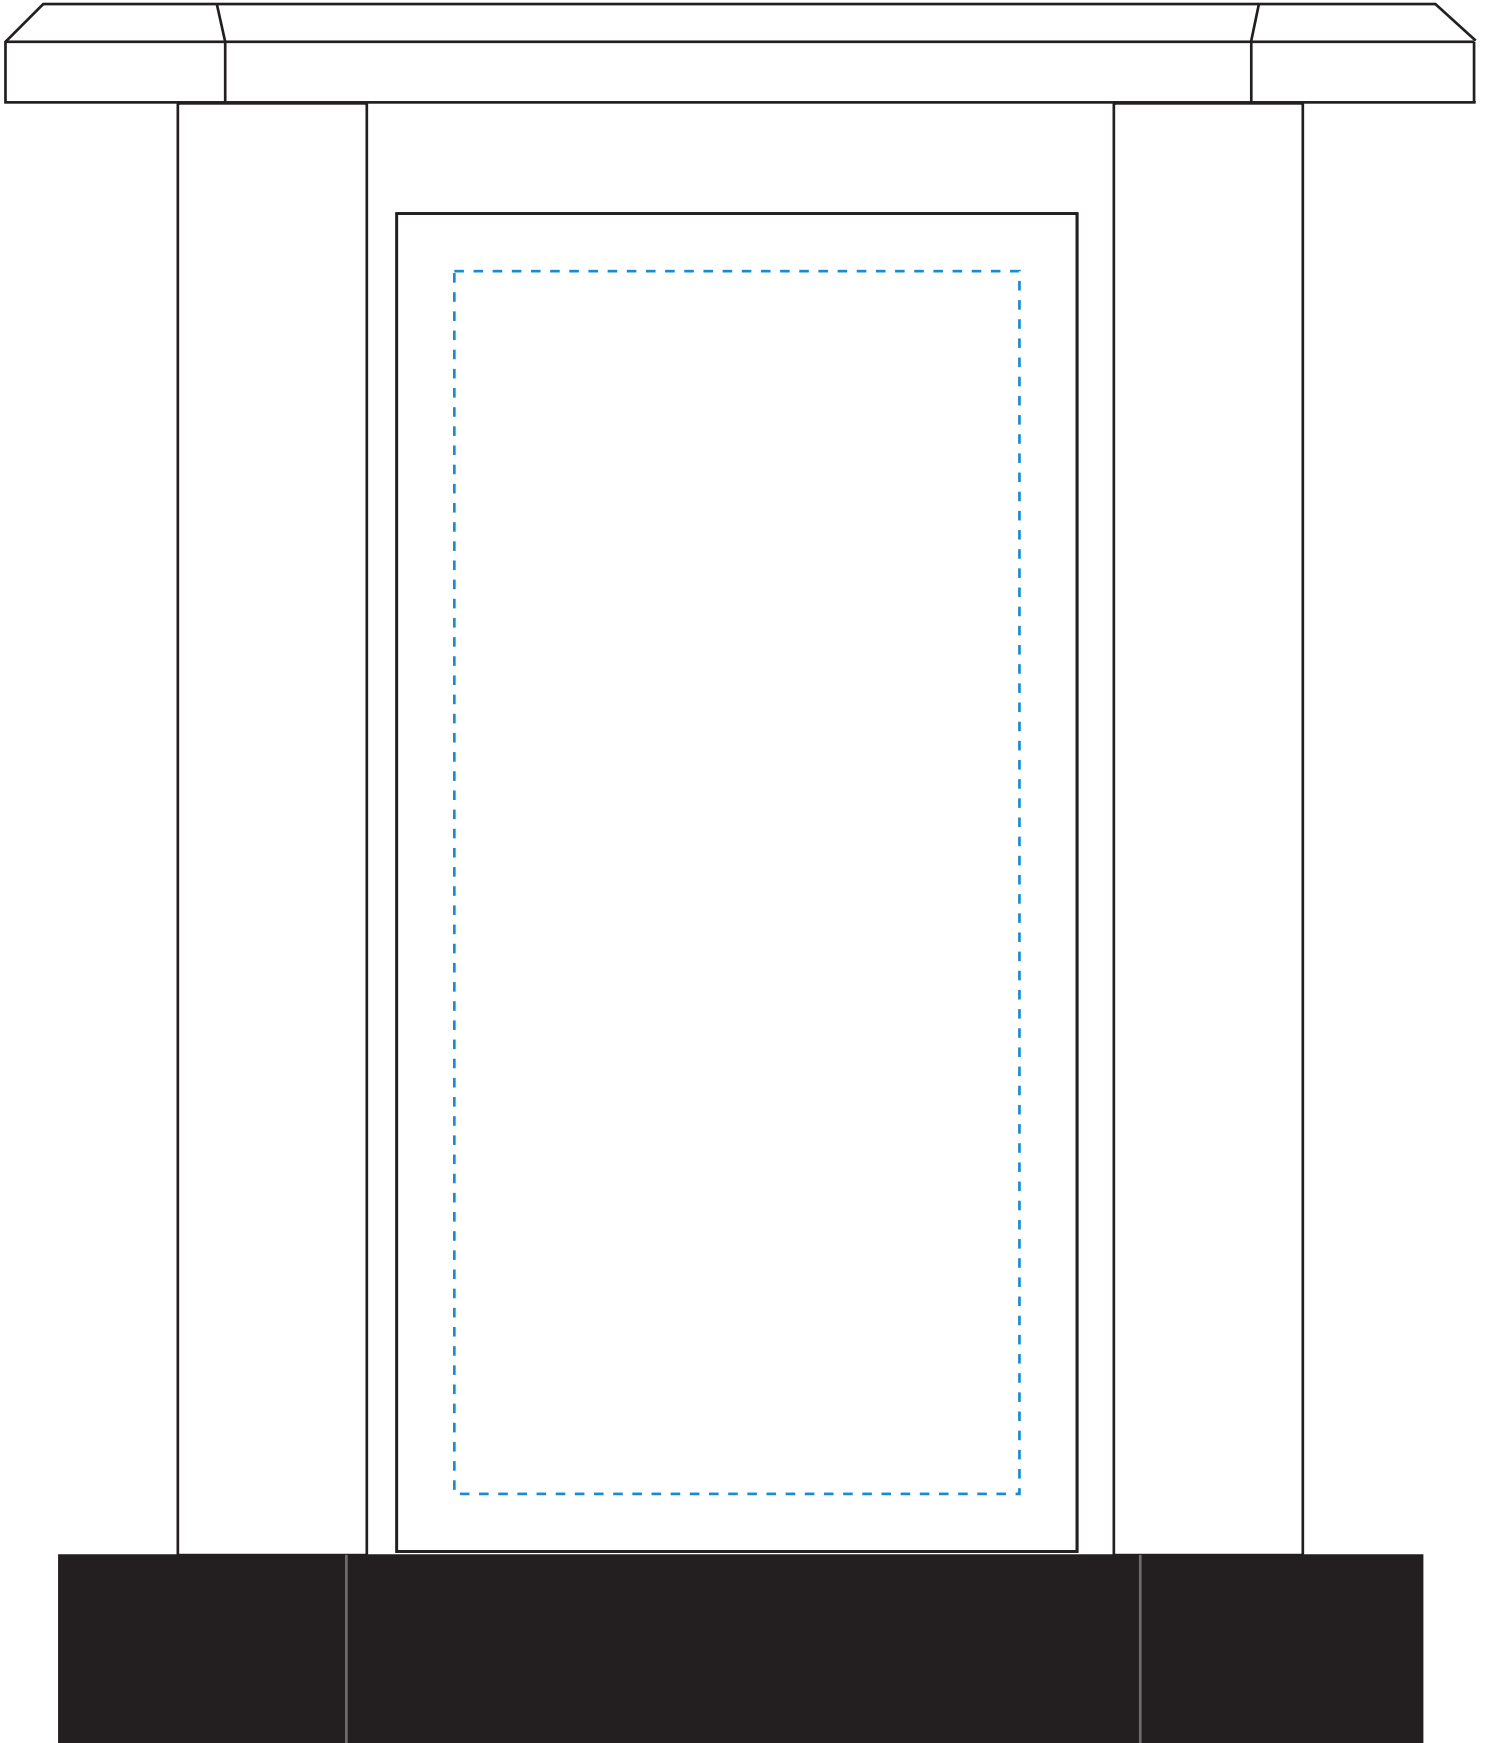

Standard Etch: Reverse

6912 VANESSA AWARD - 9"
Blue line represents the max image area.