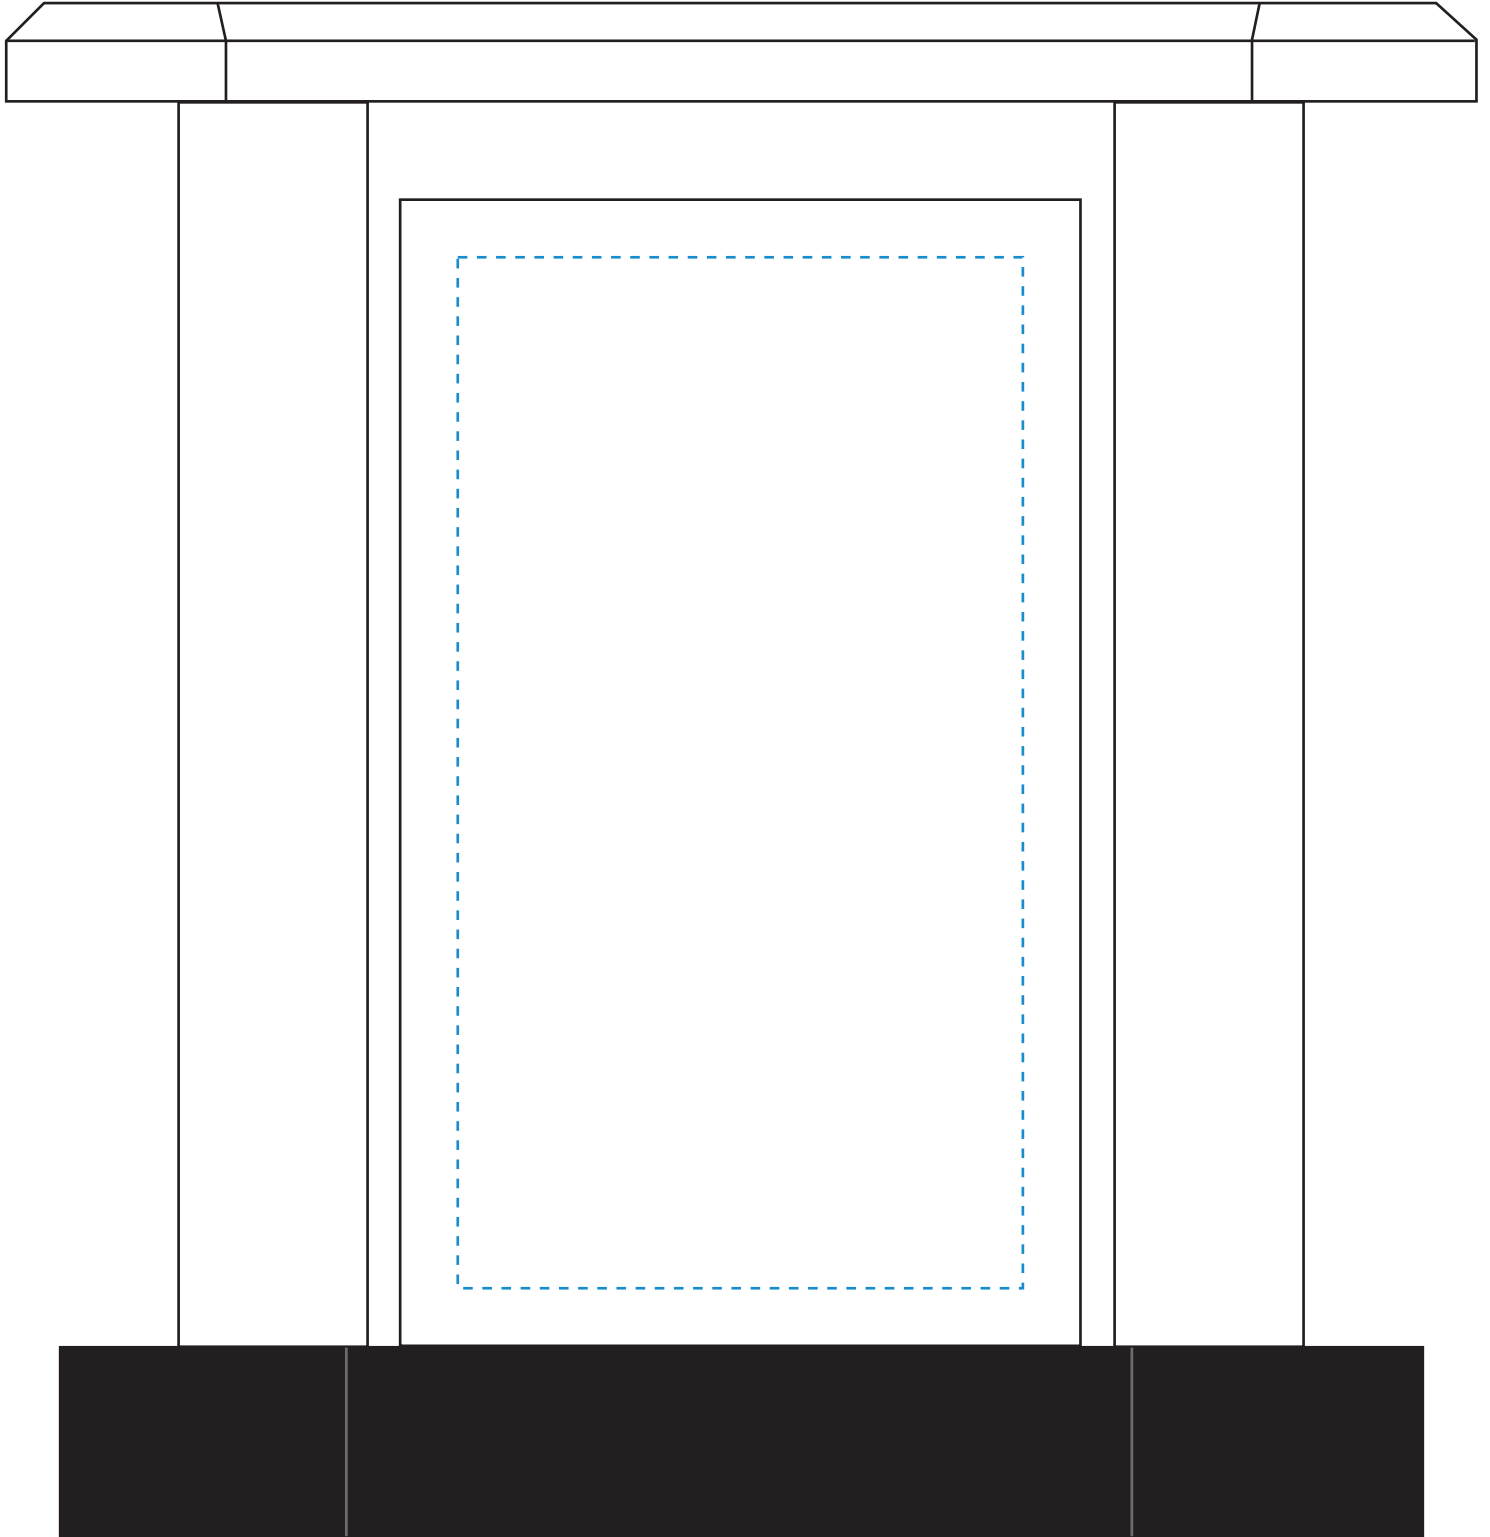

Standard Etch: Reverse

6911 VANESSA AWARD - 8"  
Blue line represents the max image area.