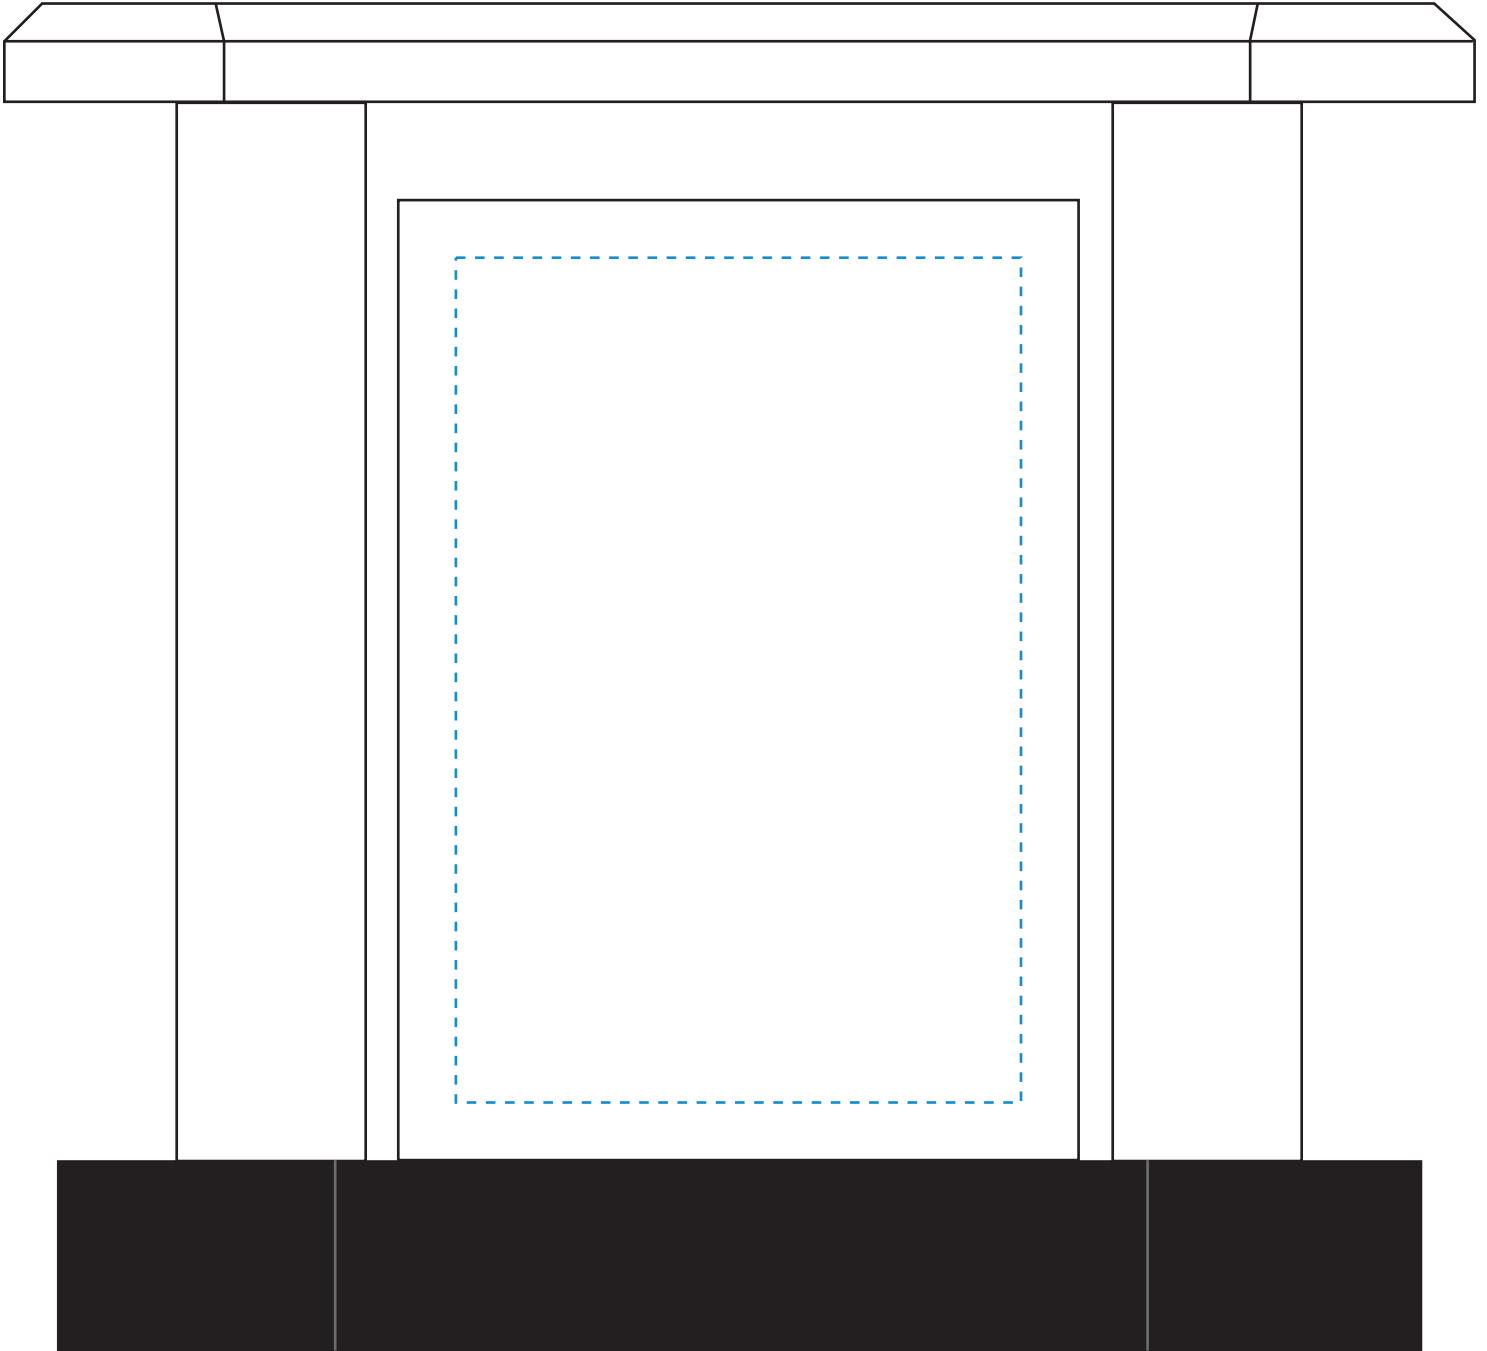

Standard Etch: Reverse

6910 VANESSA AWARD - 7"
Blue line represents the max image area.