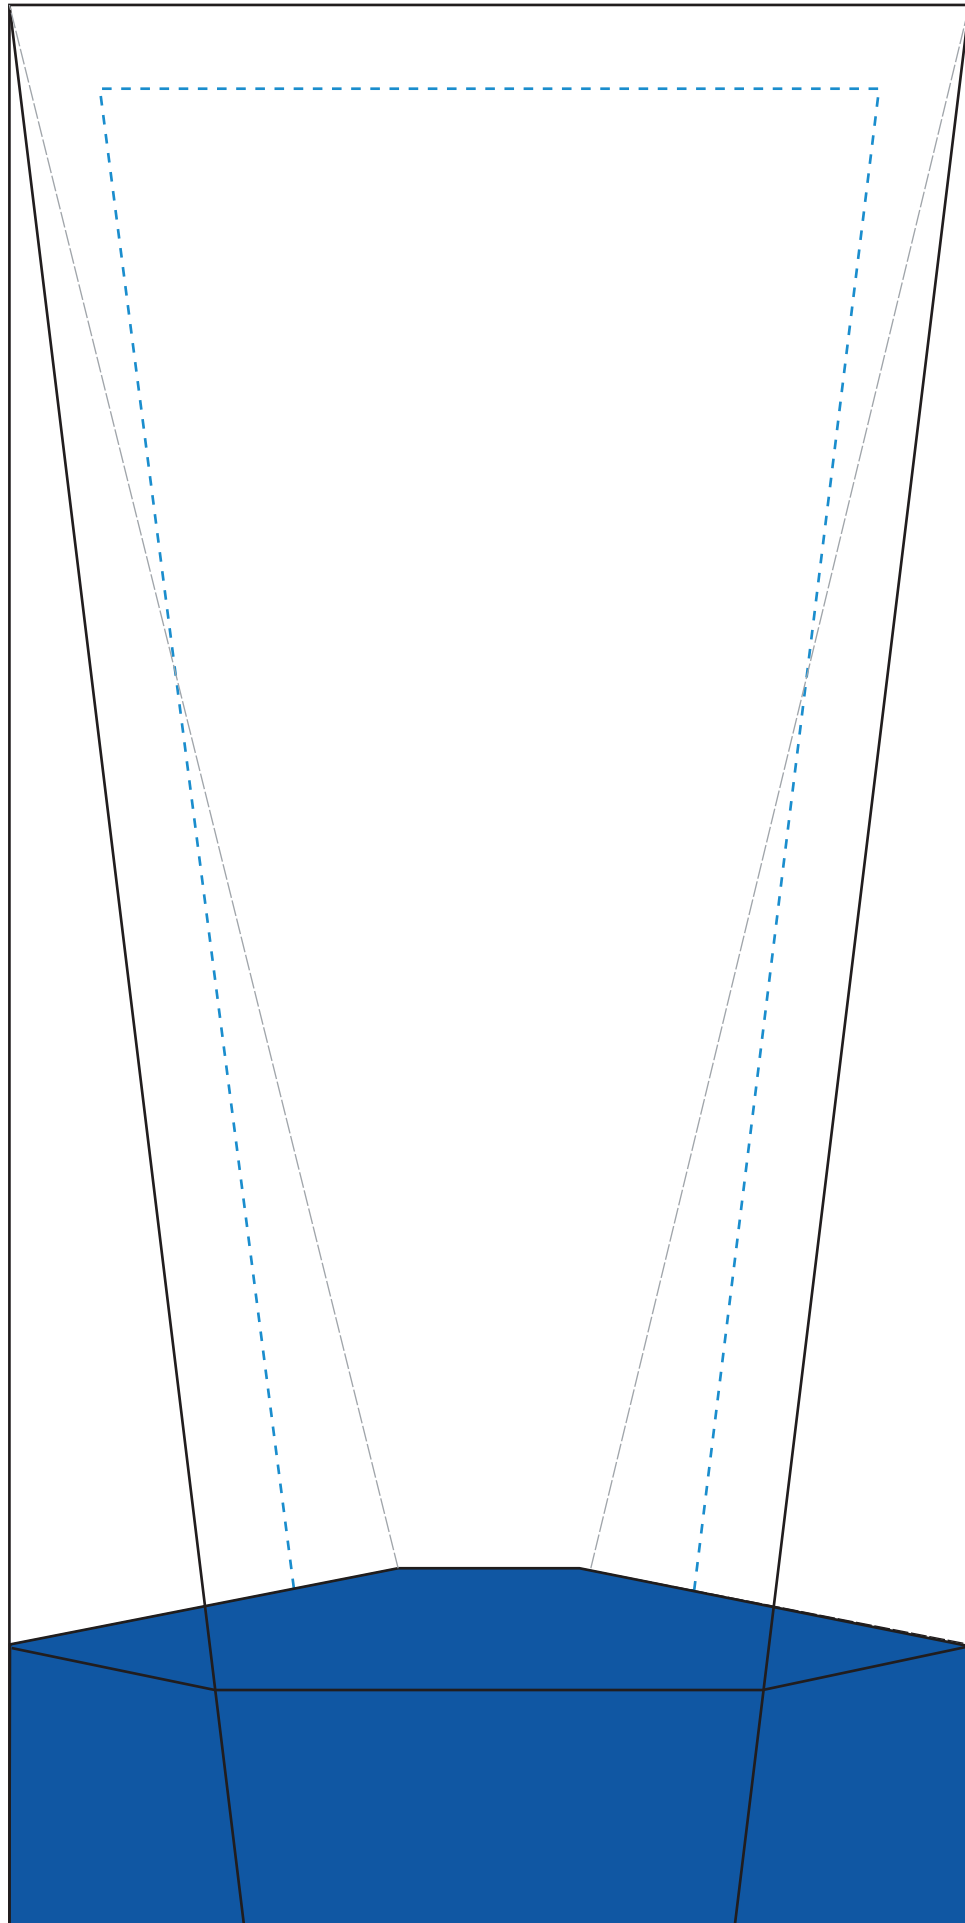

Standard Etch: Front

6832 VALERA INDIGO AWARD - 10"

Blue line represents the max image area.