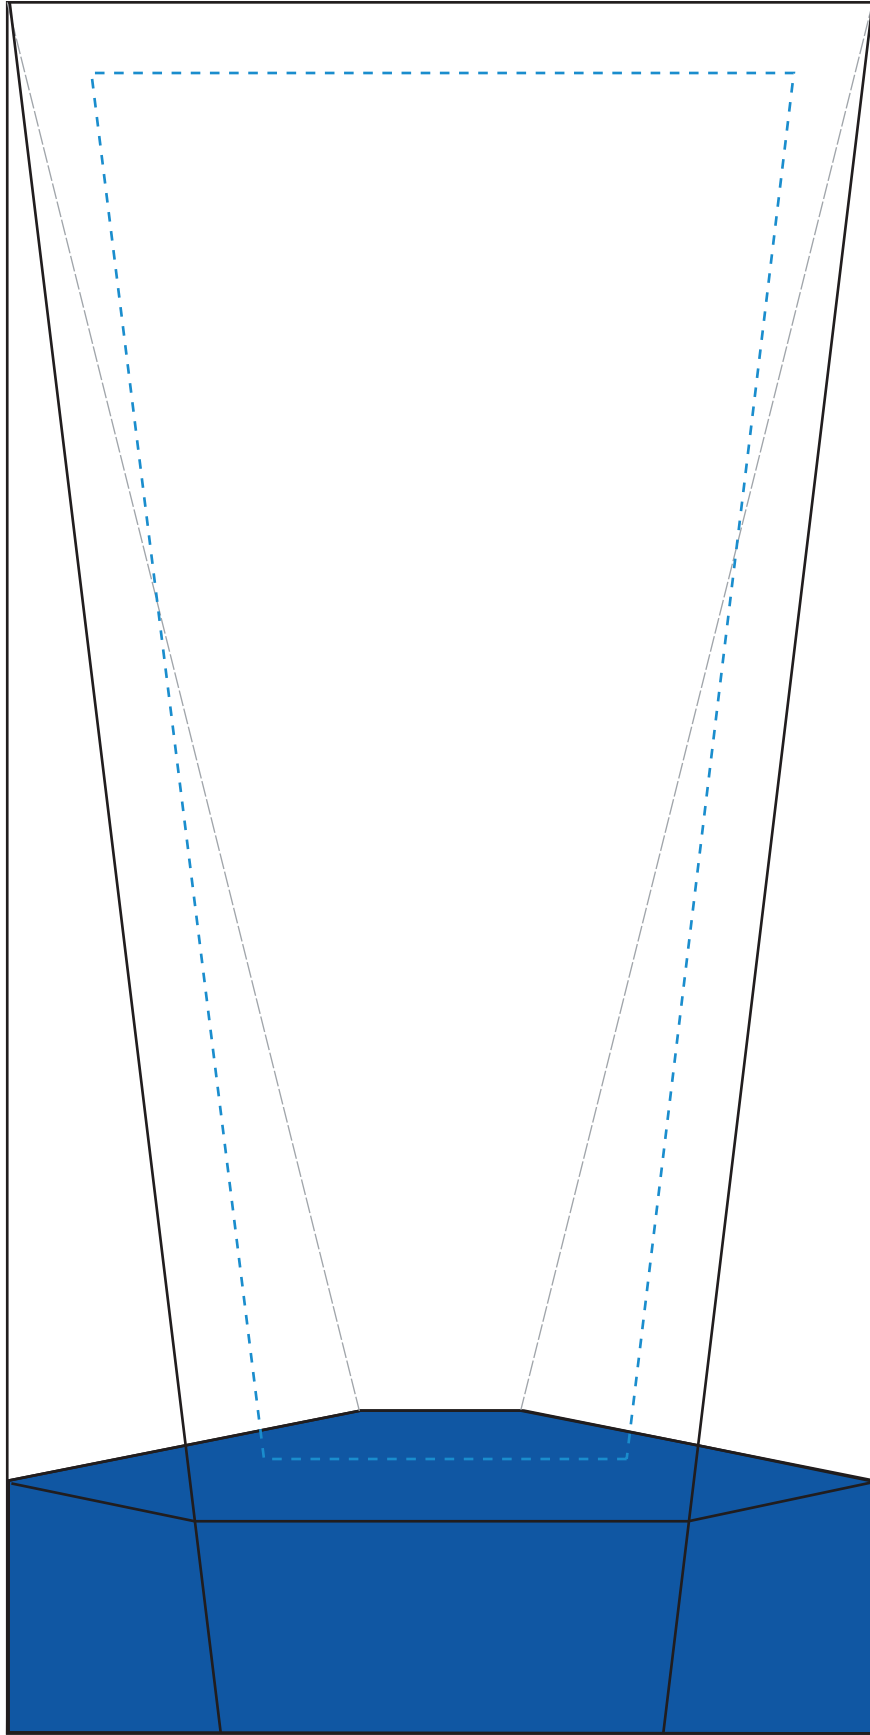

Standard Etch: Front

6831 VALERA INDIGO AWARD - 9"

Blue line represents the max image area.