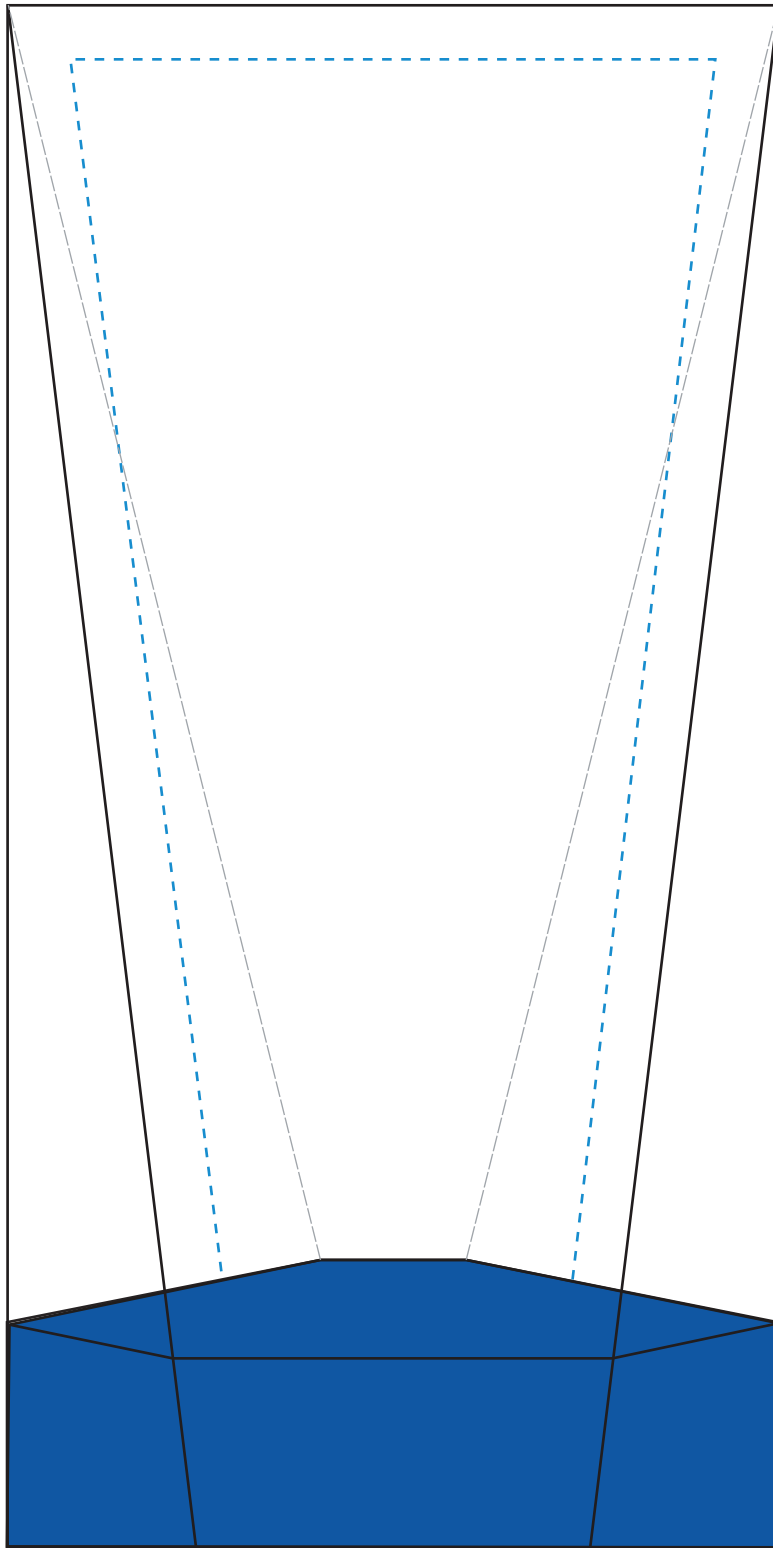

Standard Etch: Front

6830 VALERA INDIGO AWARD - 8"

Blue line represents the max image area.