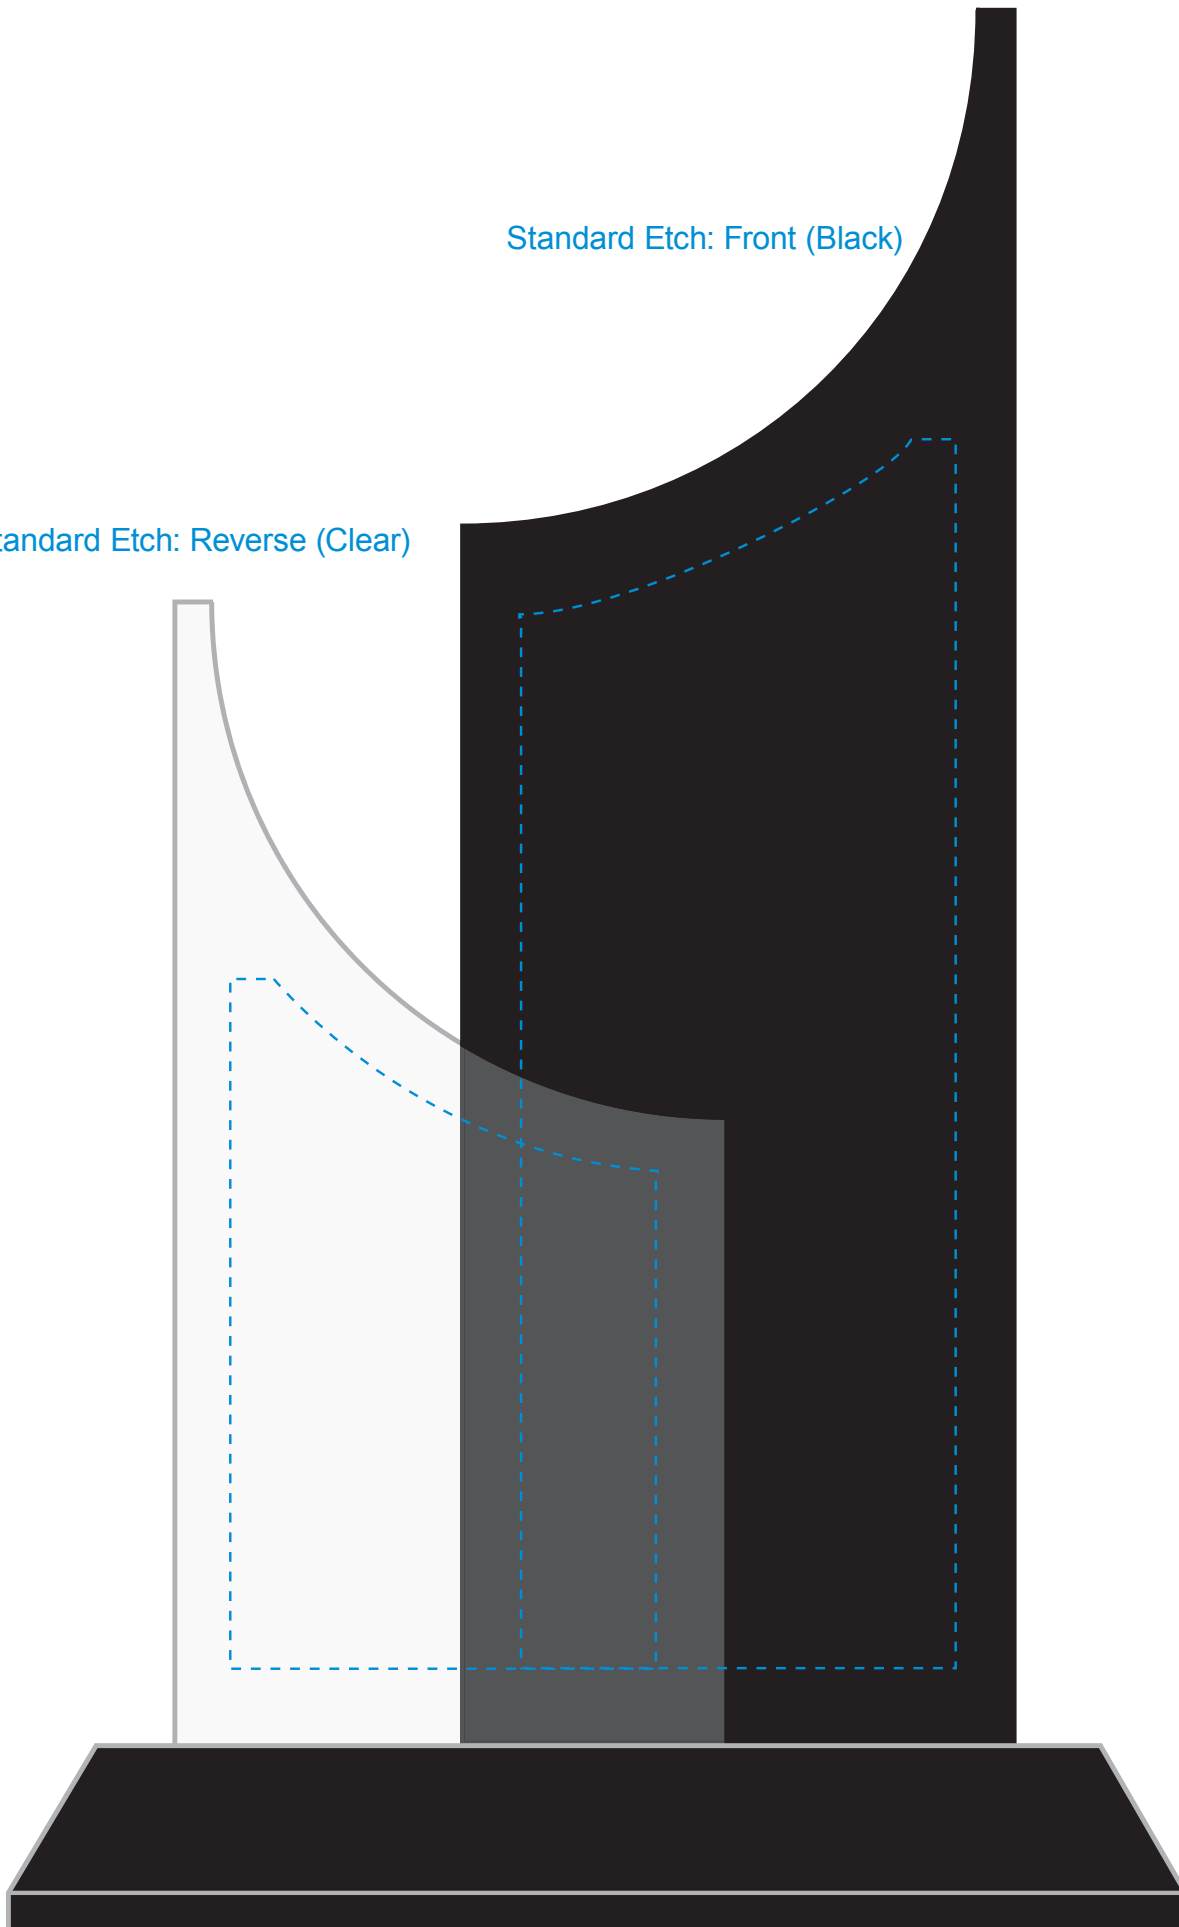

Standard Etch: Front (Black)

Standard Etch: Reverse (Clear)

6066 TUXEDO AWARD™ AVALON 10"
Blue line represents the max image area.