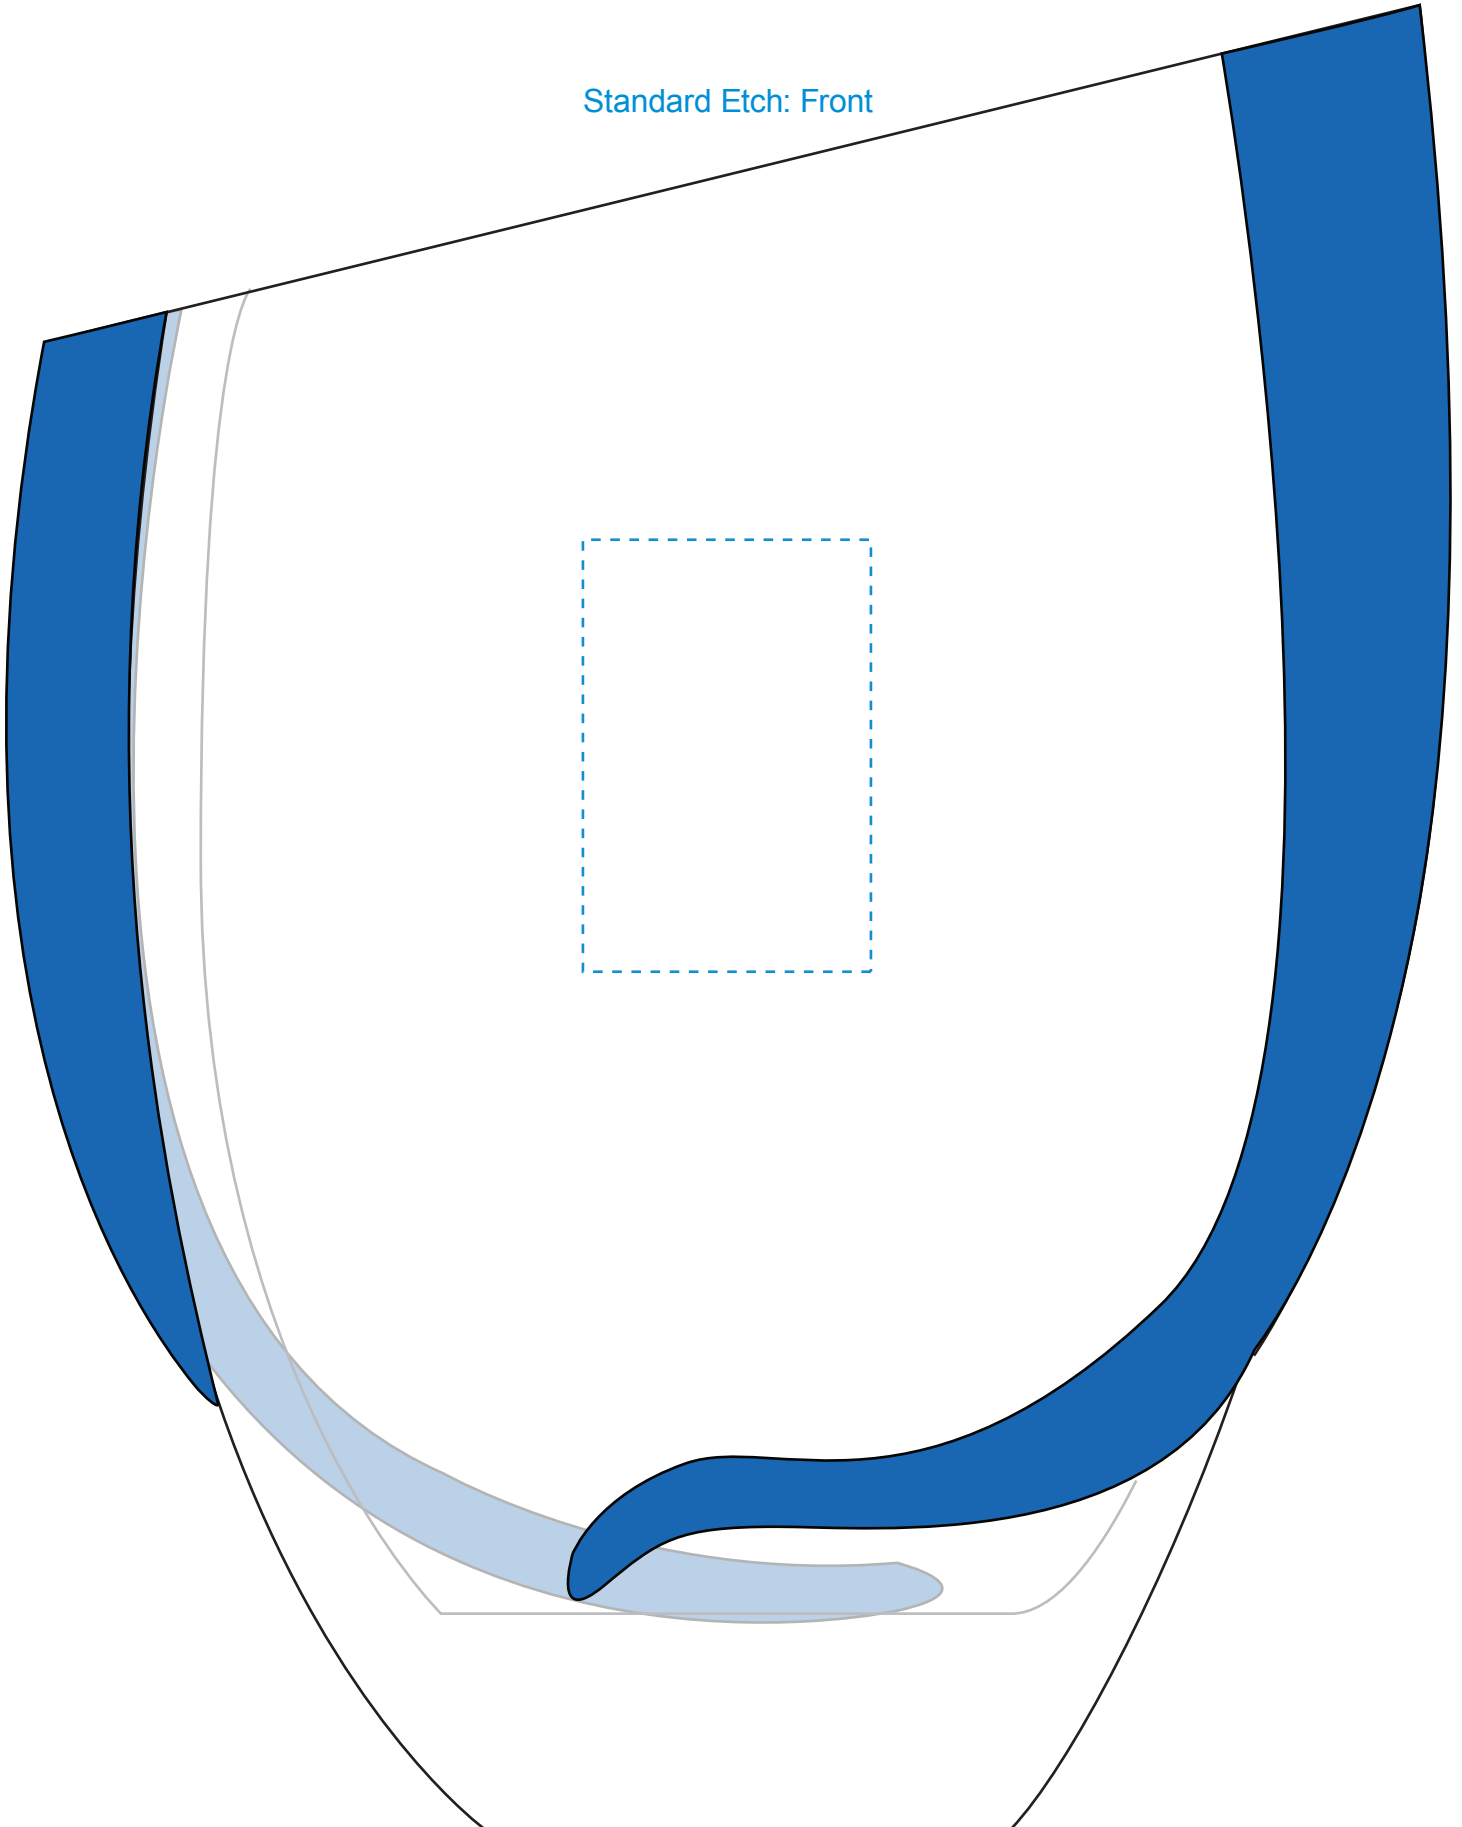

Standard Etch: Front

6235 TRIUMPH TROPHY VASE 9"

Blue line represents the max image area.