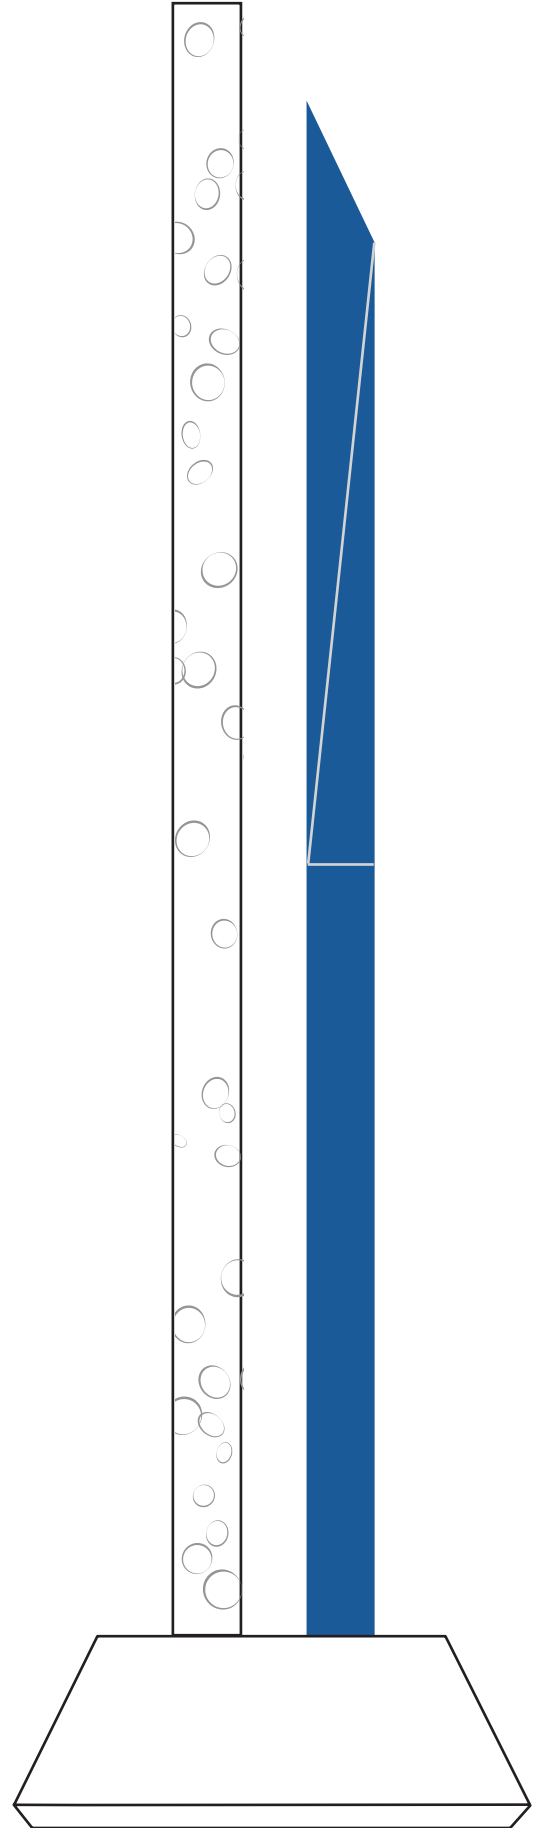

Standard Etch: Front

SIDE VIEW

6187 TRITON AWARD - 9.5"
Blue line represents the max image area.