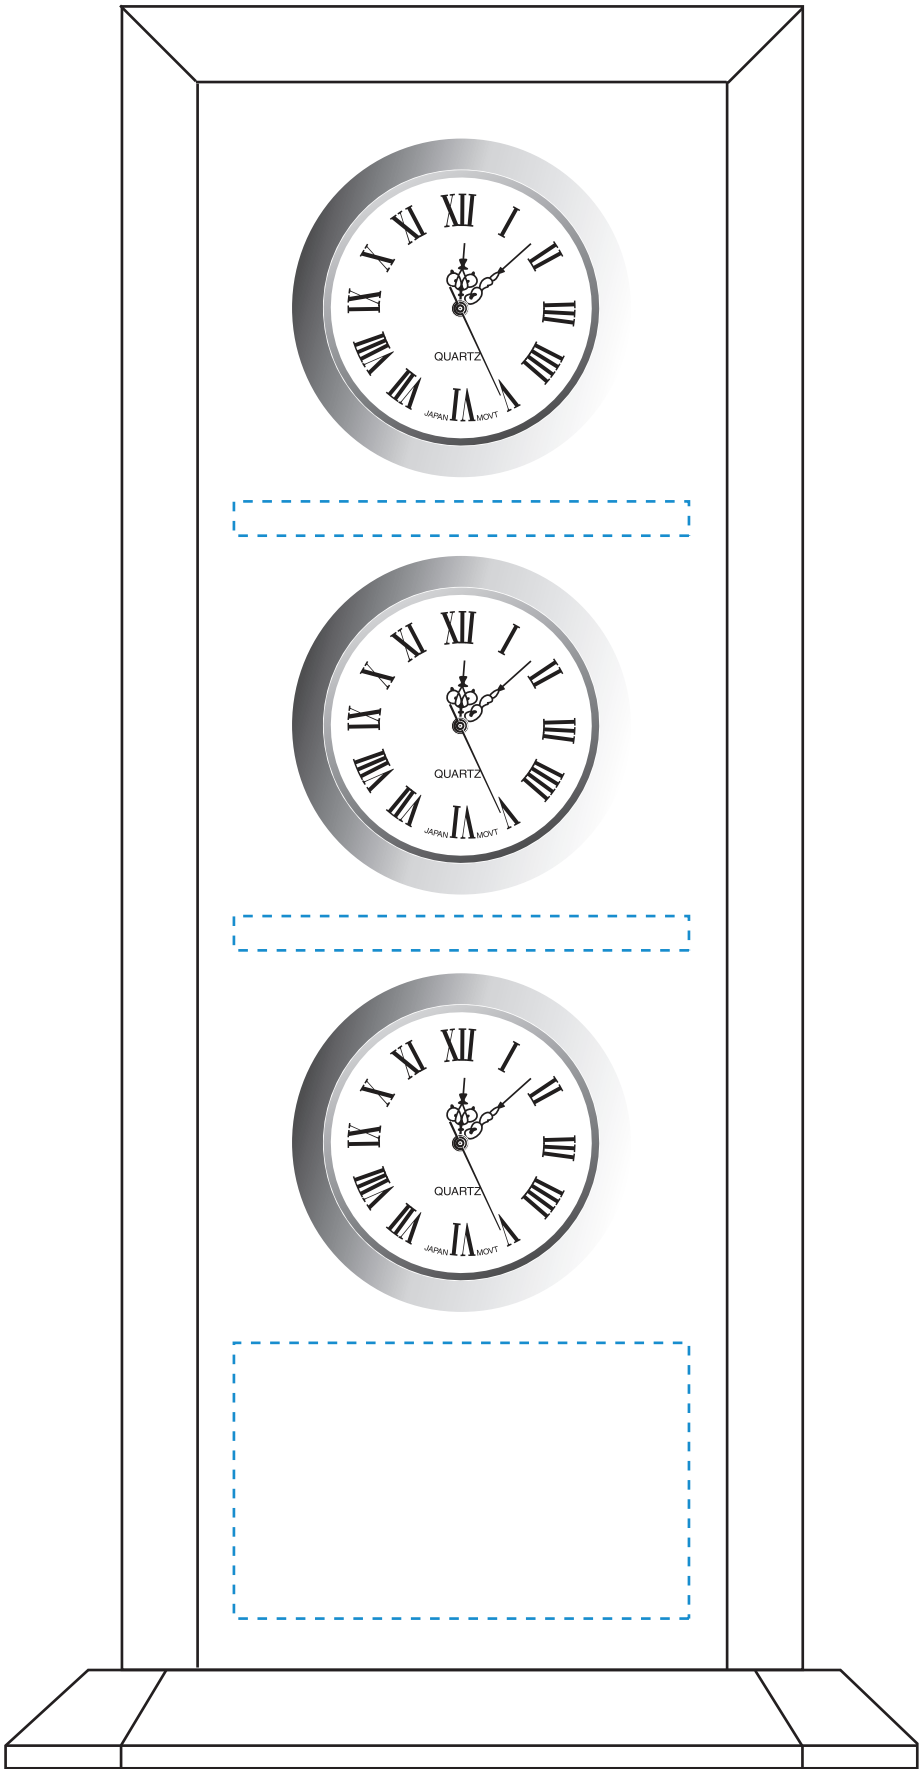

Standard Etch: Front

5805 TRILOGY CLOCK 9"

Blue line represents the max image area.