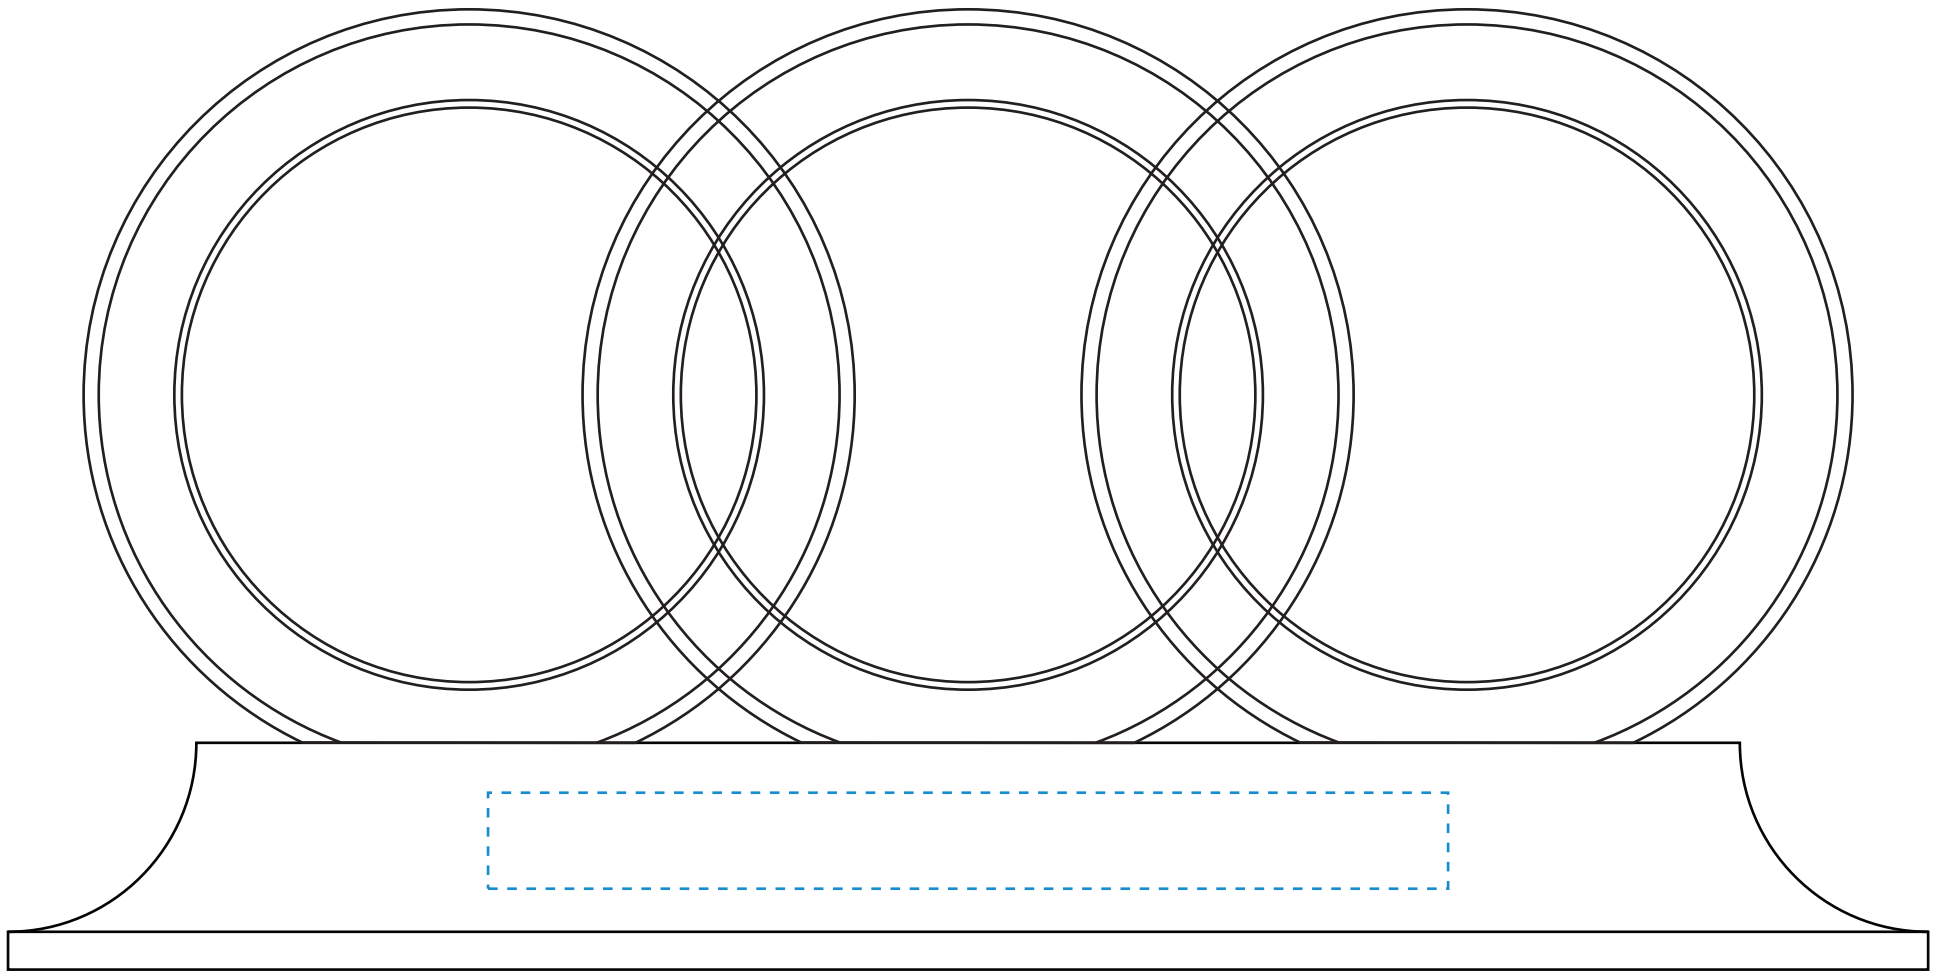

Standard Etch: Front

6761 TRIDENT AWARD - 5"

Blue line represents the max image area.