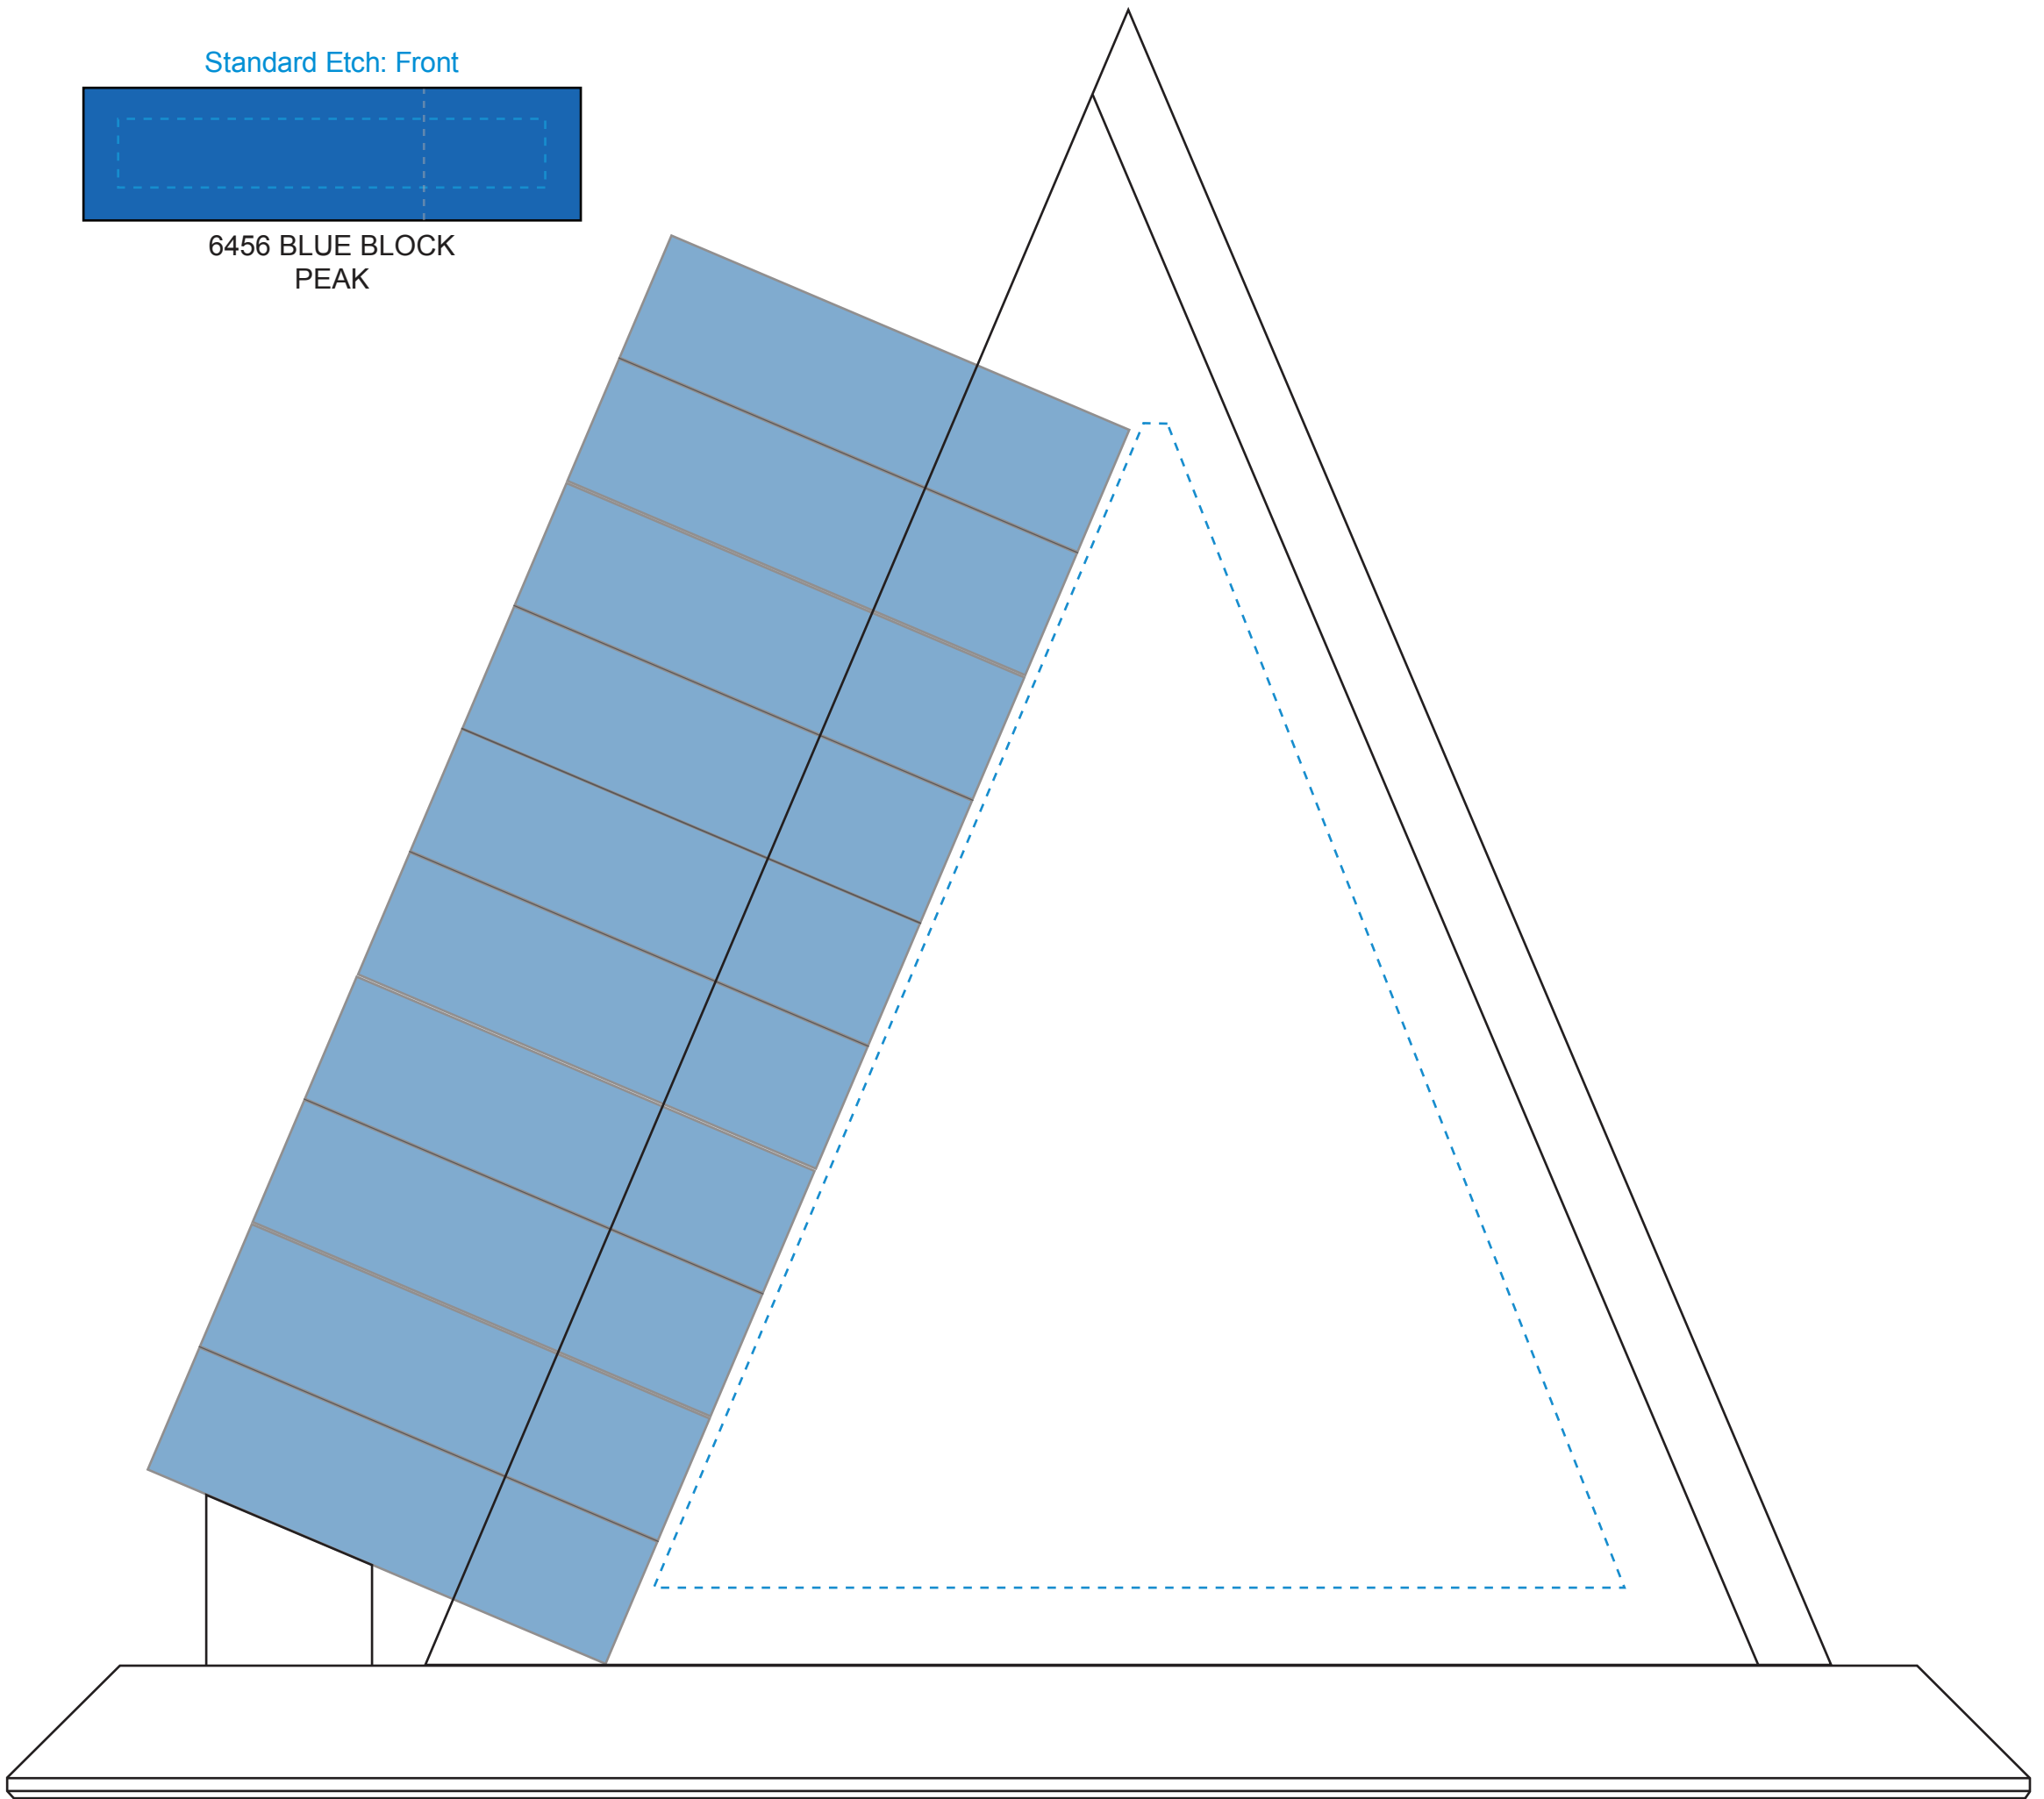

Standard Etch: Reverse

Standard Etch: Front

6456 BLUE BLOCK
PEAK

6458 TRIANGLE GOAL-SETTER - 11"

Blue line represents the max image area.