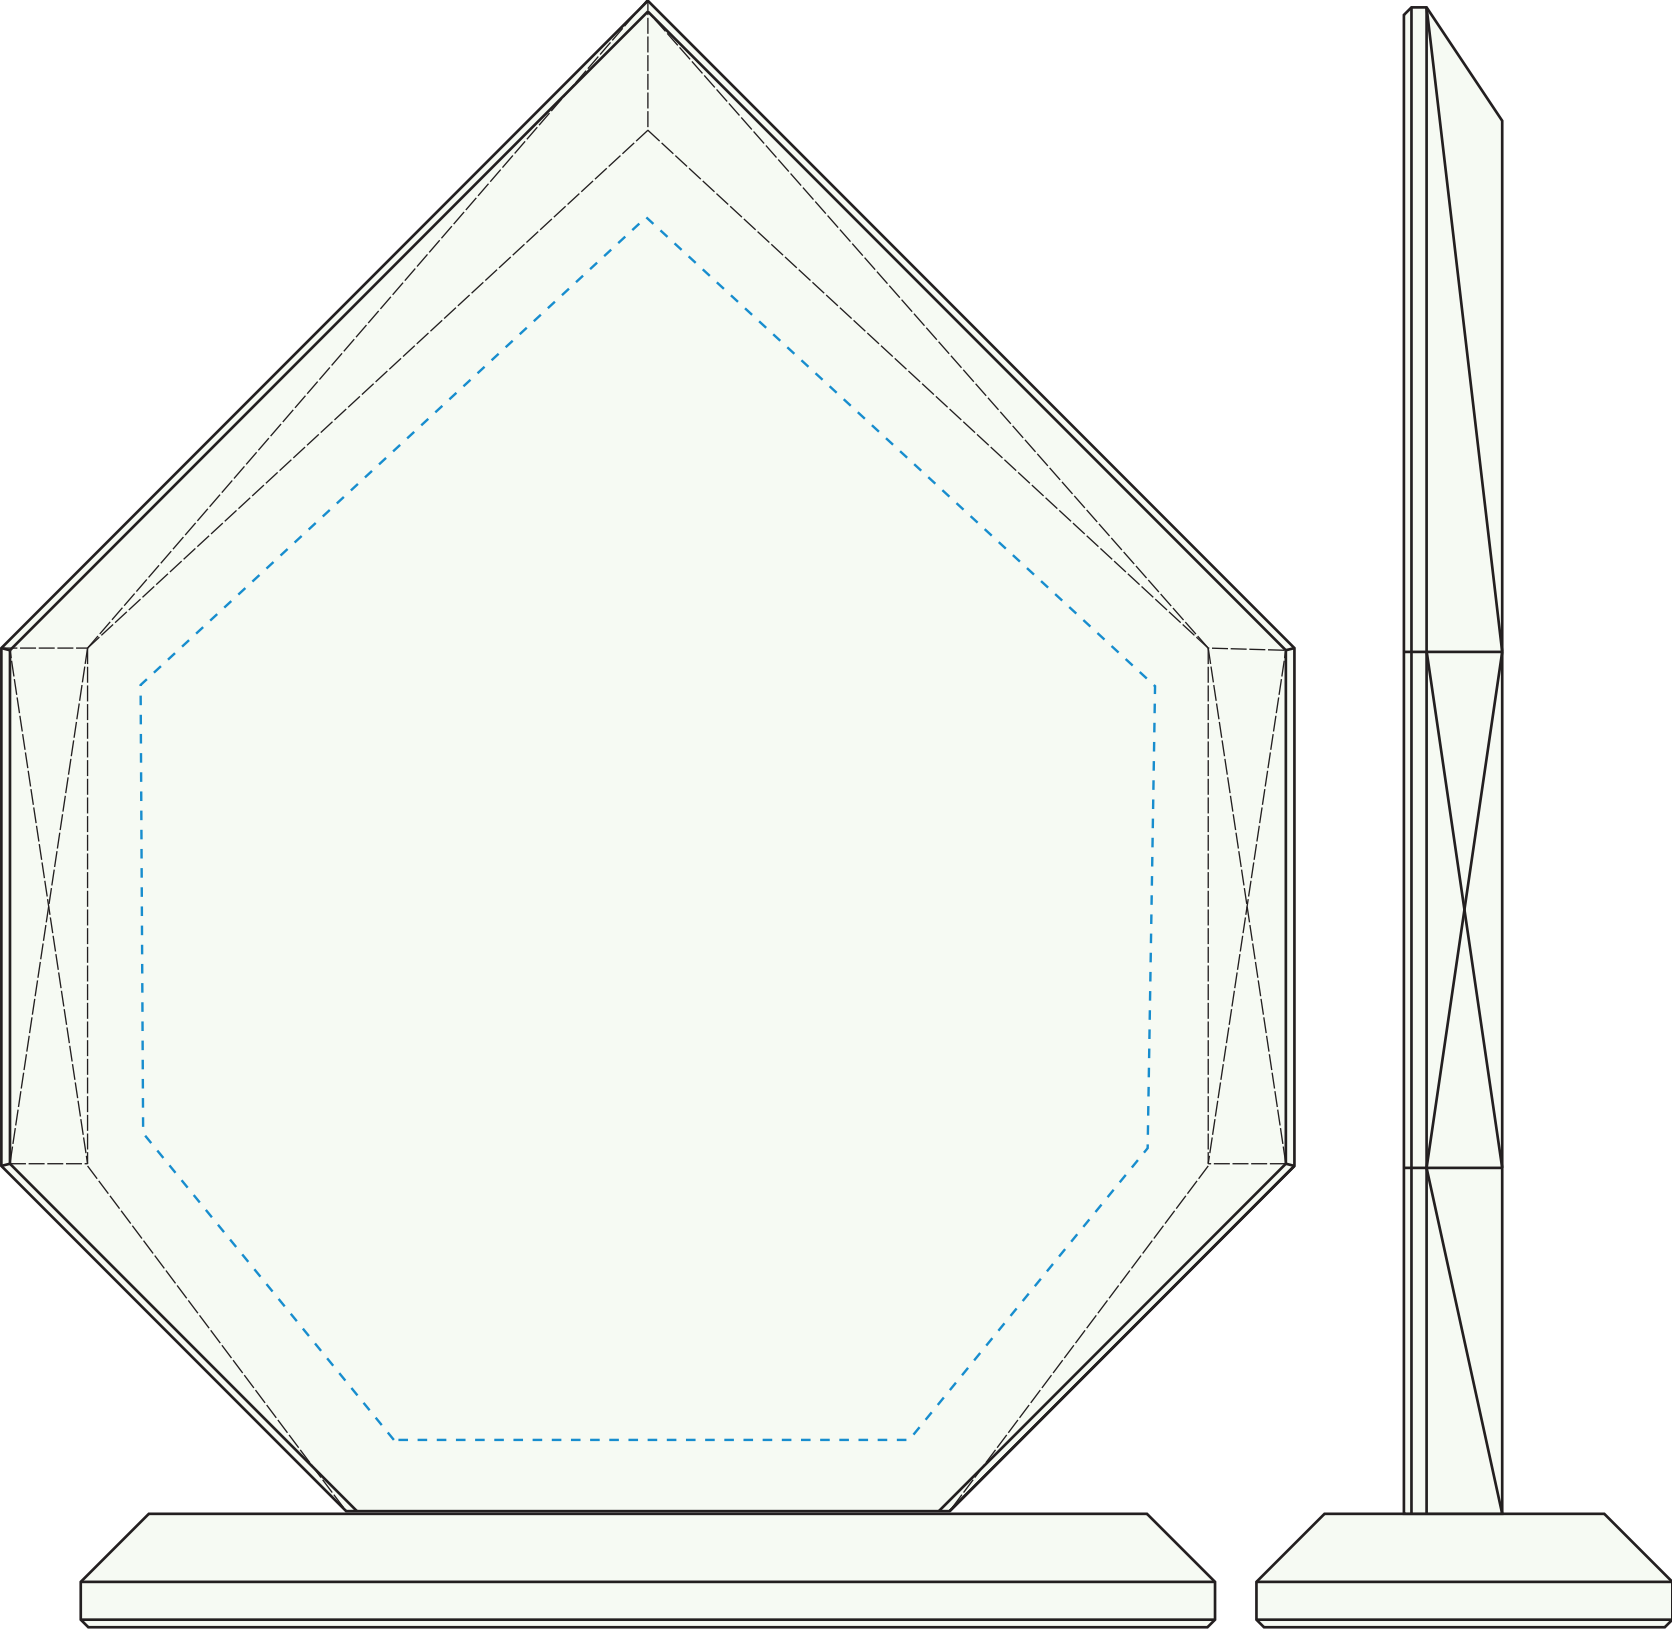

Standard Etch: Reverse

SIDE VIEW

4472 TITAN - 8.5"

Blue line represents the max image area.