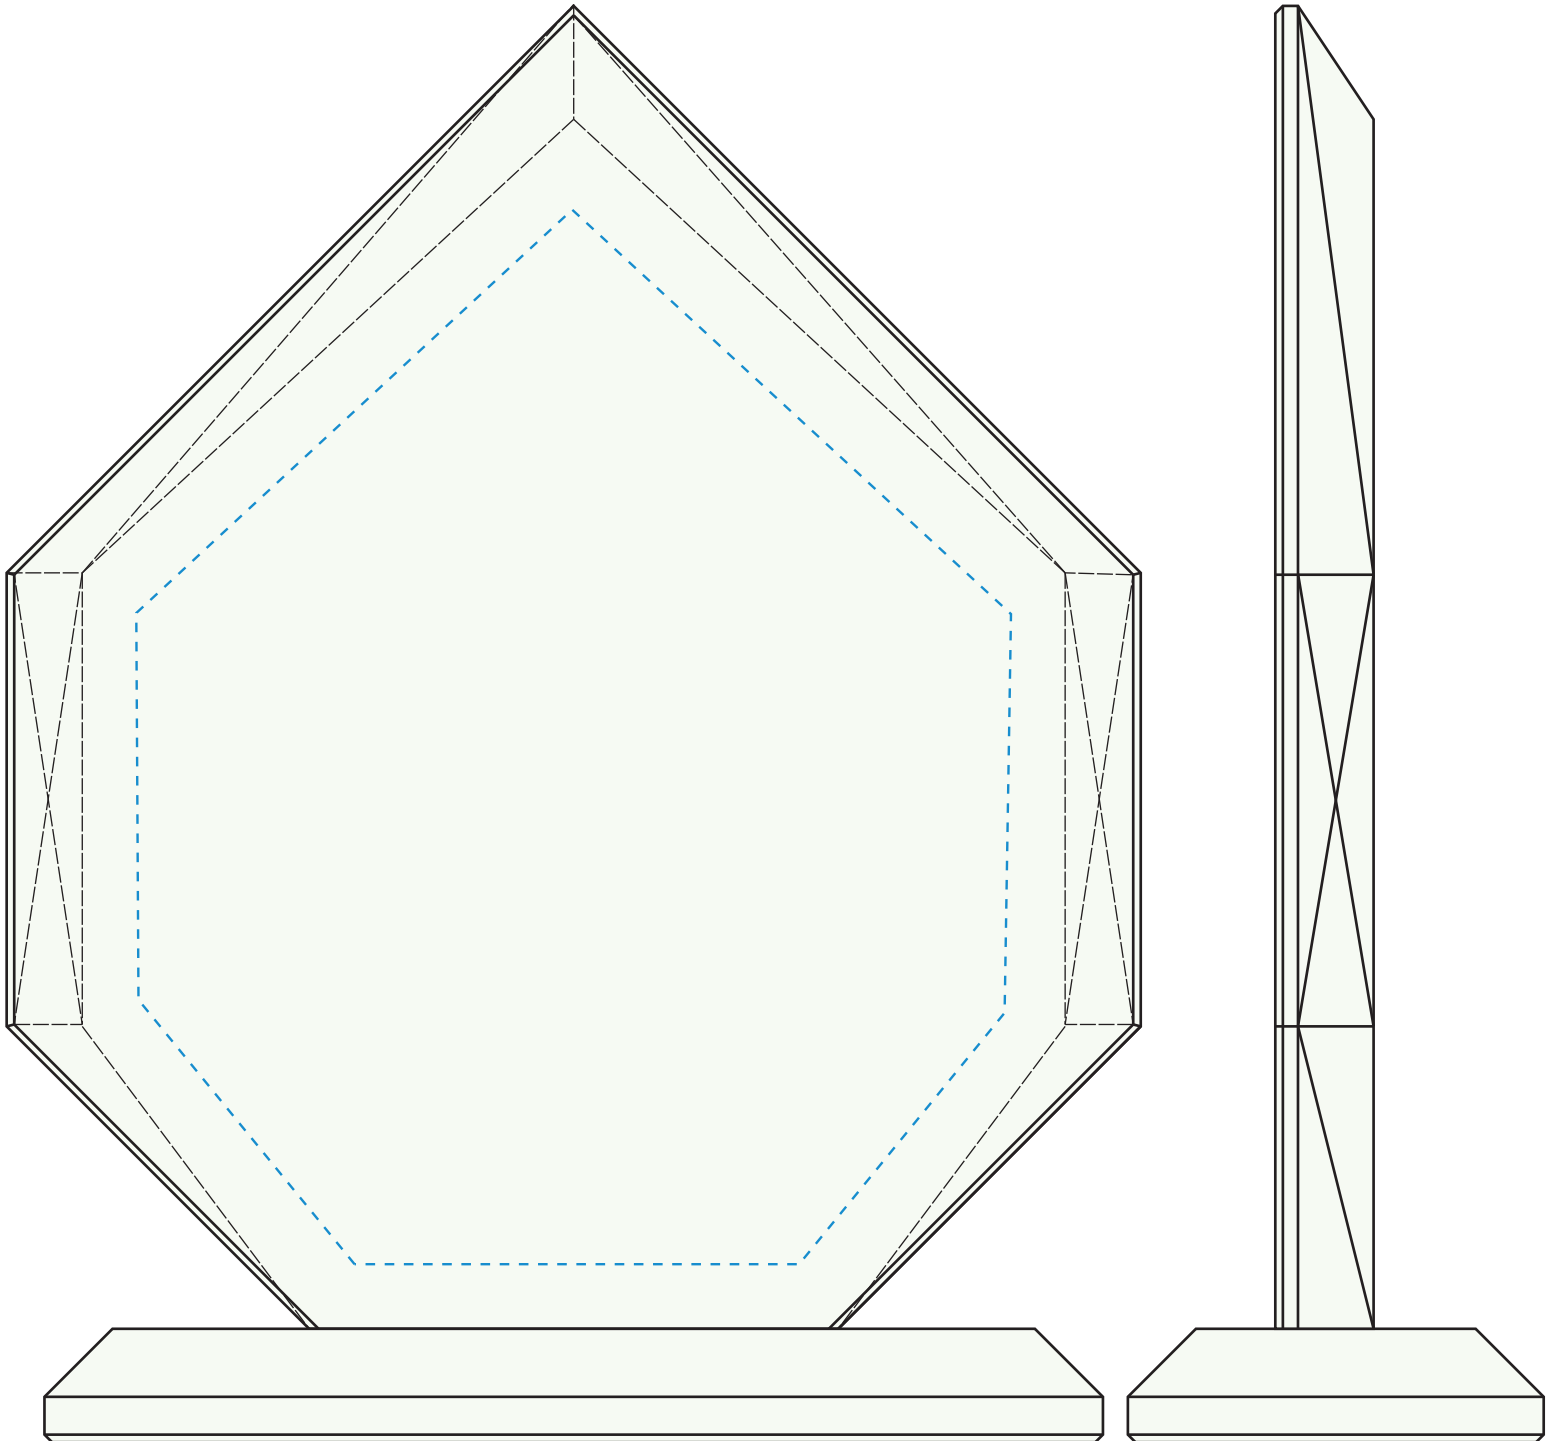

Standard Etch: Reverse

SIDE VIEW

4471 TITAN - 7.5"

Blue line represents the max image area.