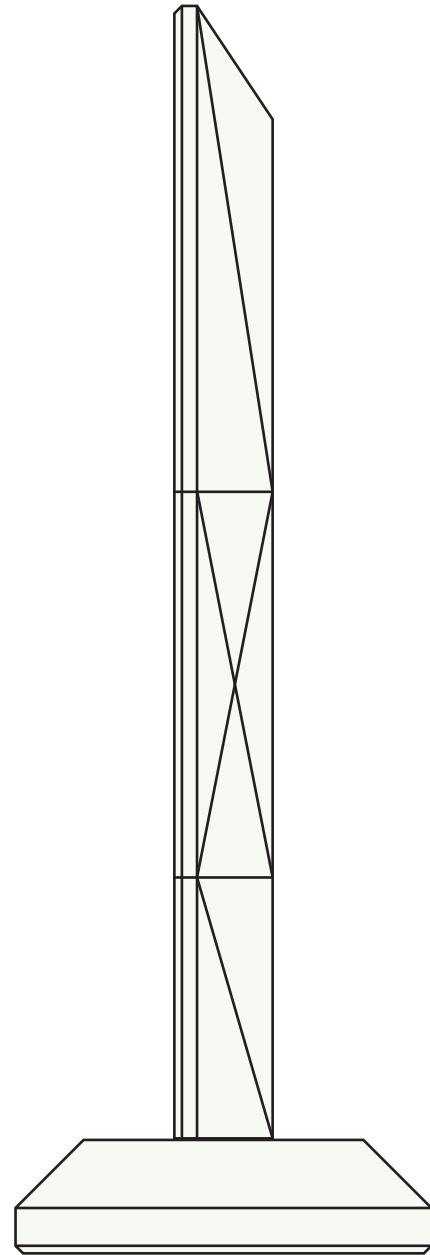

Standard Etch: Reverse

SIDE VIEW

4470 TITAN - 6.5"

Blue line represents the max image area.