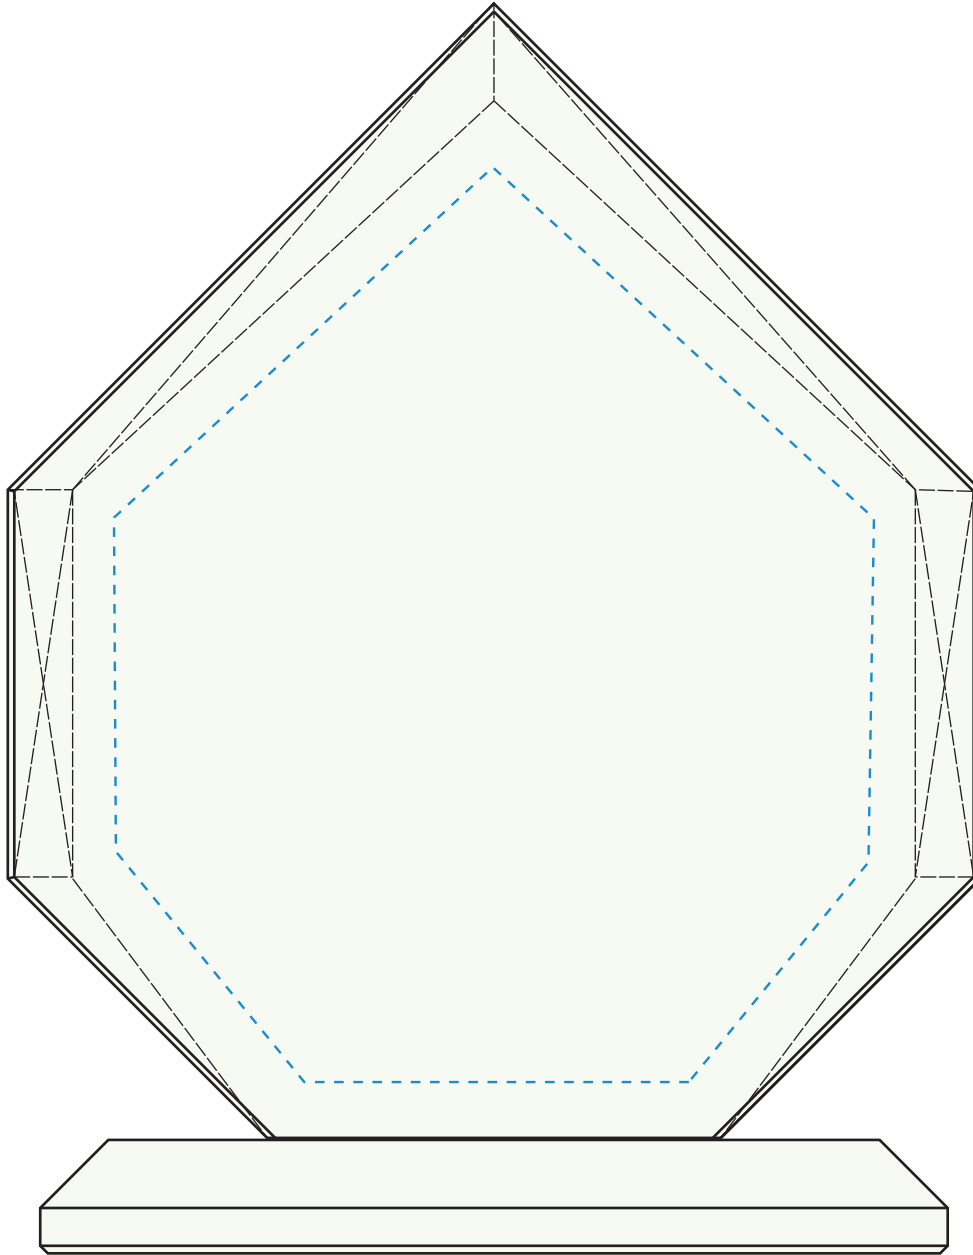

Standard Etch: Reverse

SIDE VIEW

4470 TITAN - 6.5"

Blue line represents the max image area.