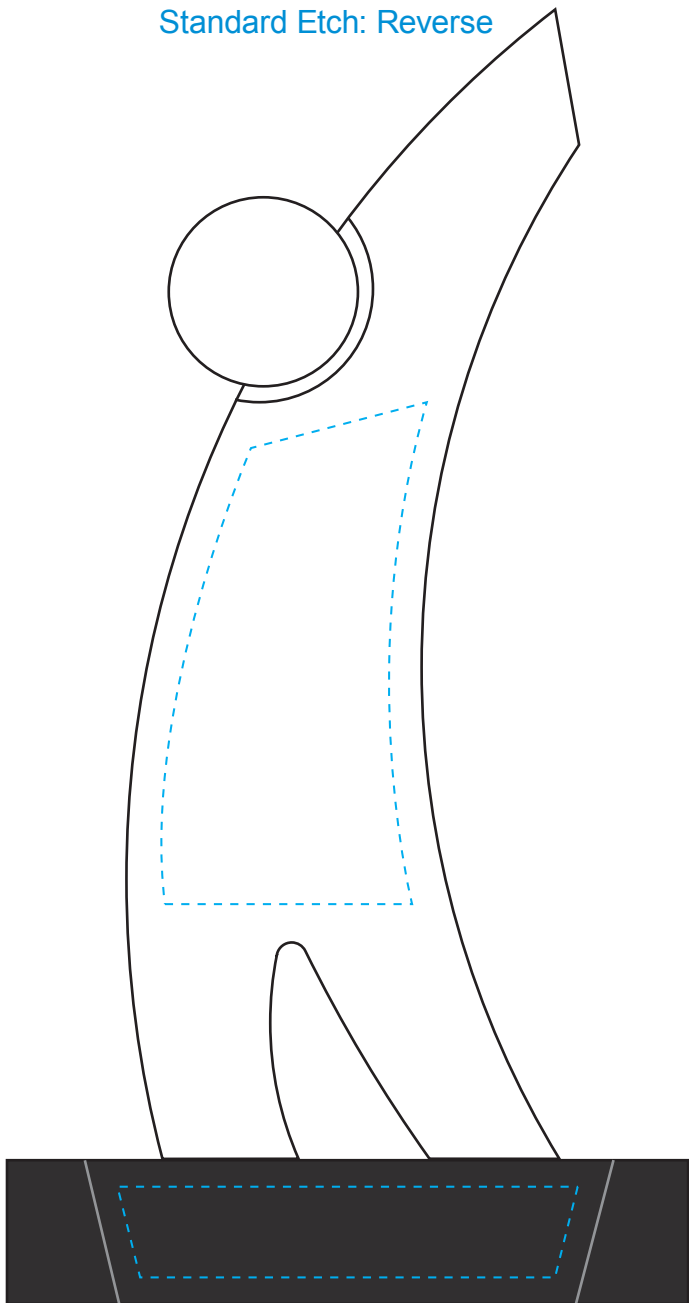

Standard Etch: Reverse

4106 TEAMWORK FIGURE - 6.5"

Standard Etch: Front

Blue line represents the max image area.