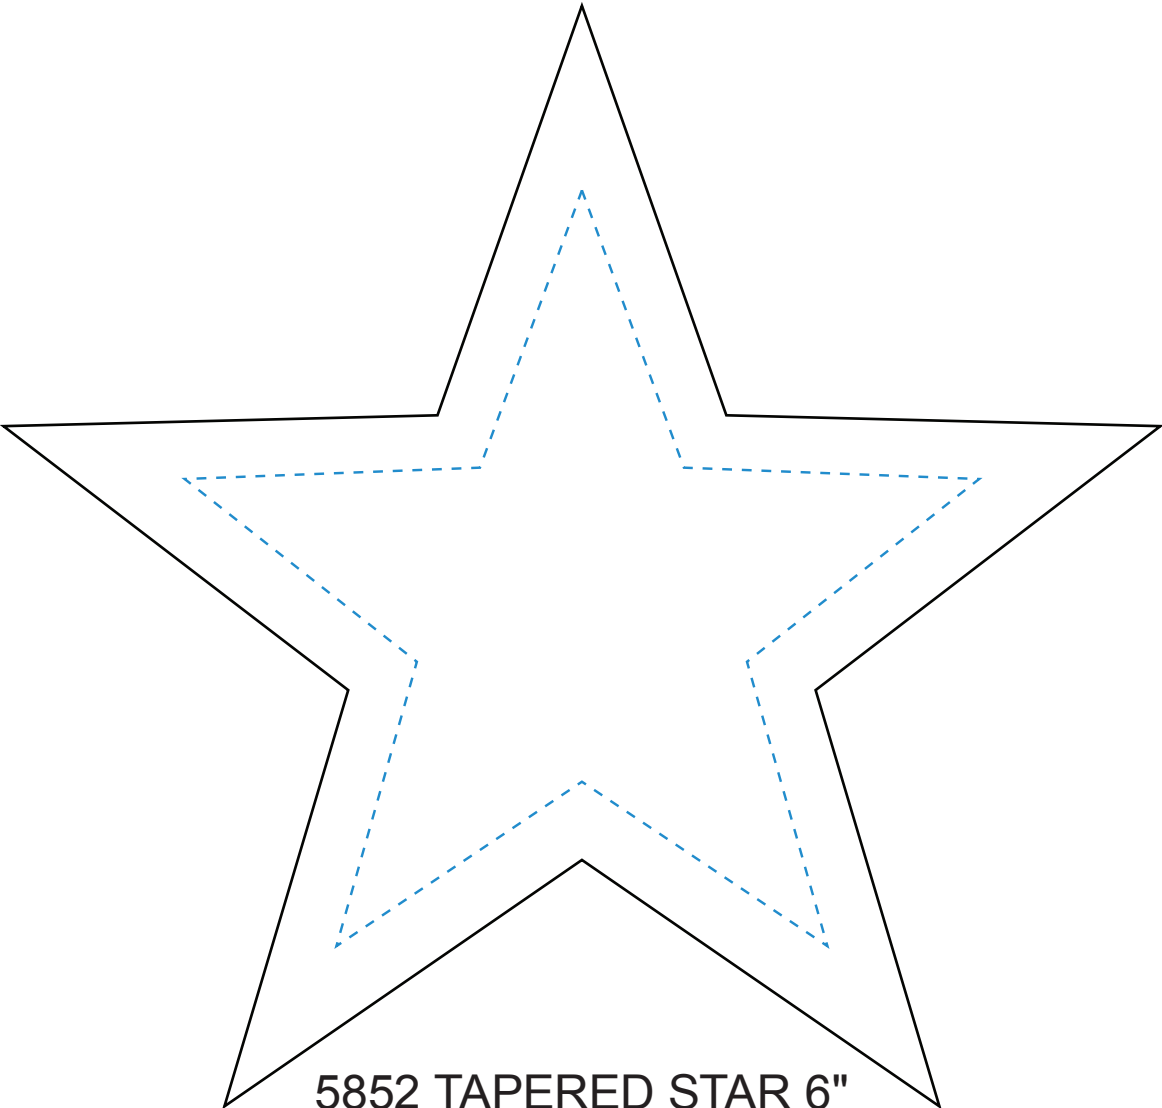

Standard Etch: Reverse

5852 TAPERED STAR 6"
Blue line represents the max image area.