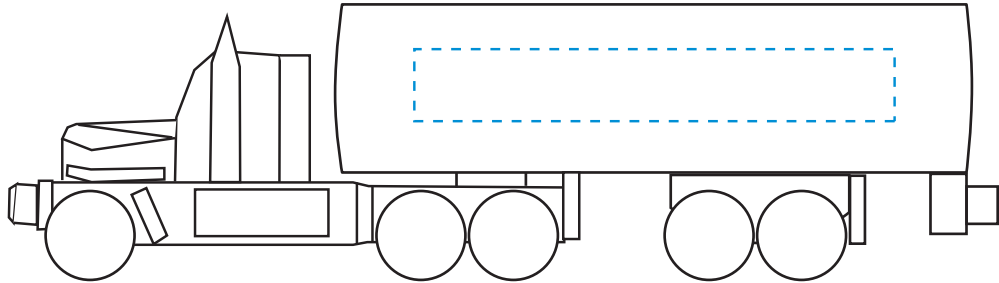

Standard Etch: Front

6059 TANKER TRUCK 5" W

Blue line represents the max image area.