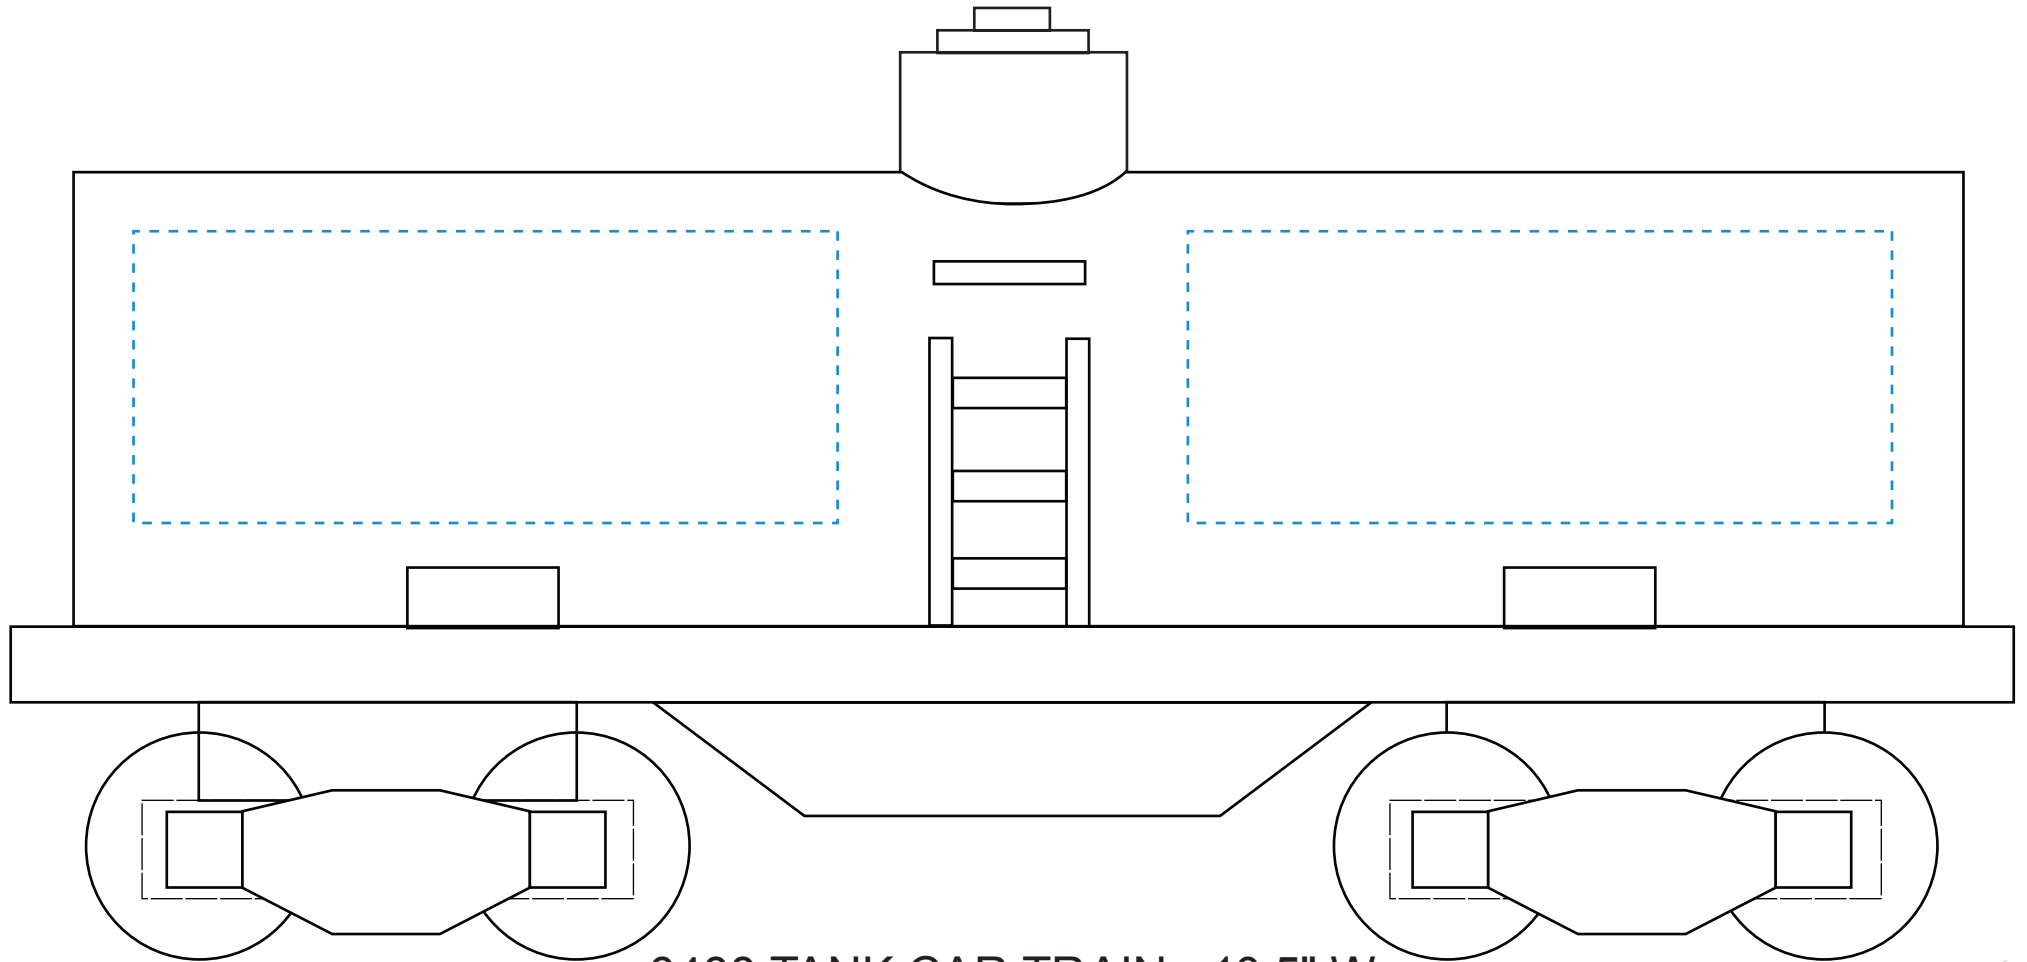

Standard Etch: Reverse

6488 TANK CAR TRAIN - 10.5" W

Blue line represents the max image area.