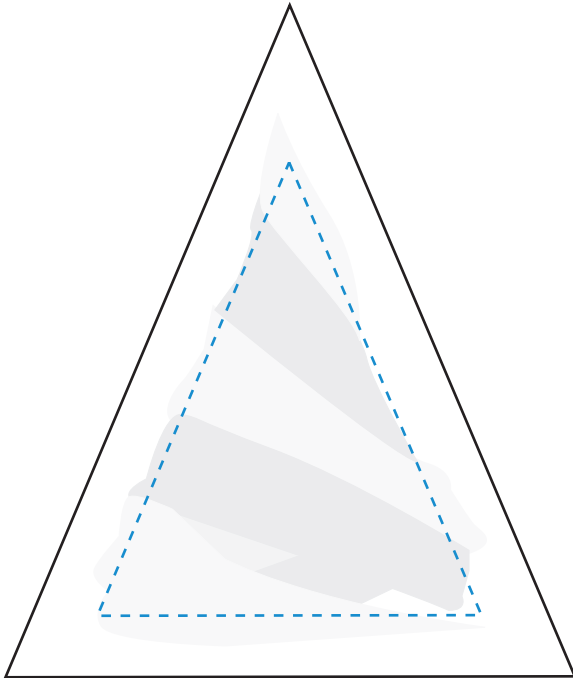

Standard Etch: Front

7210 SWIRL PYRAMID RED/BLUE - 4"

Blue line represents the max image area.