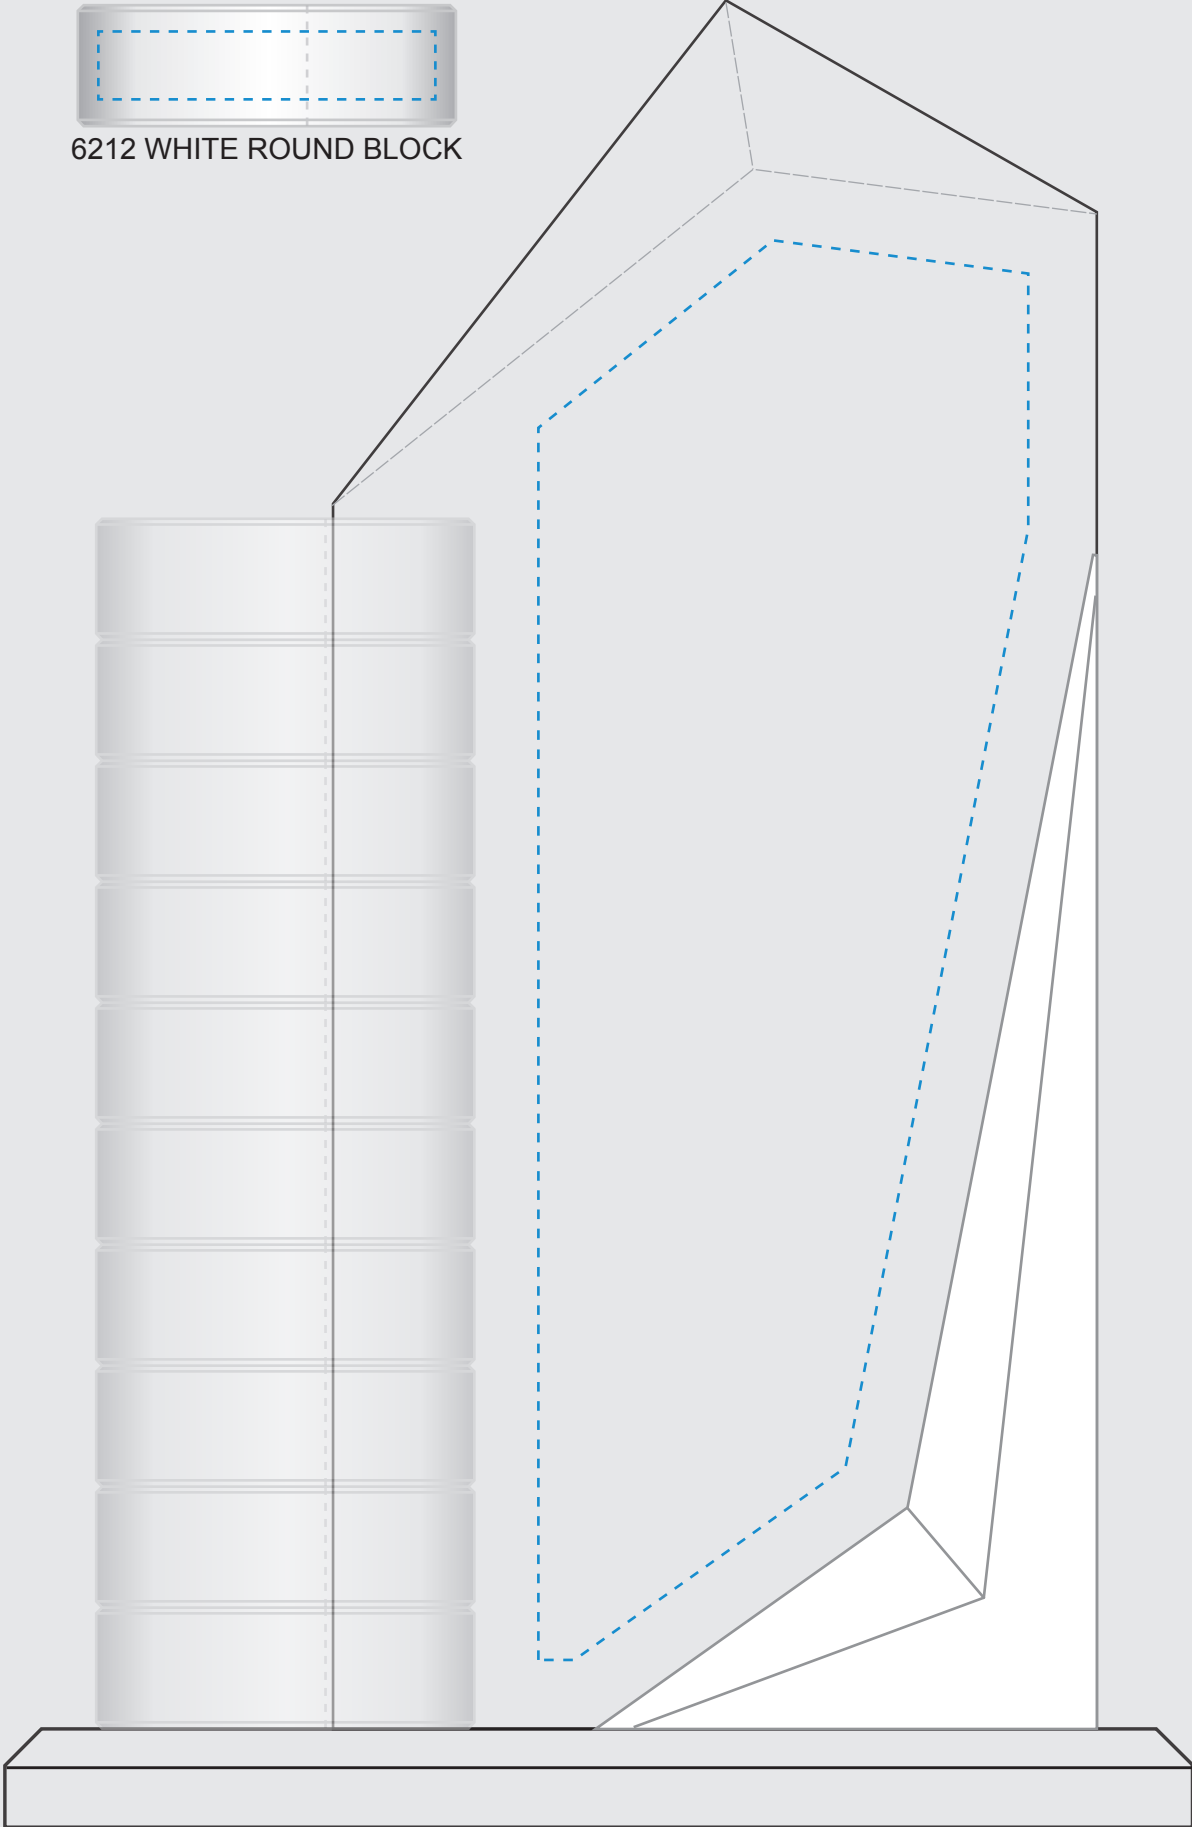

TOP VIEW

FRONT VIEW
Standard Etch: Reverse

Standard Etch: Front

6212 WHITE ROUND BLOCK

6214 SUPERIOR GOAL-SETTER - 9.5"

Blue line represents the max image area.