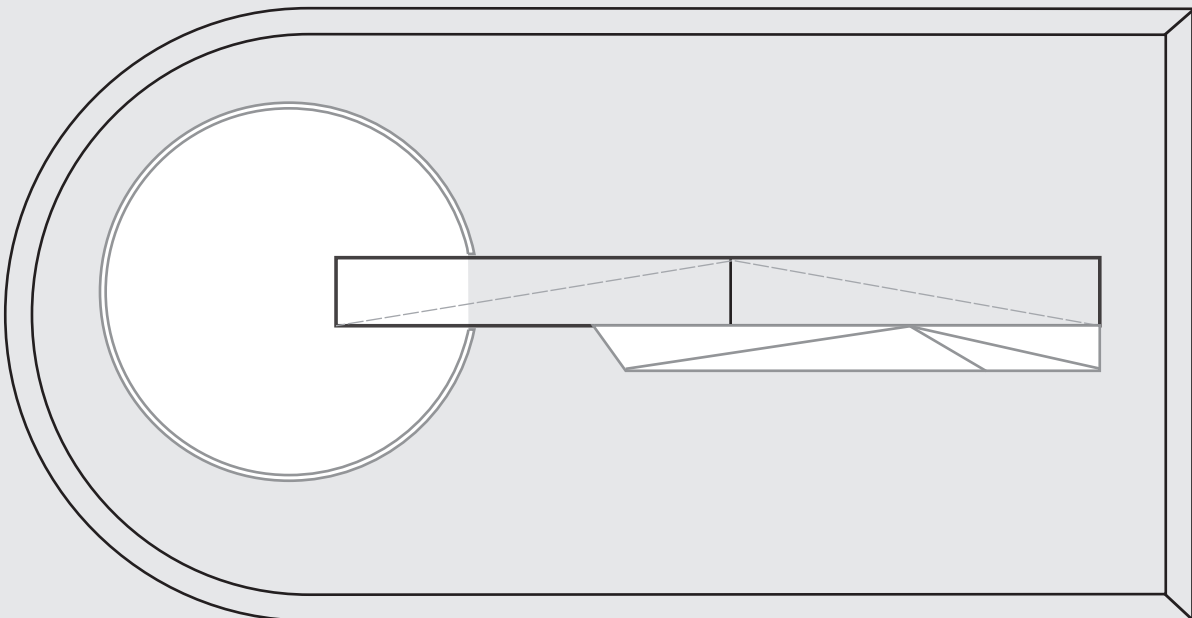

TOP VIEW

FRONT VIEW
Standard Etch: Reverse

Standard Etch: Front

6212 WHITE ROUND BLOCK

6214 SUPERIOR GOAL-SETTER - 9.5"

Blue line represents the max image area.