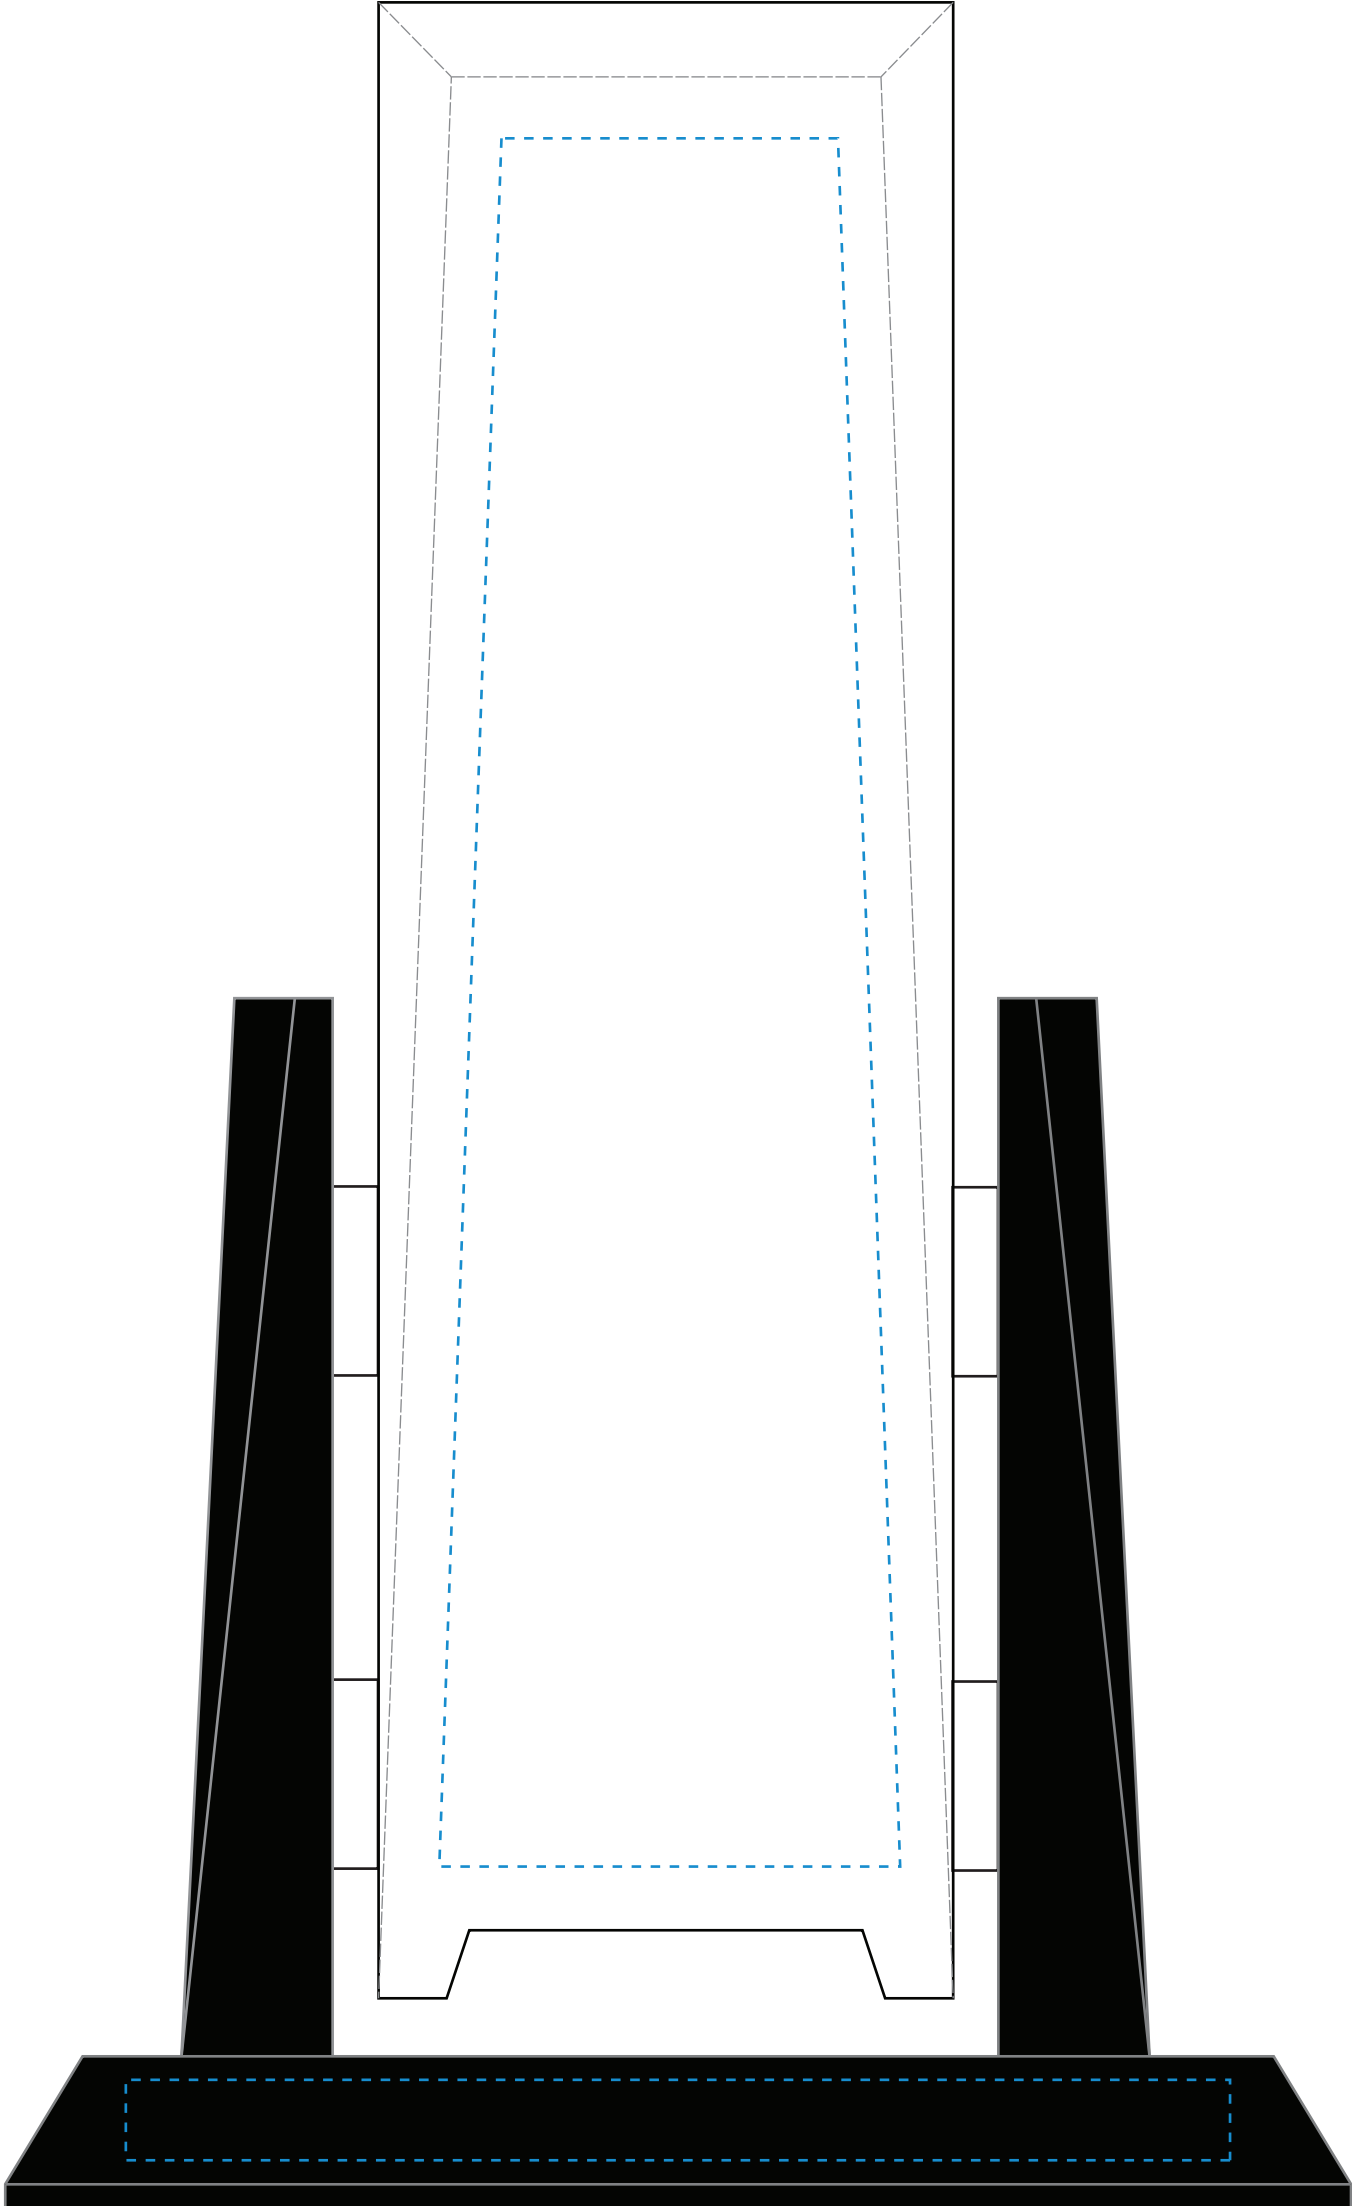

Standard Etch: Reverse

Standard Etch: Front

**6662 SUNRIDGE RECTANGLE - 11"**

Blue line represents the max image area.