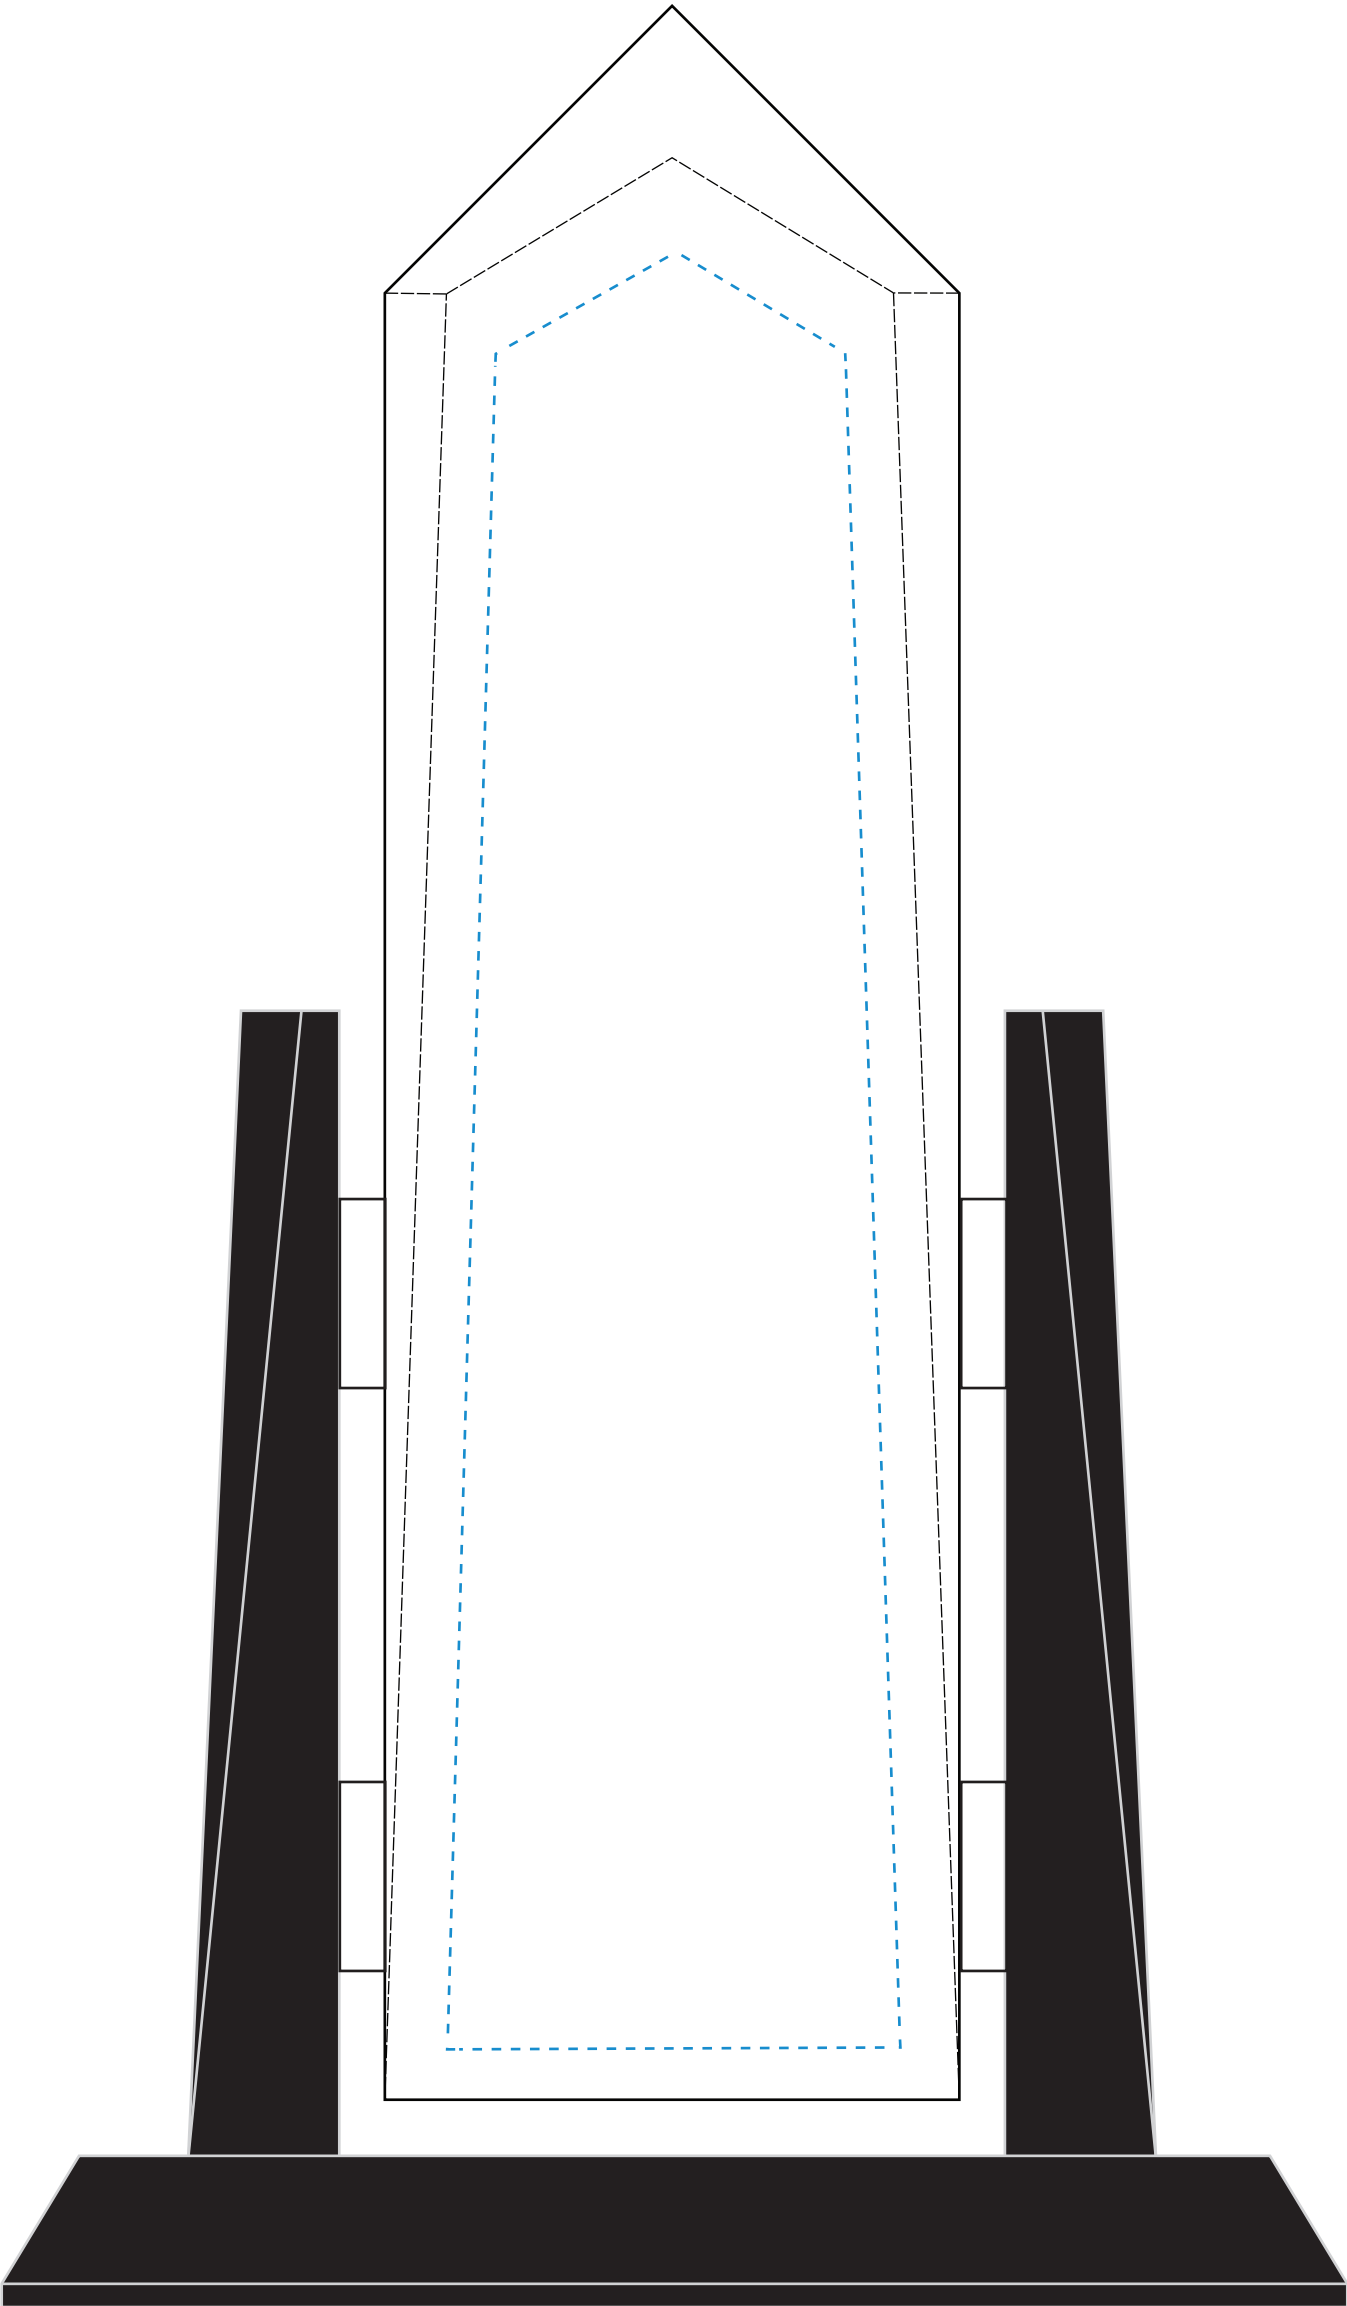

Standard Etch: Reverse

6667 SUNRIDGE PEAK - 12"
Blue line represents the max image area.