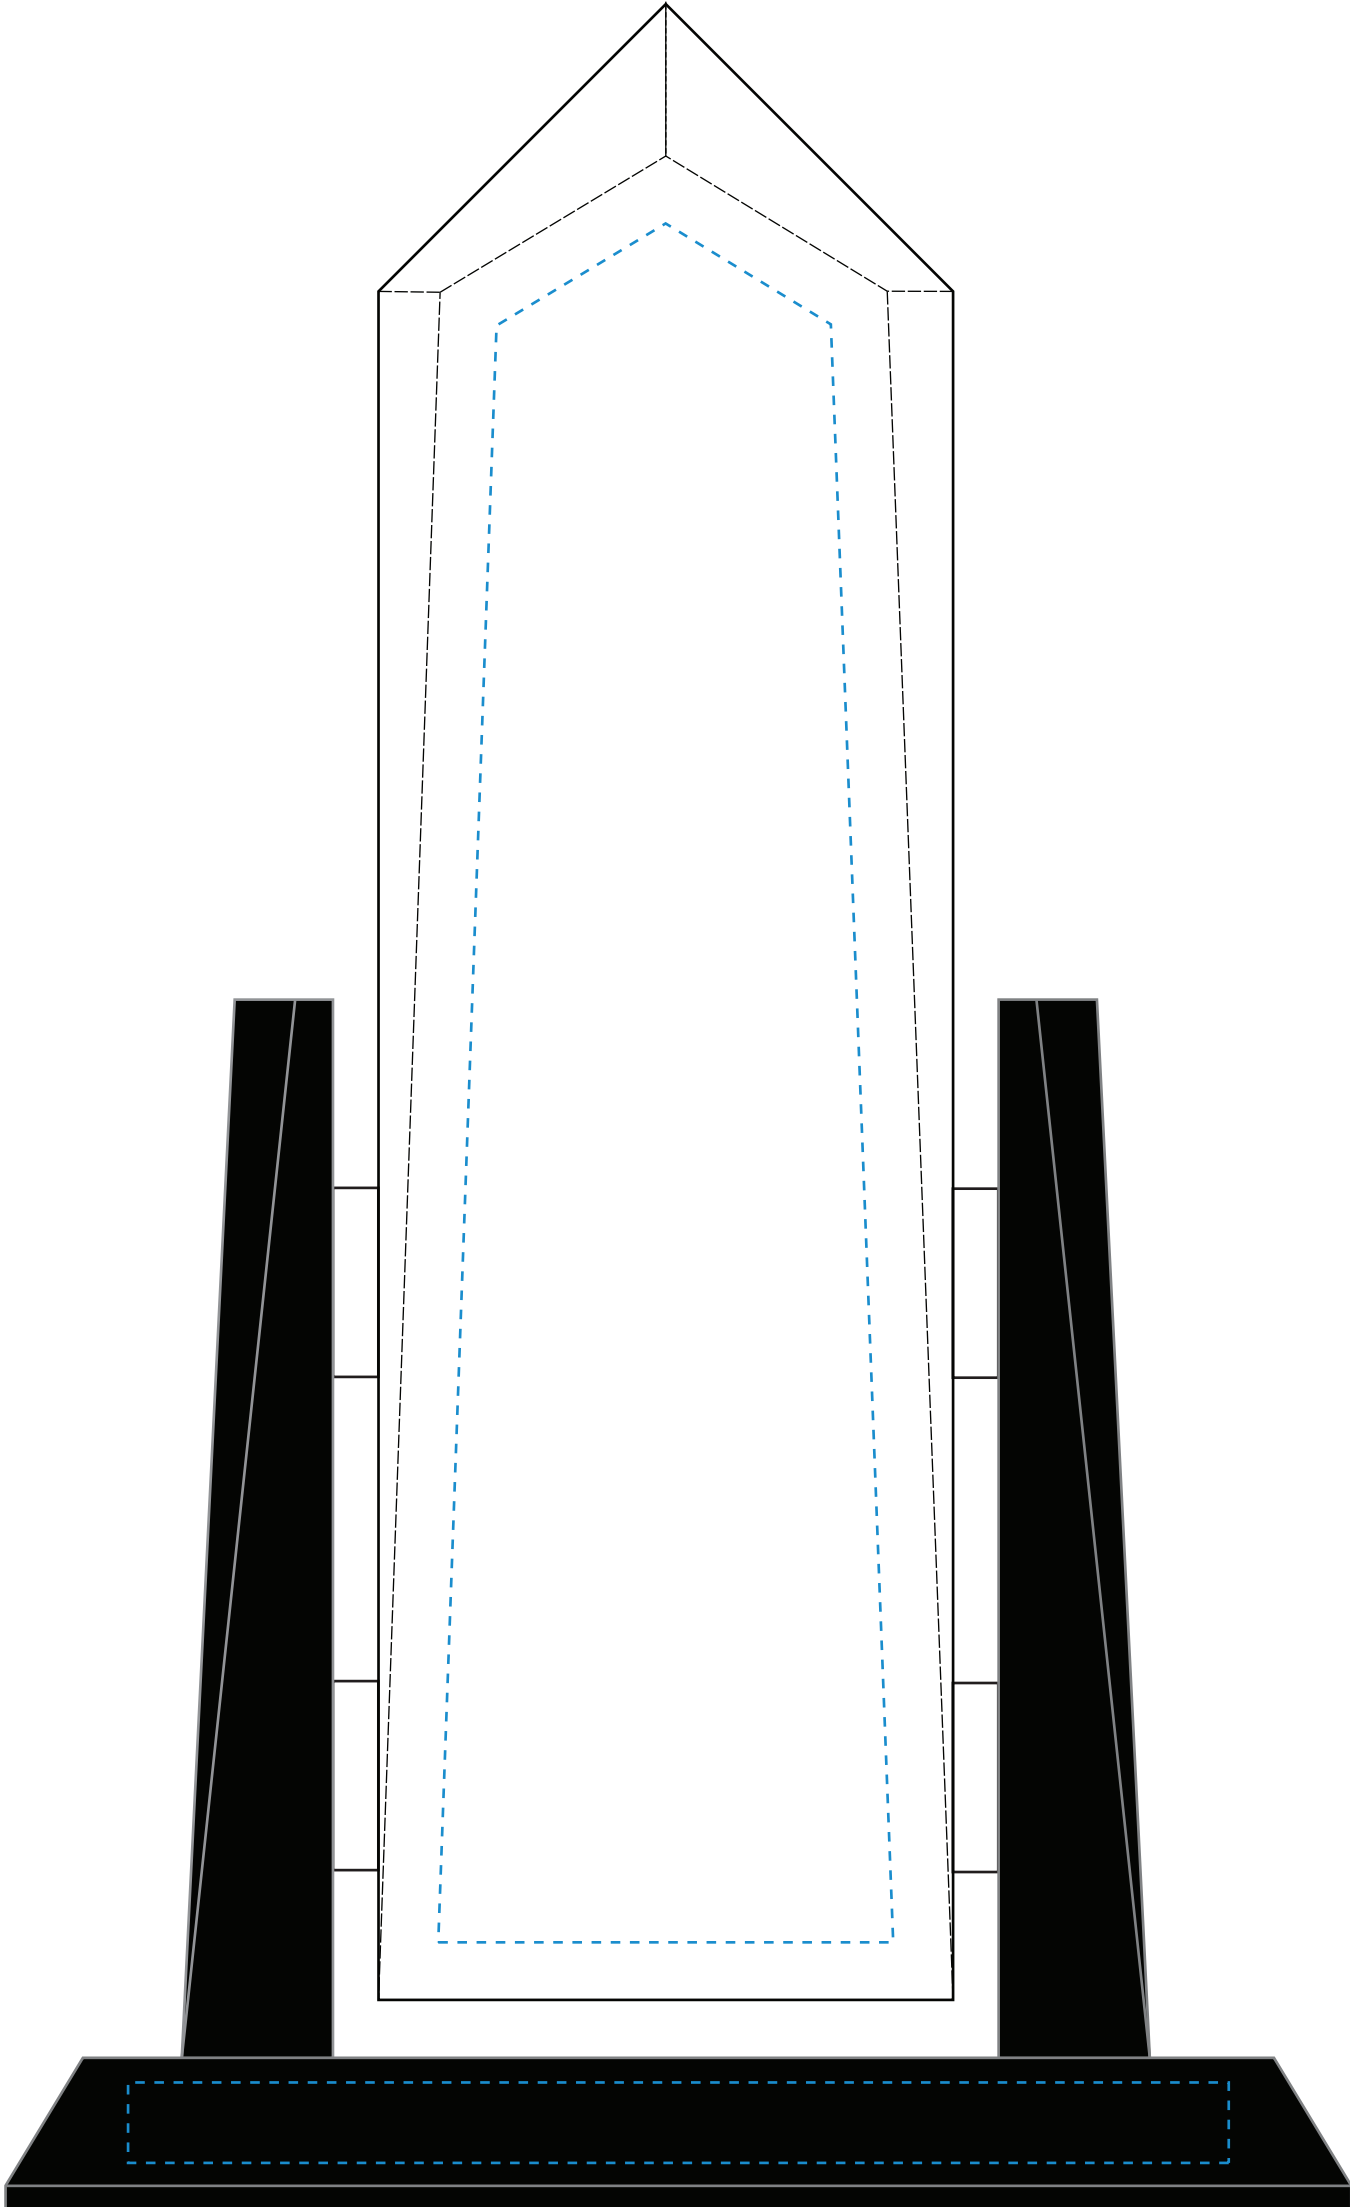

Standard Etch: Reverse

Standard Etch: Front

6666 SUNRIDGE PEAK - 11"  
Blue line represents the max image area.