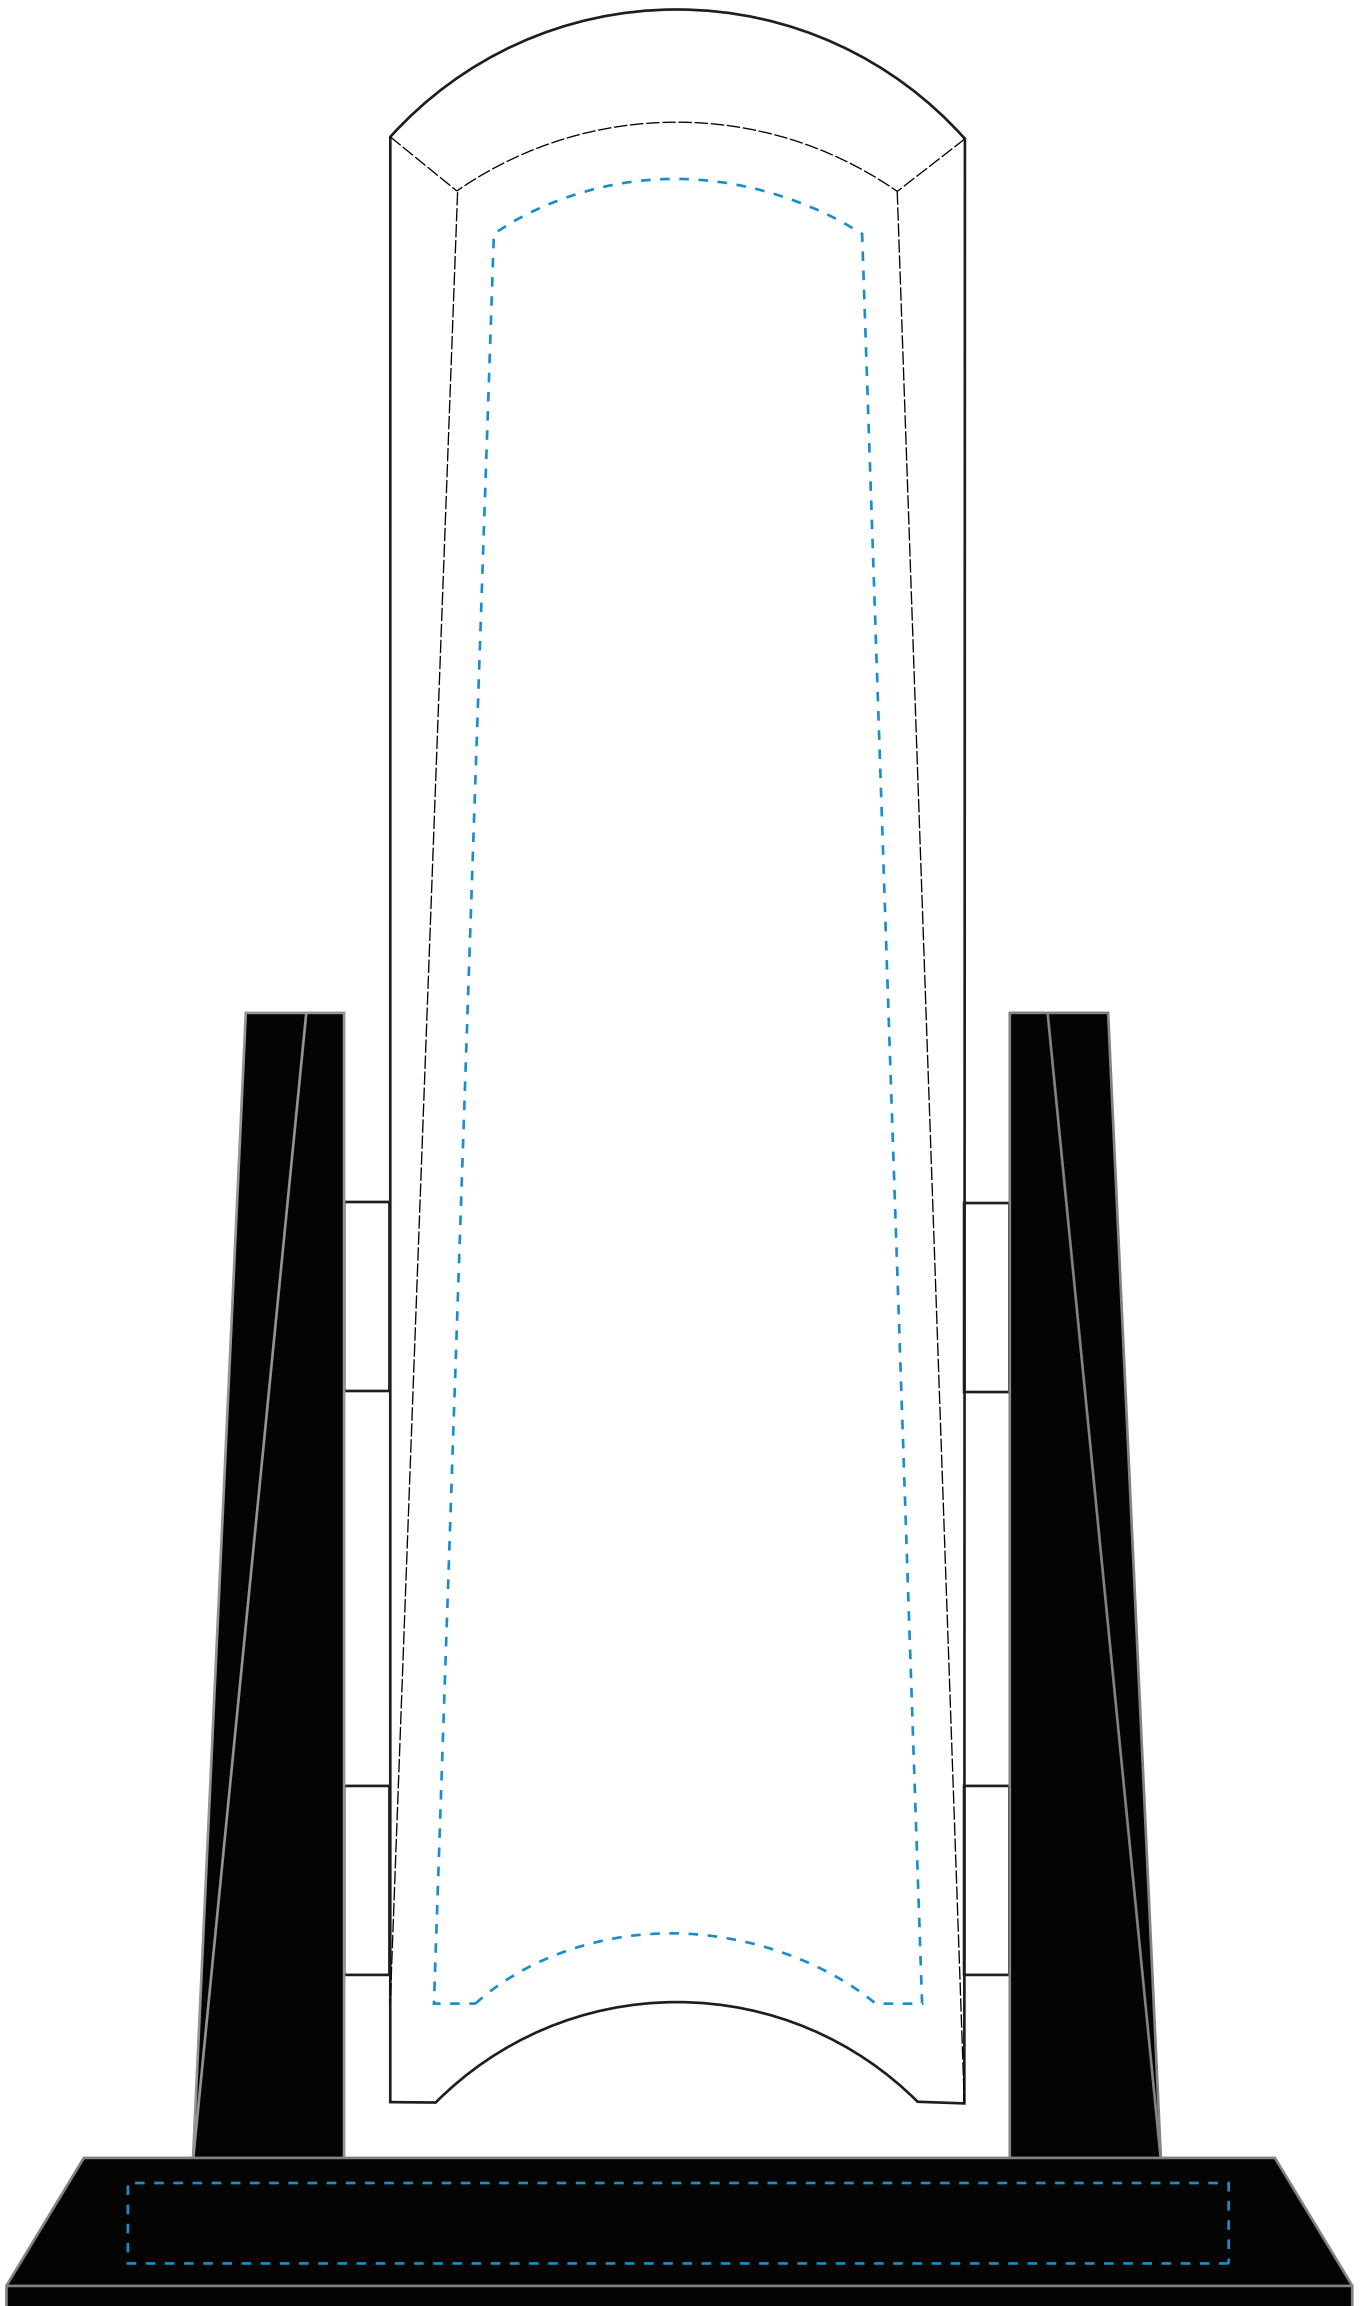

Standard Etch: Reverse

Standard Etch: Front

6659 SUNRIDGE ARCH - 12"
Blue line represents the max image area.