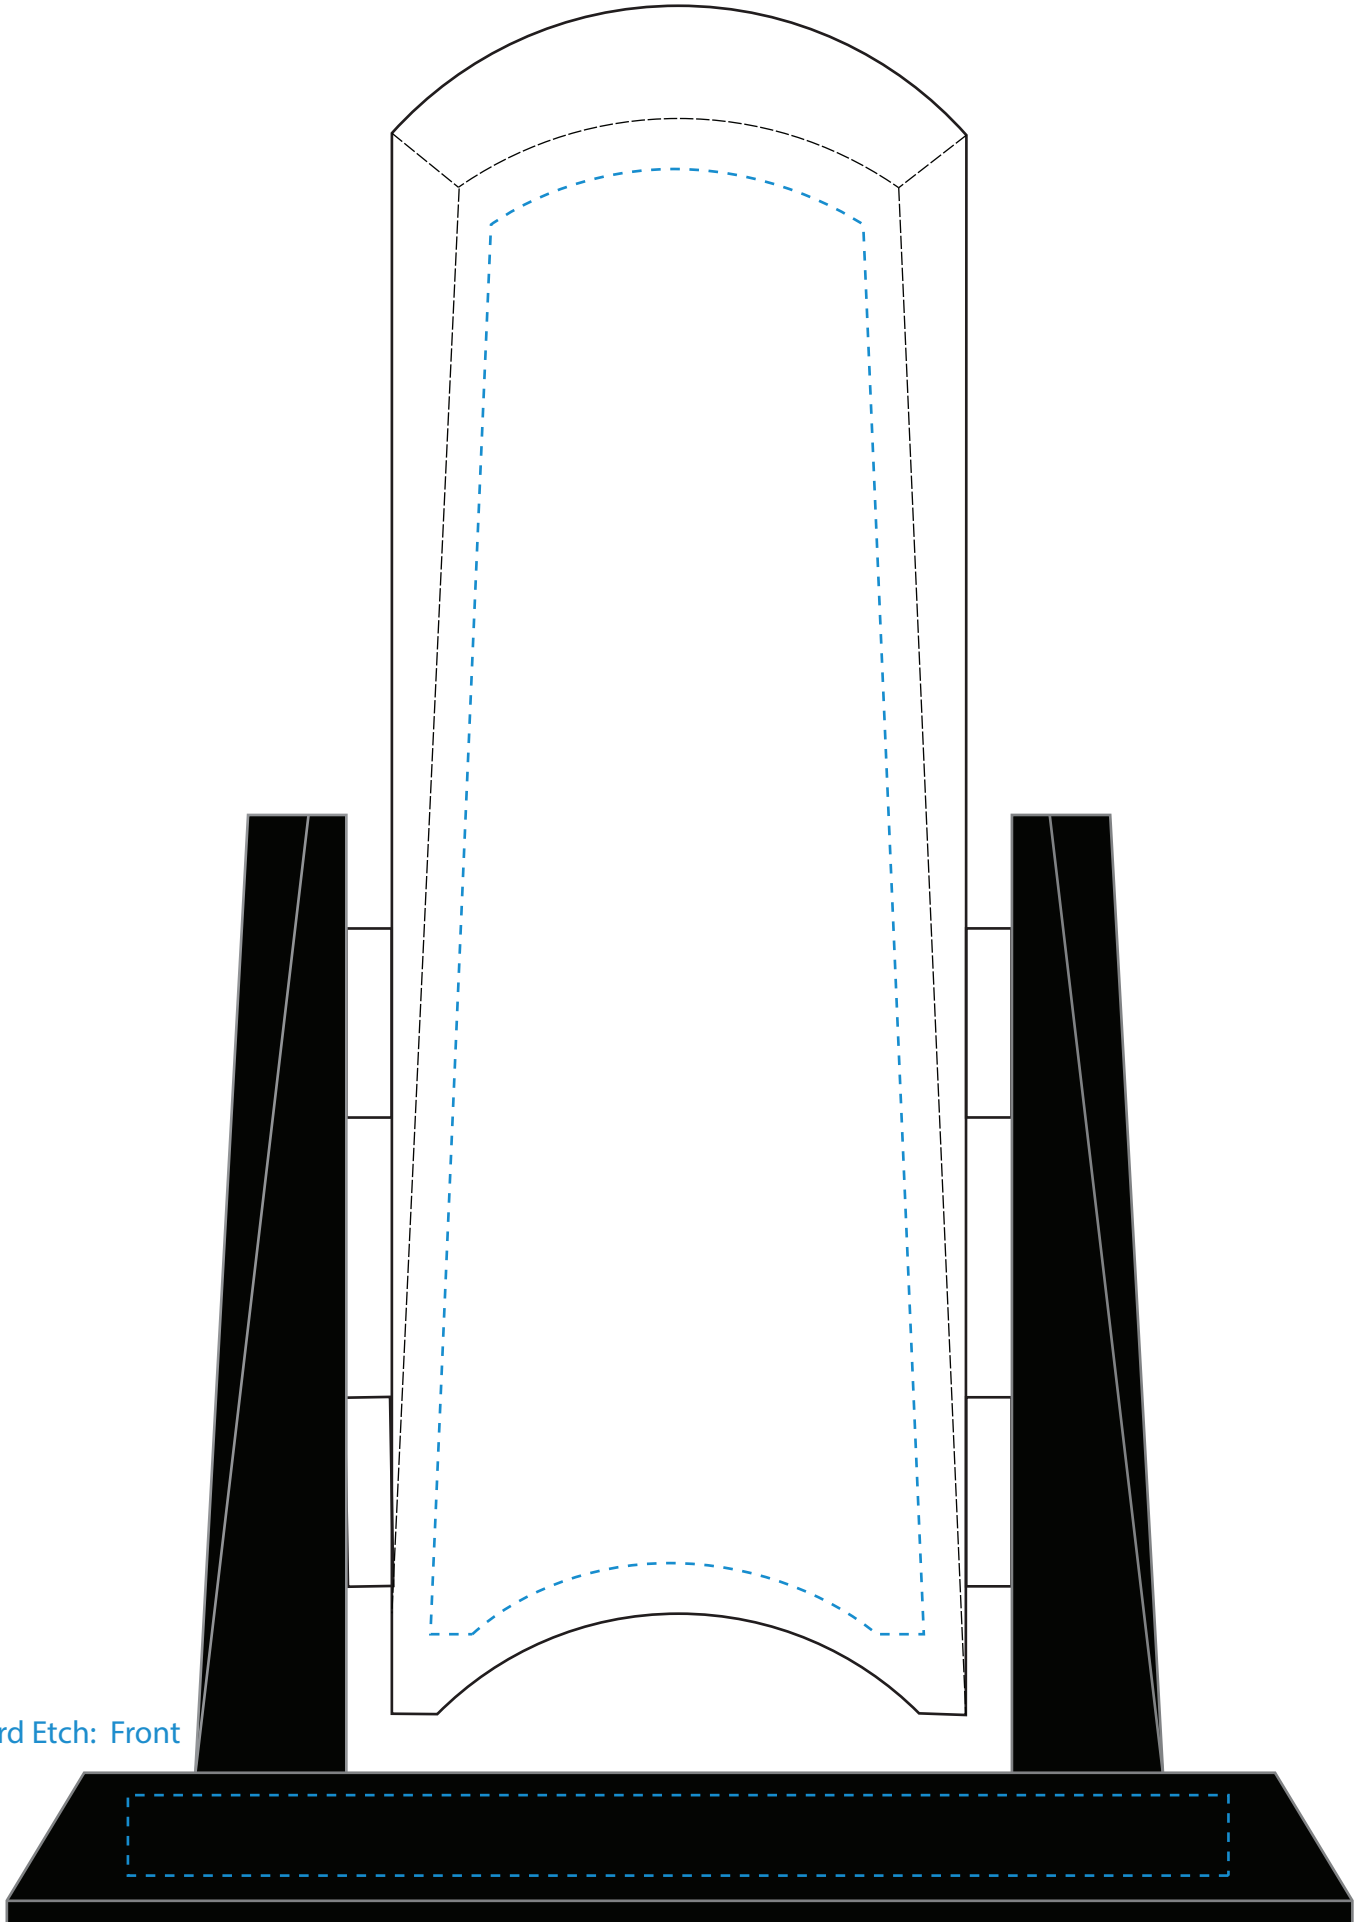

Standard Etch: Reverse

Standard Etch: Front

6657 SUNRIDGE ARCH - 10"
Blue line represents the max image area.