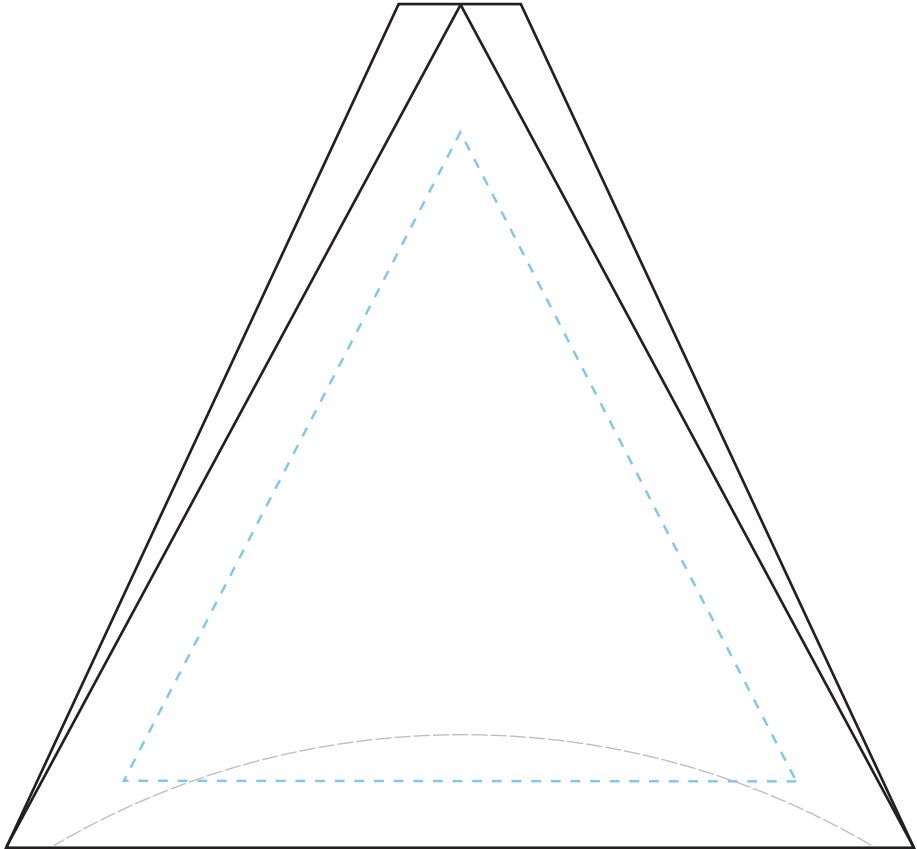

Standard Etch: Front

4022 STOCKTON PYRAMID 5"

Standard Etch: Reverse Bottom of Piece

Blue line represents the max image area.