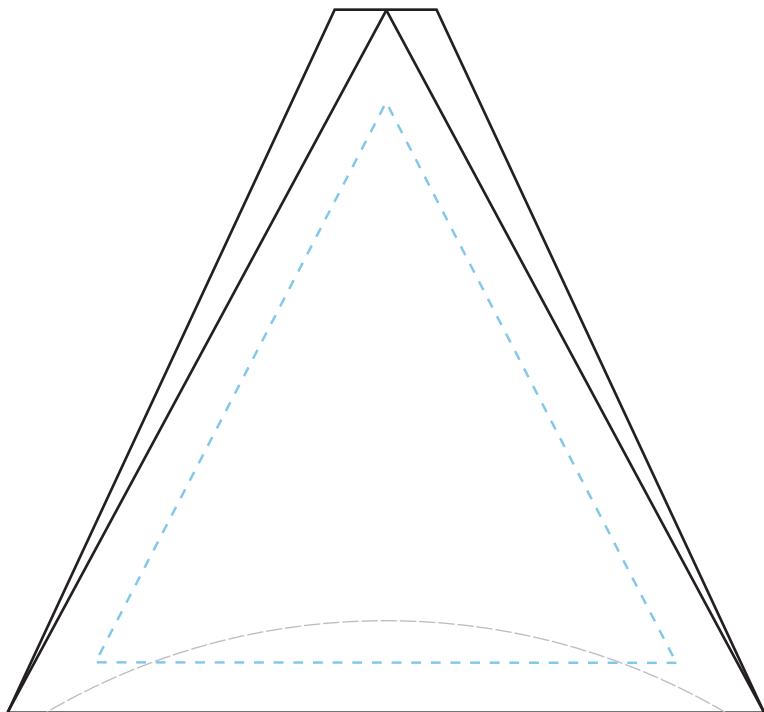

Standard Etch: Front

4021 STOCKTON PYRAMID 4"

Standard Etch: Reverse Bottom of Piece

Blue line represents the max image area.