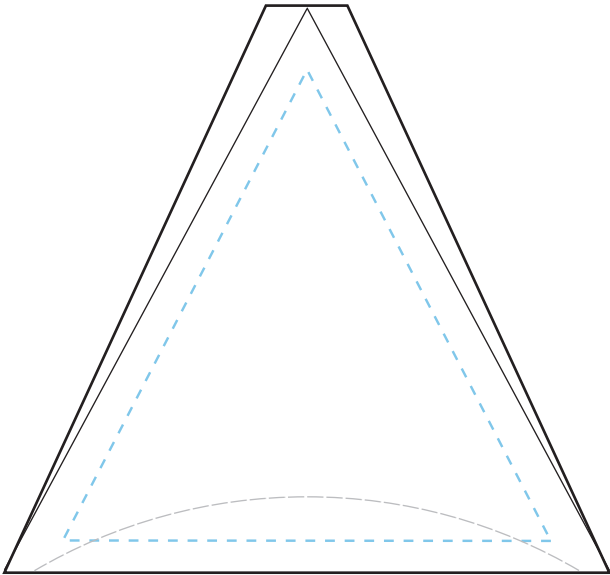

Standard Etch: Front

4020 STOCKTON PYRAMID 3"

Standard Etch: Reverse Bottom of Piece

Blue line represents the max image area.