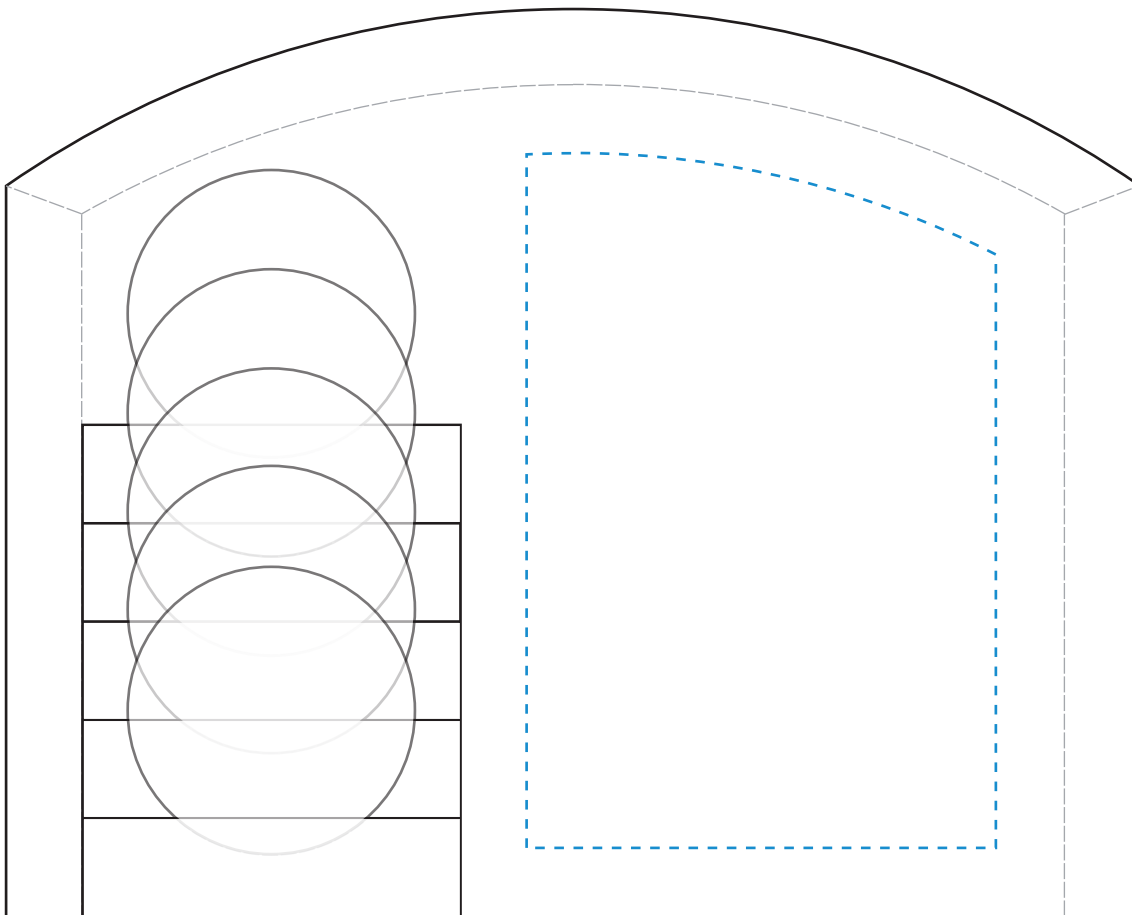

Standard Etch: Front

6215CLEAR BLOCK

FRONT VIEW

SIDE VIEW

6215 STEP UP GOAL-SETTER - 4.75"

Standard Etch: Reverse

Blue line represents the max image area.