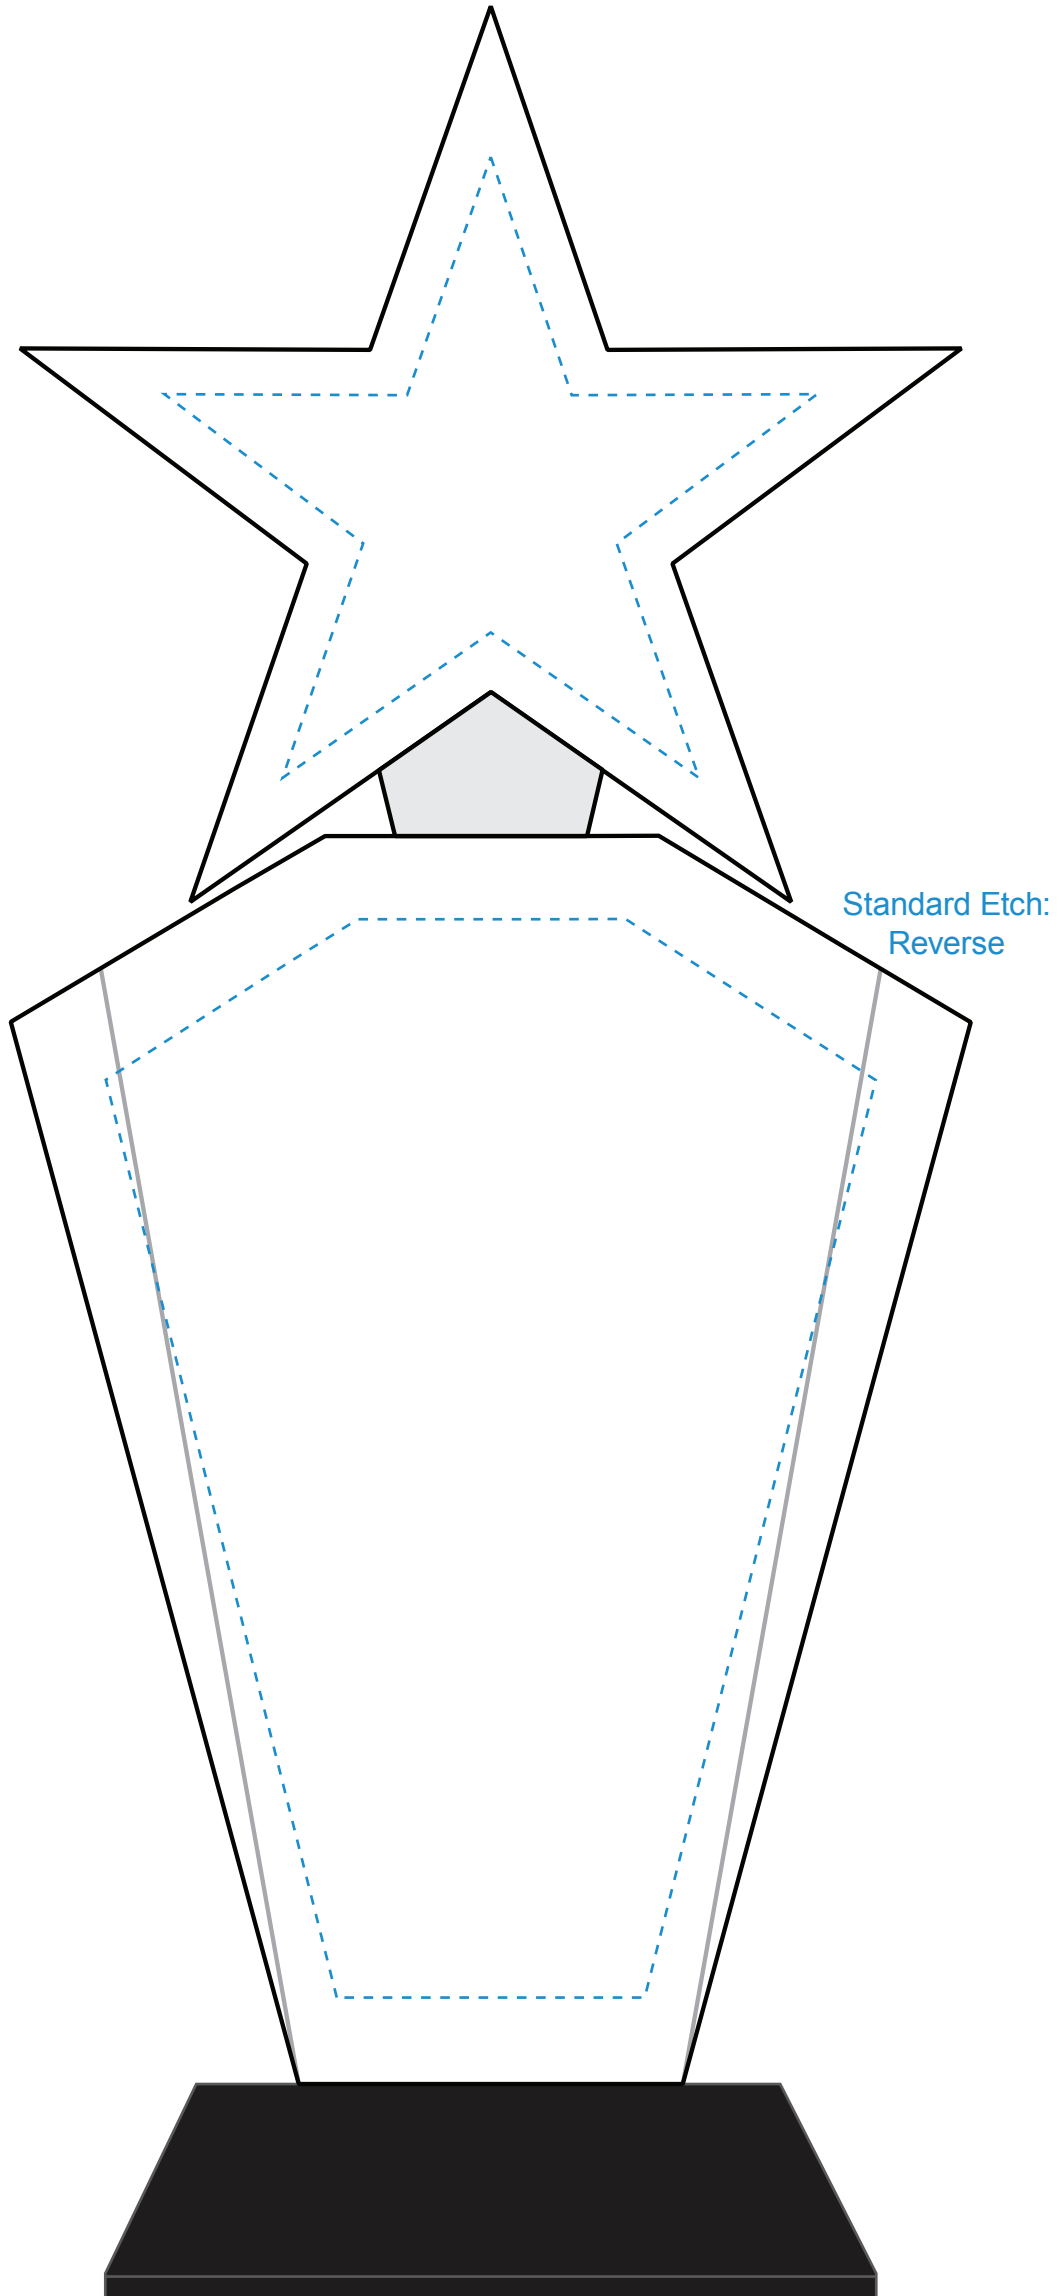

Standard Etch: Reverse

5366 STELLAR STAR - 12"  
Blue line represents the max image area.