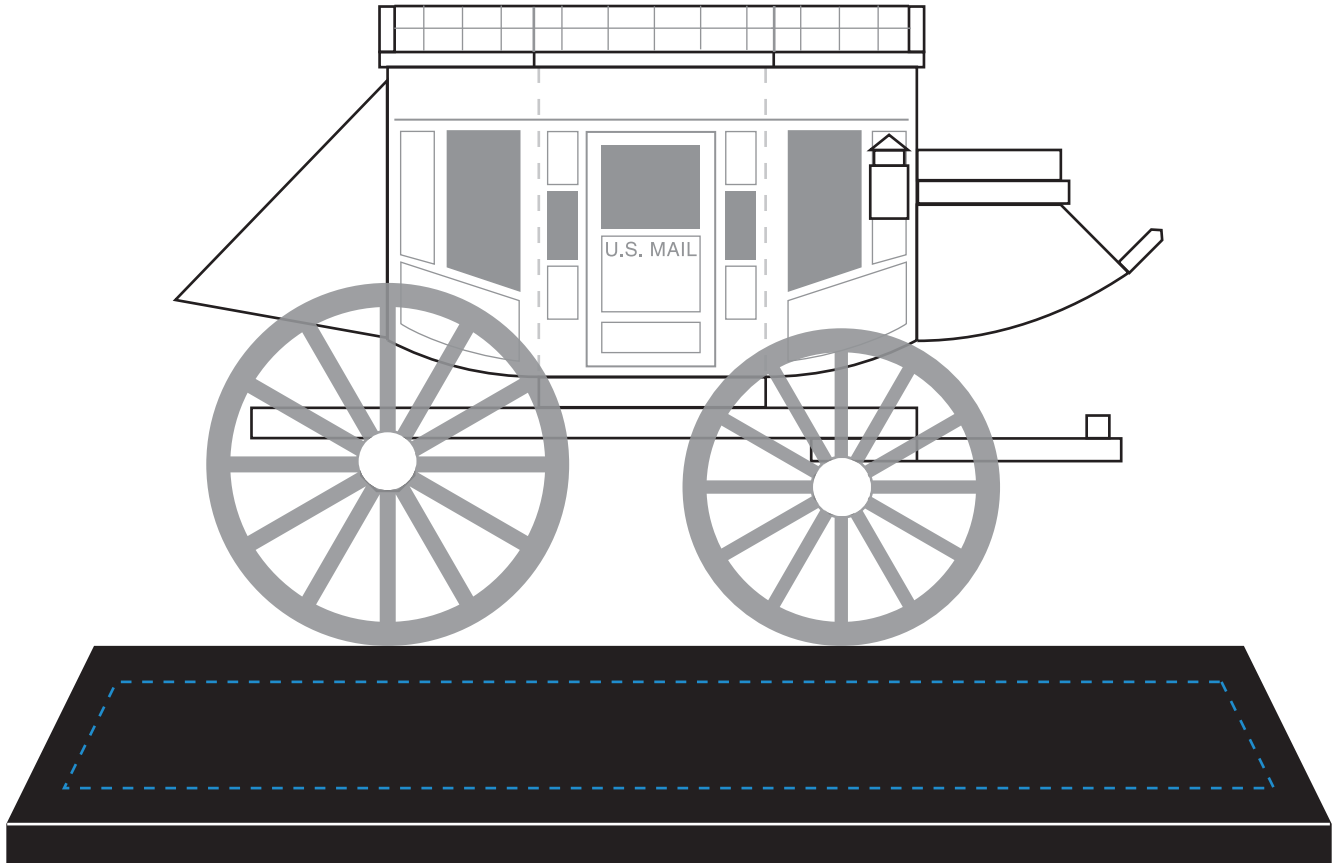

Standard Etch: Front

6489B STAGECOACH AWARD ON BLACK BASE - 4-1/2"

Blue line represents the max image area.