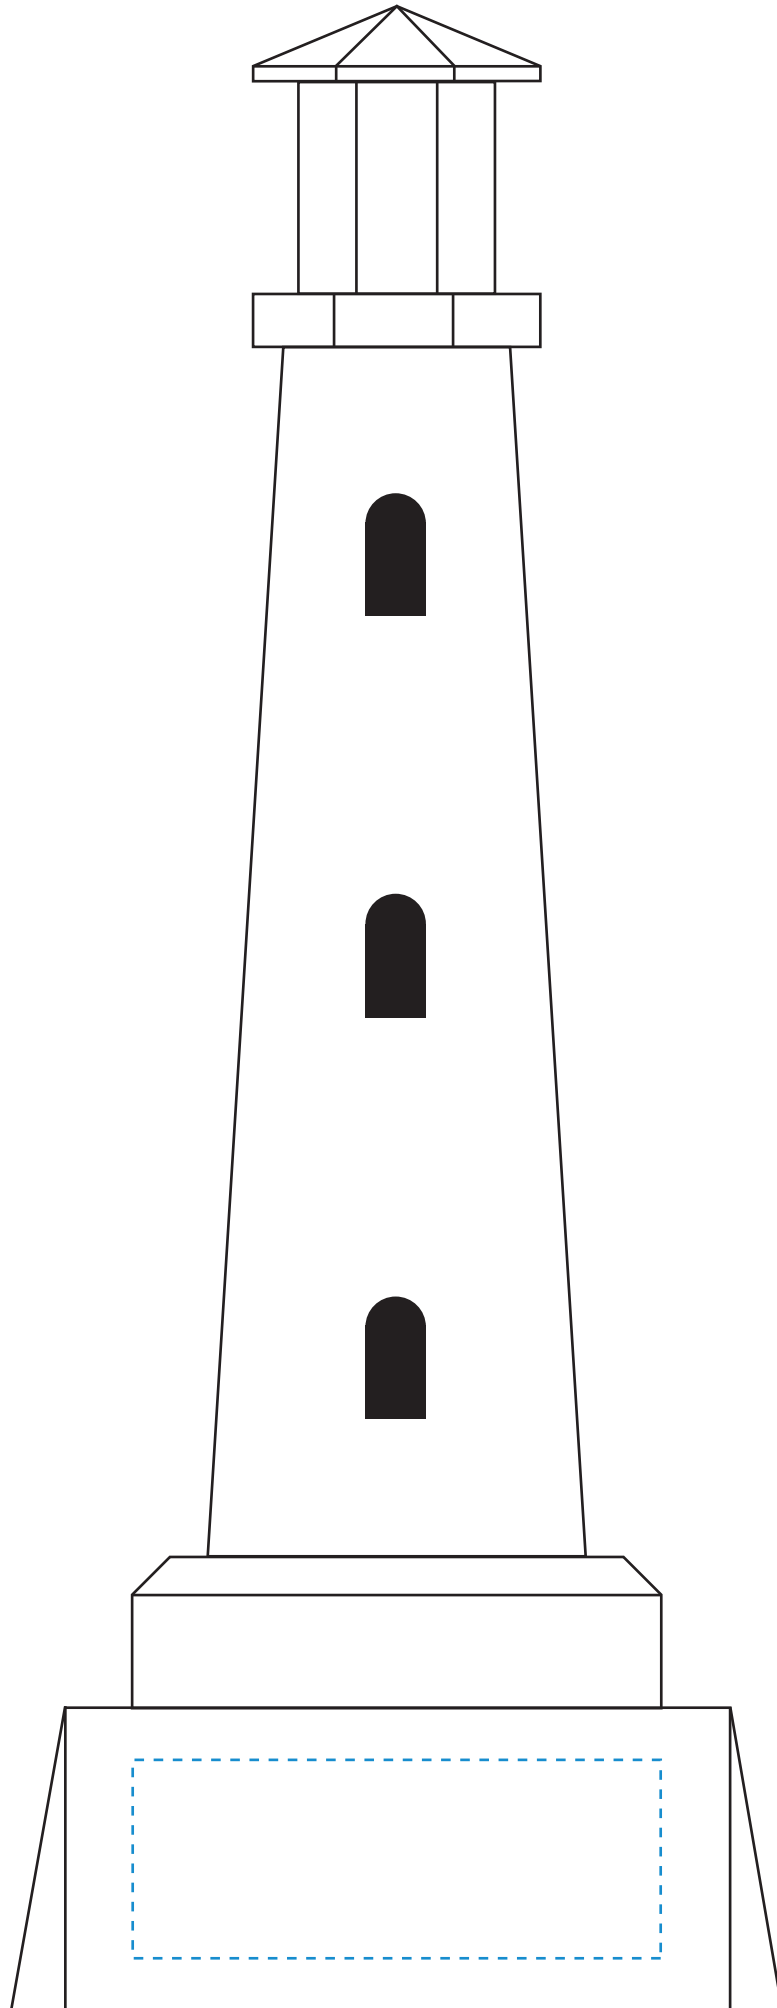

Standard Etch: Front

5510 SPIRIT ROCK LIGHTHOUSE - 10.75"

Blue line represents the max image area.