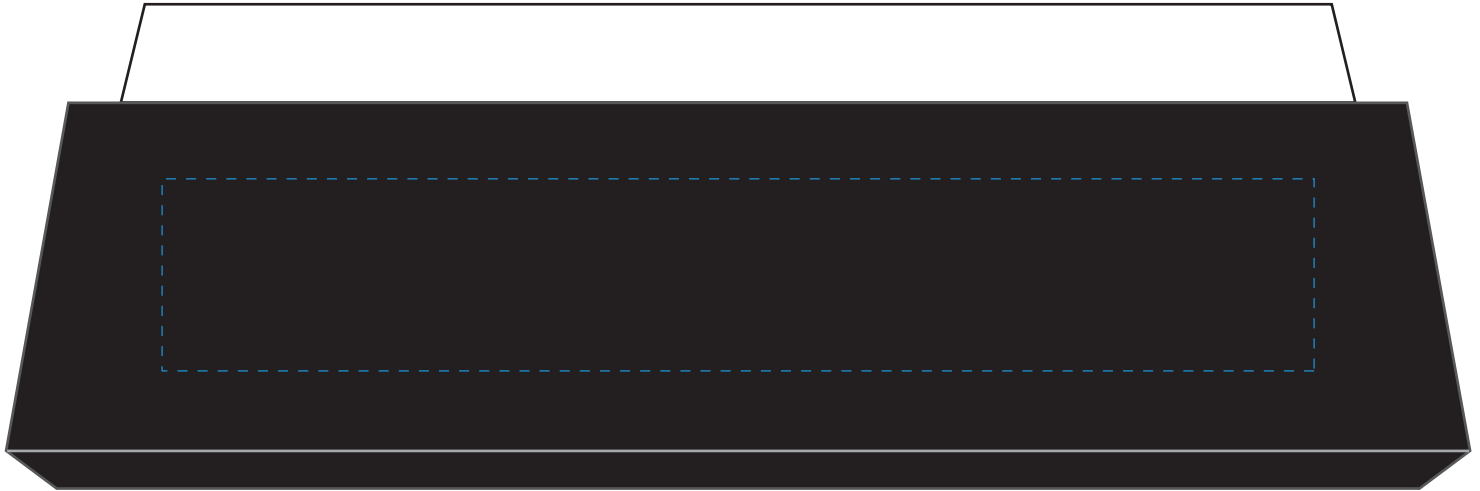

Standard Etch: Front

4382 SPIRIT EAGLE 12-1/2" W/BASE

Blue line represents the max image area.