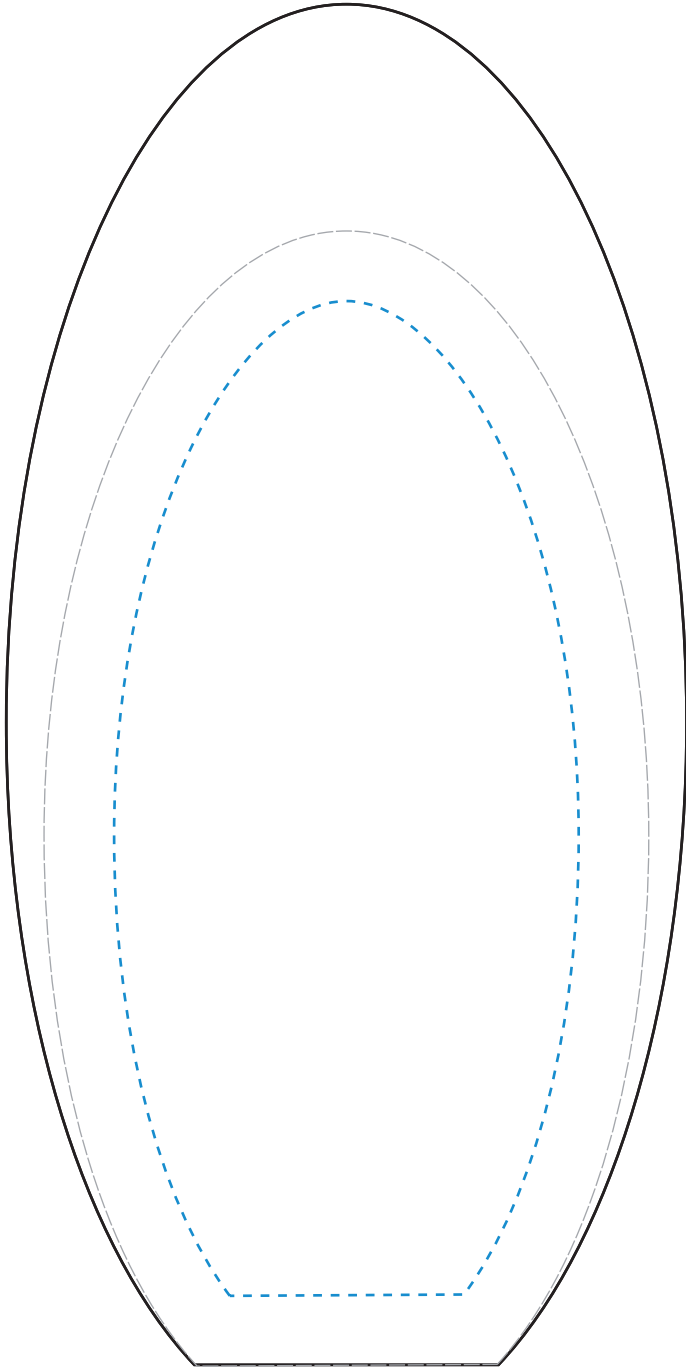

Standard Etch: Reverse

3062 SPARTA AWARD 7"

Blue line represents the max image area.