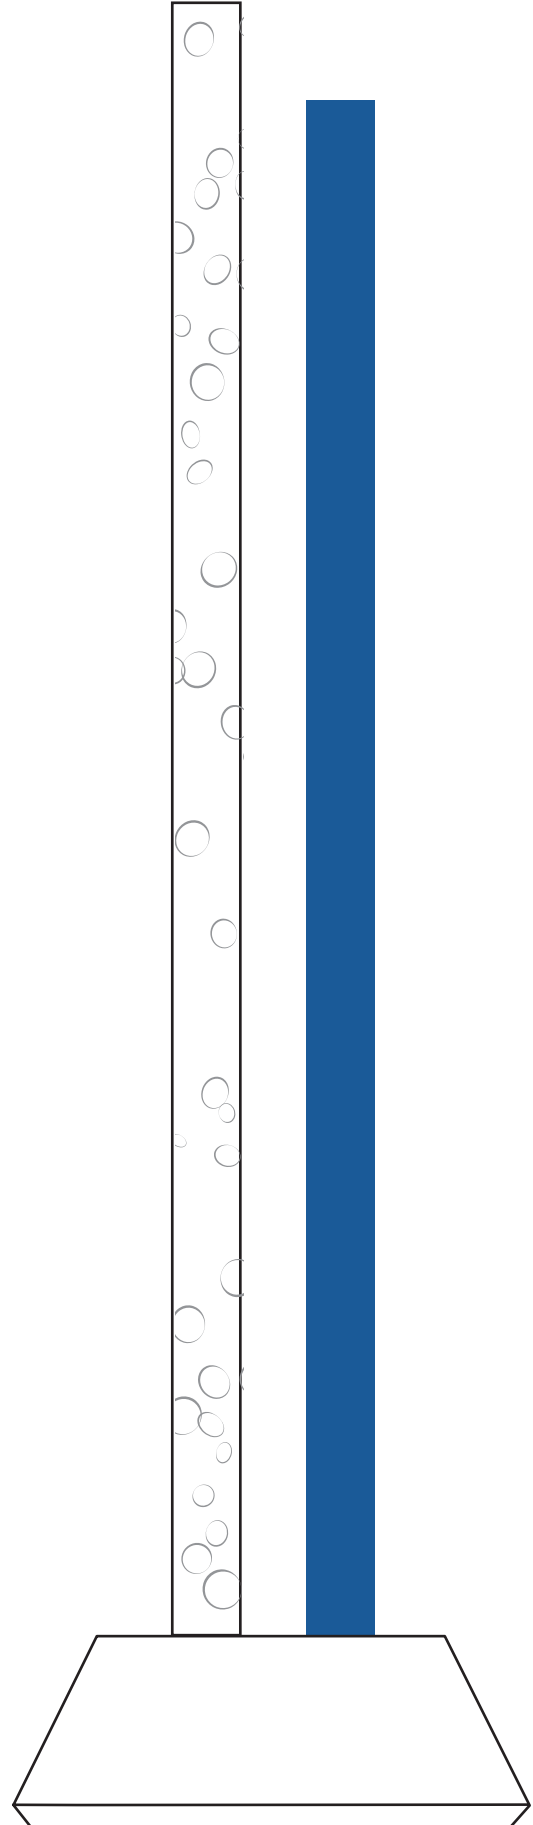

Standard Etch: Front

SIDE VIEW

6185 SOLSTICE AWARD - 9.5"

Blue line represents the max image area.