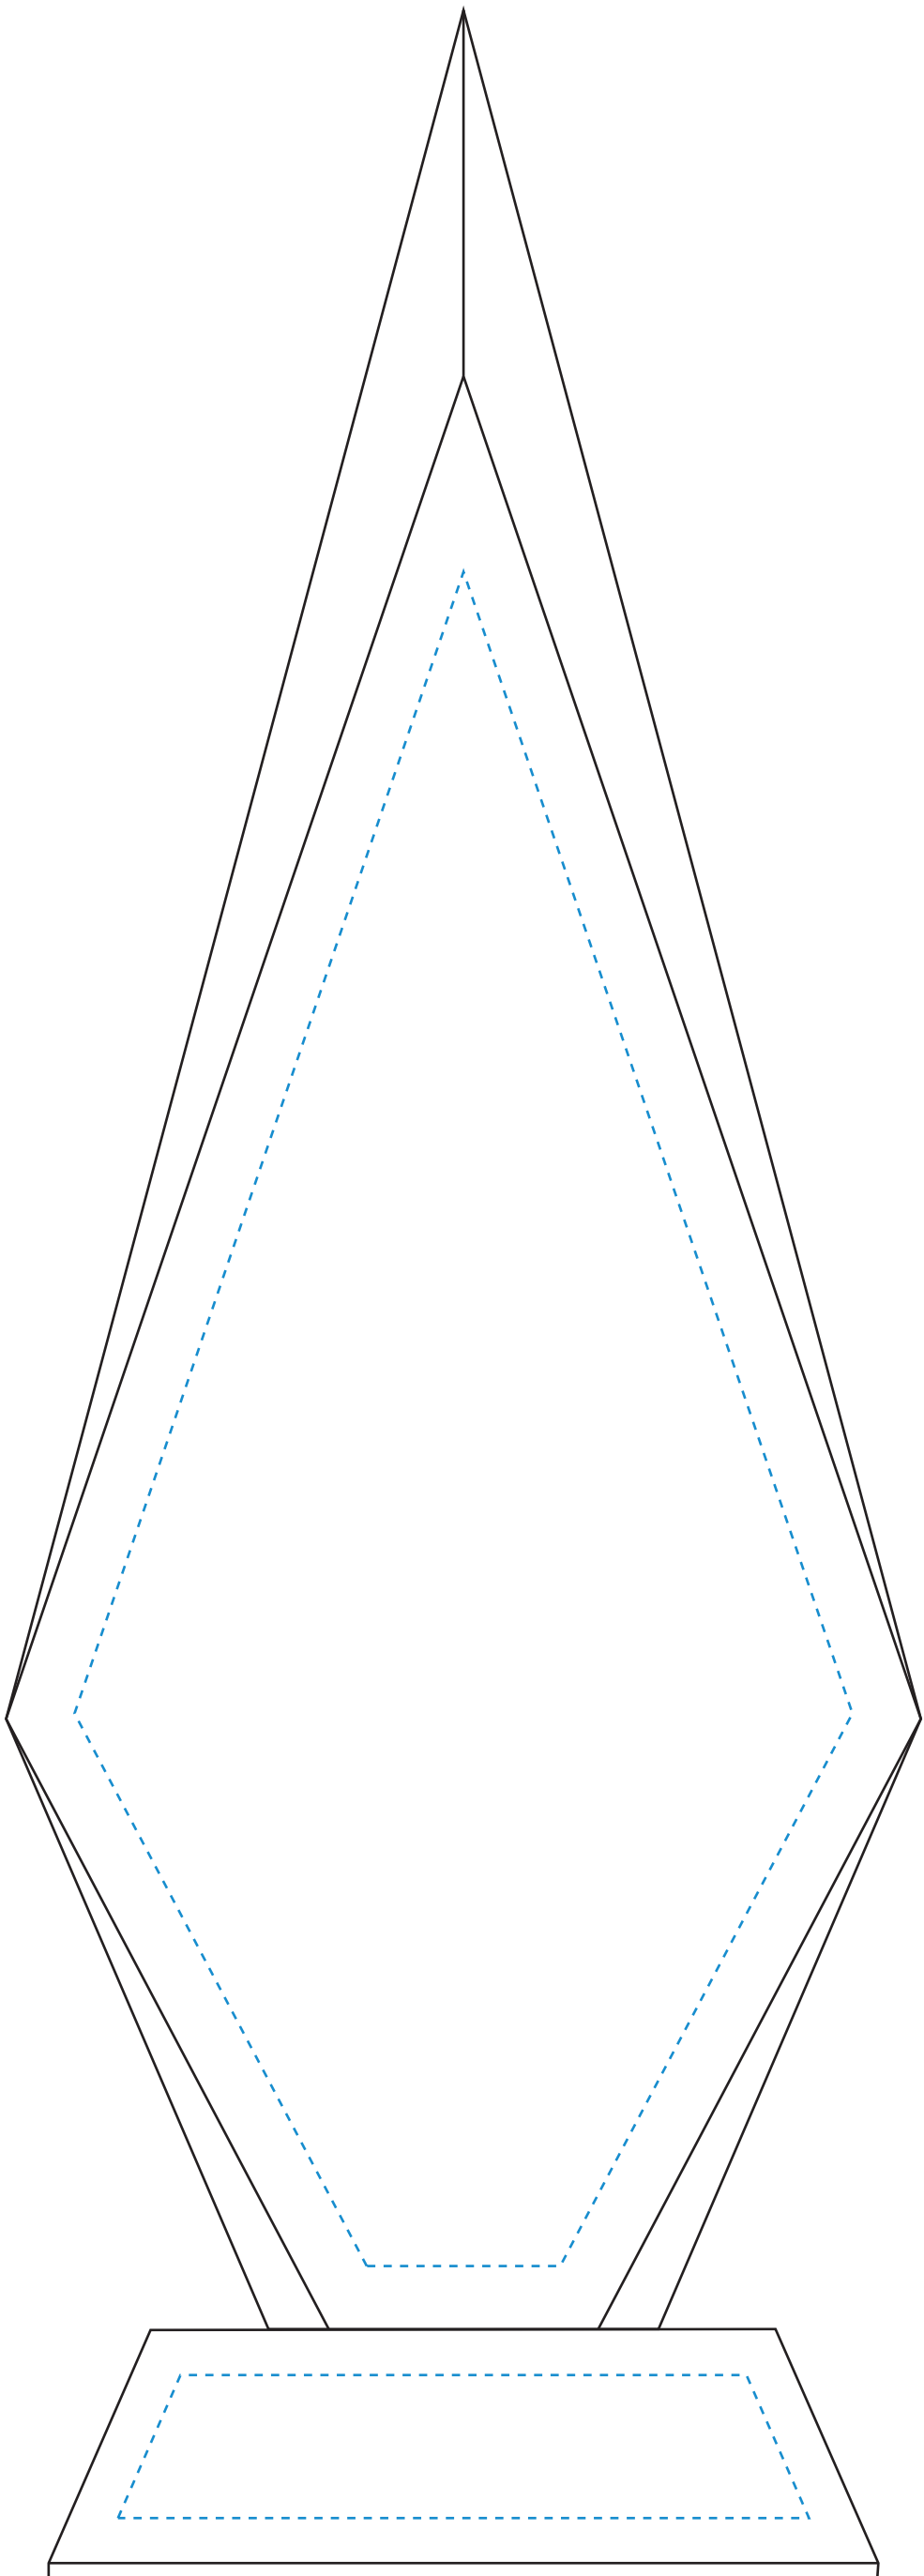

Standard Etch: Reverse

Standard Etch: Front

4416 SOLITAIRE AWARD - 14"

Blue line represents the max image area.