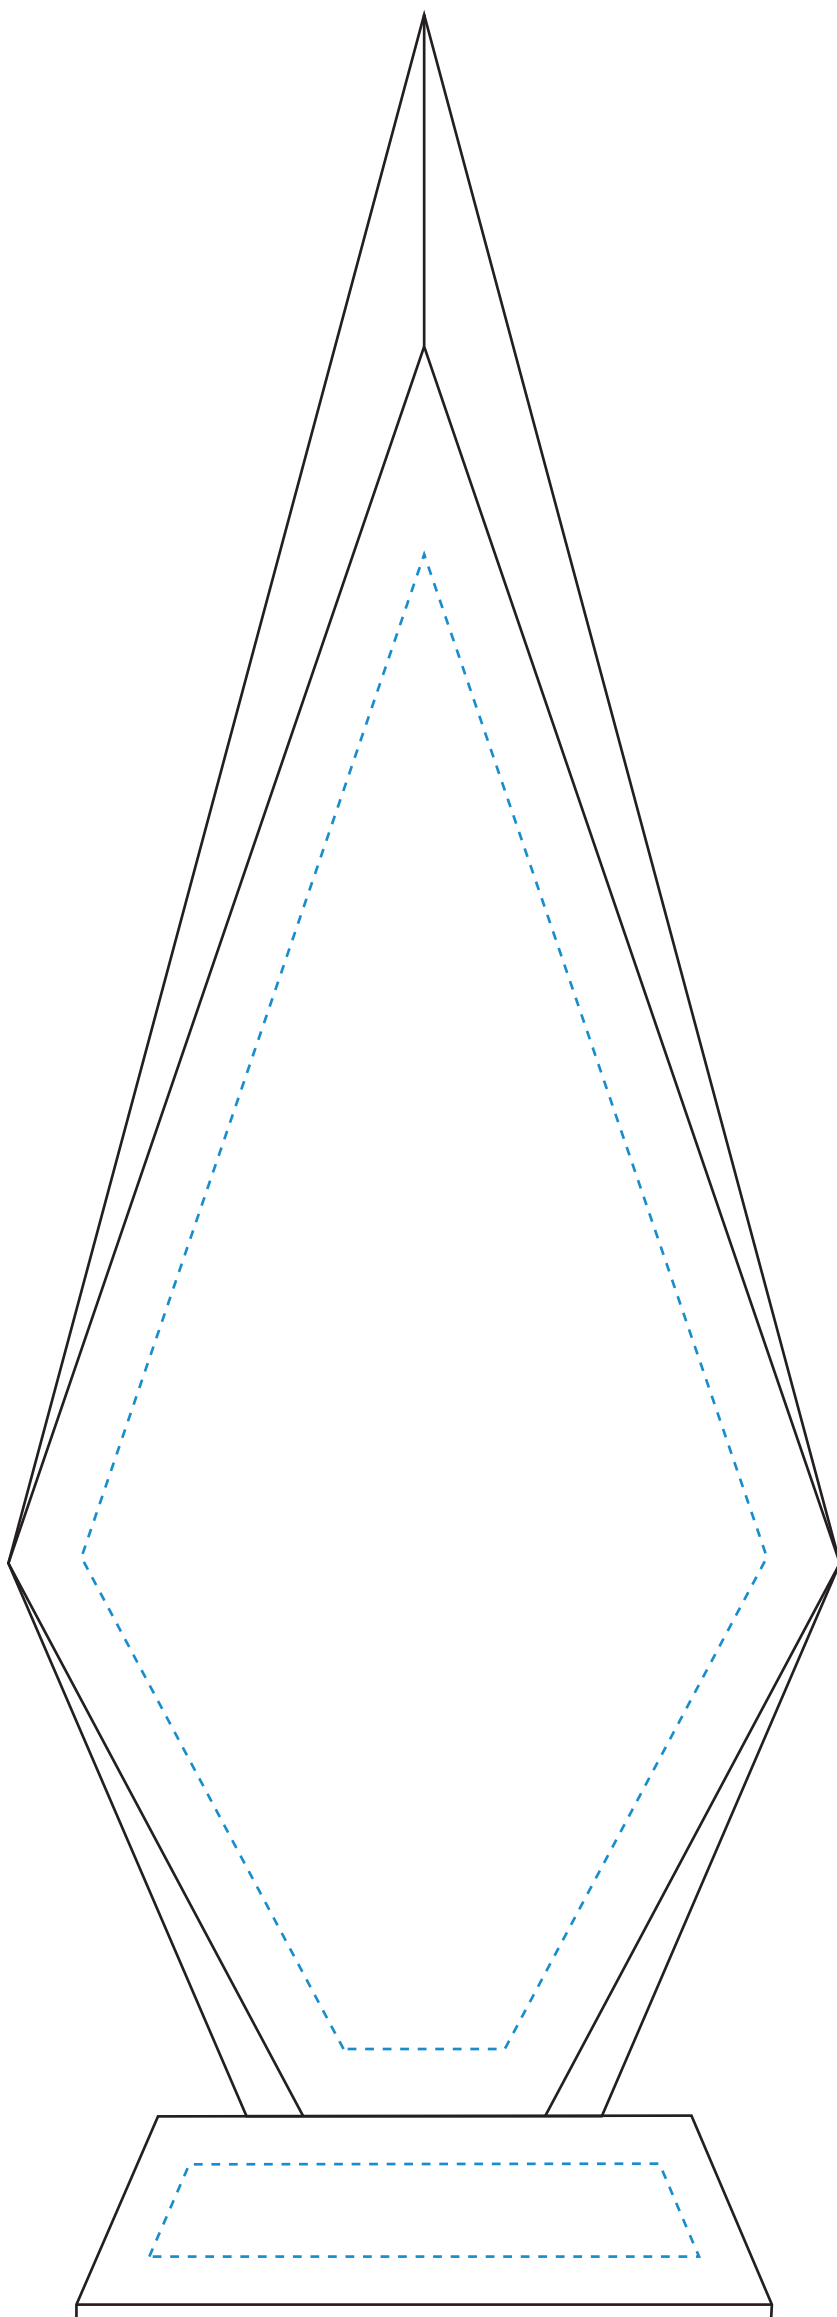

Standard Etch: Reverse

Standard Etch: Front

4415 SOLITAIRE AWARD - 12"

Blue line represents the max image area.