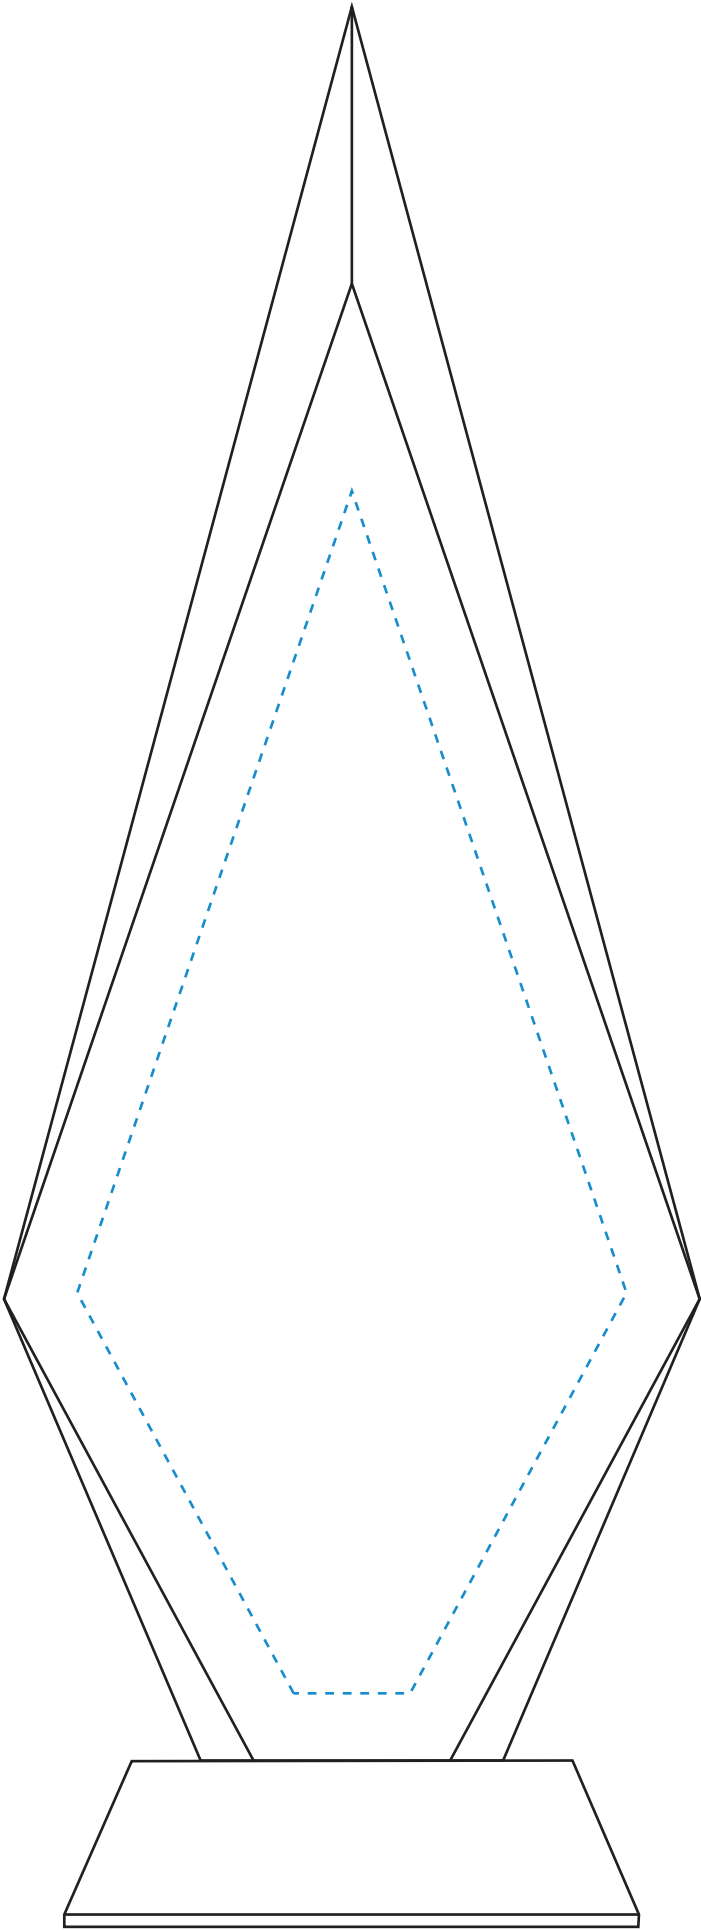

Standard Etch: Reverse

4414 SOLITAIRE AWARD - 10"

Blue line represents the max image area.