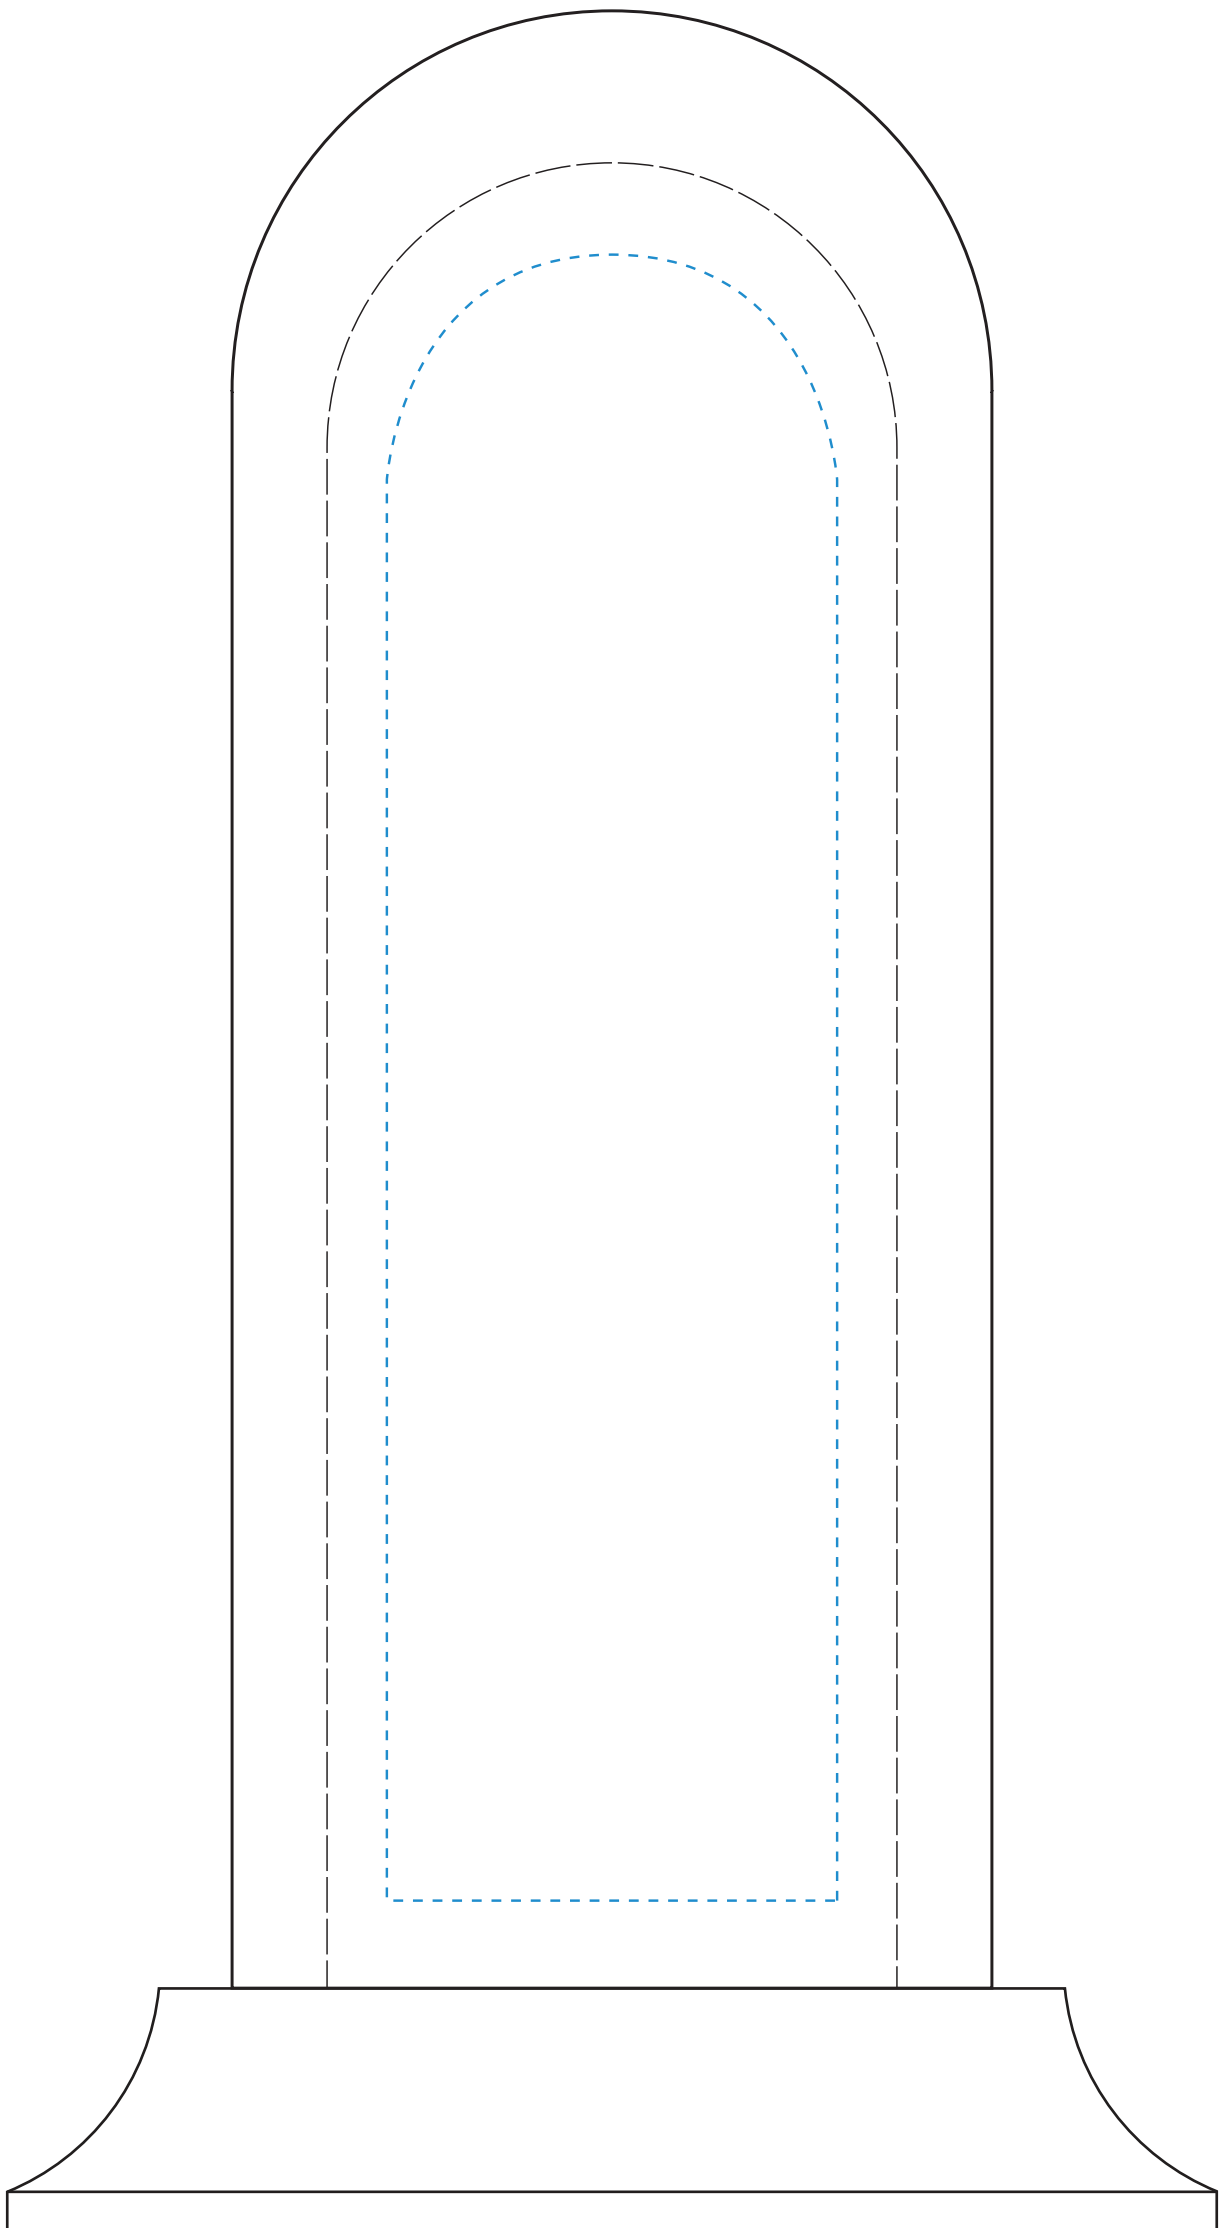

Standard Etch: Reverse

5916 SKYLINE AWARD 11 1/2"
Blue line represents the max image area.