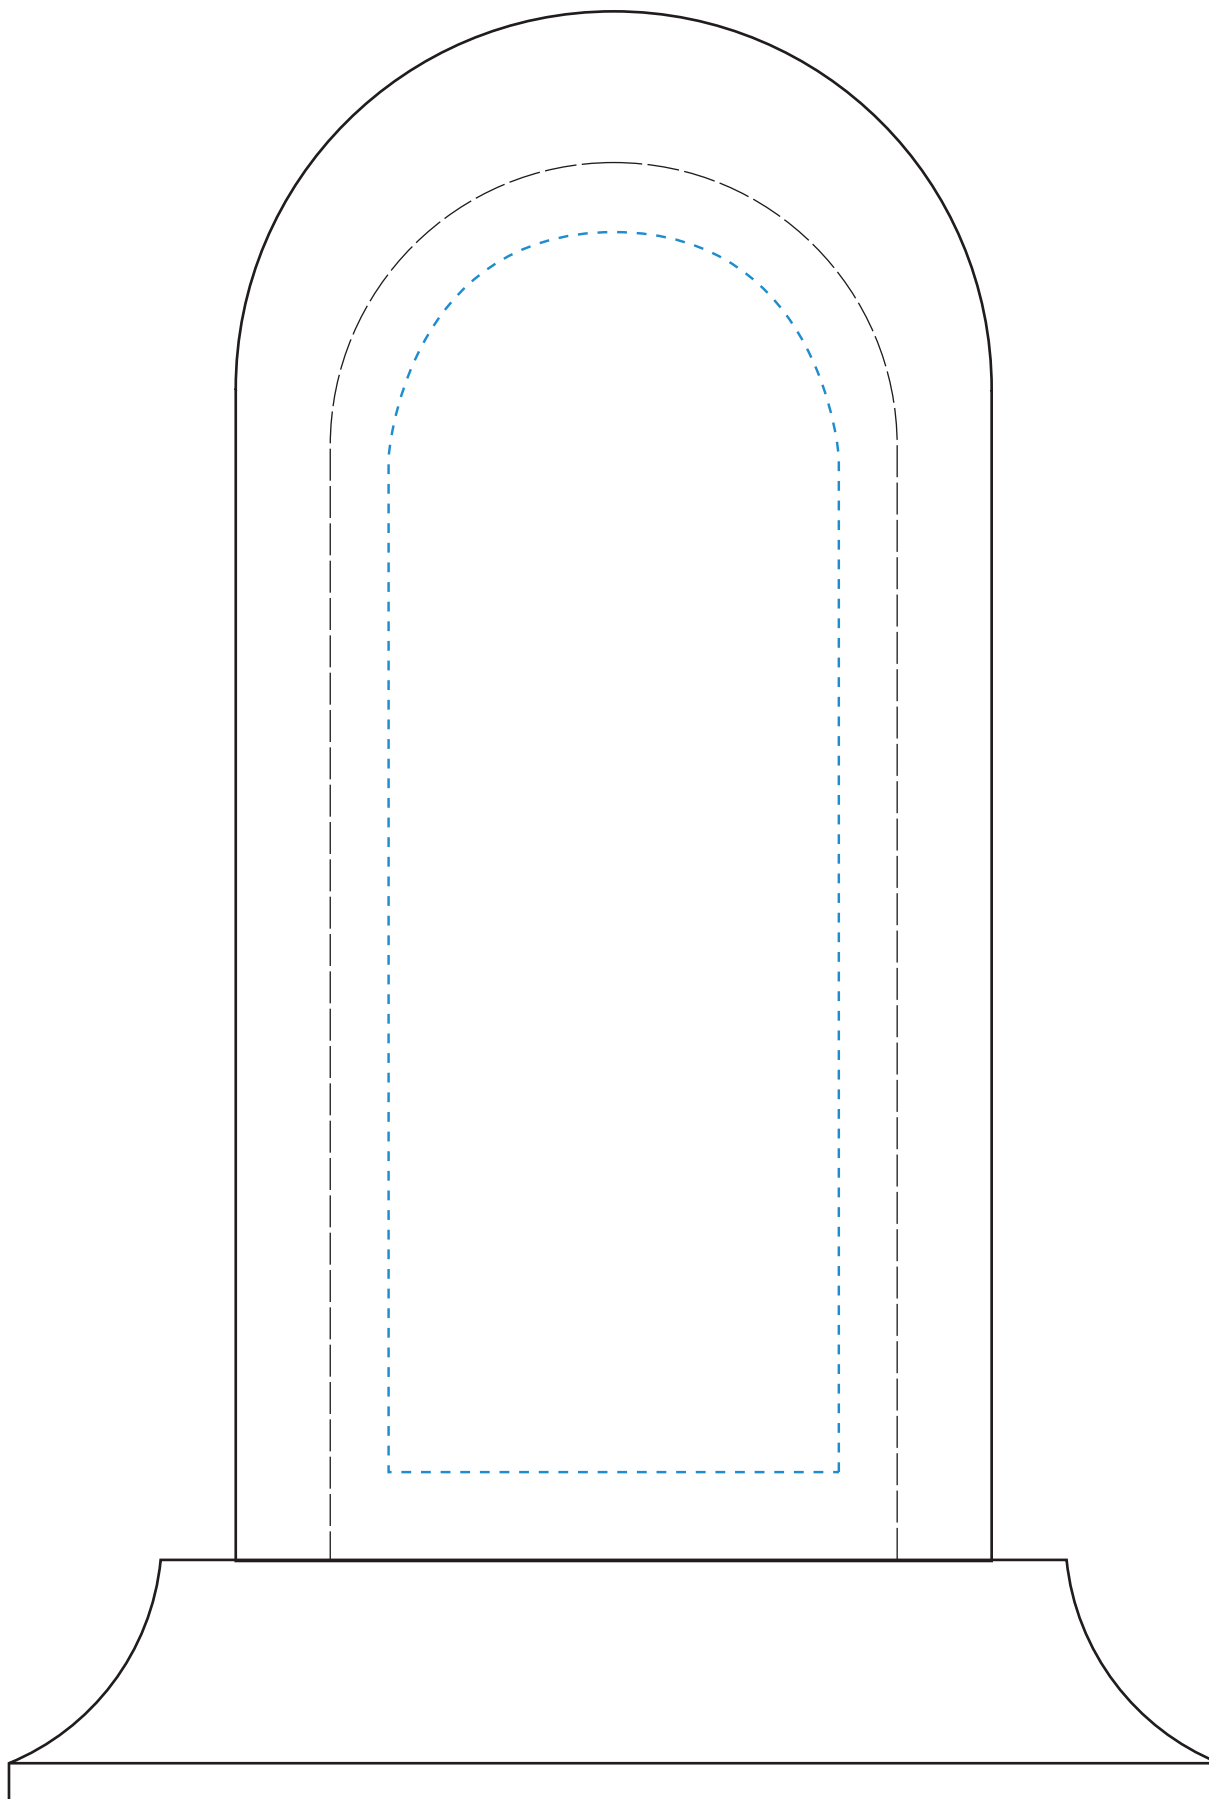

Standard Etch: Reverse

5915 SKYLINE AWARD 9 1/2"

Blue line represents the max image area.