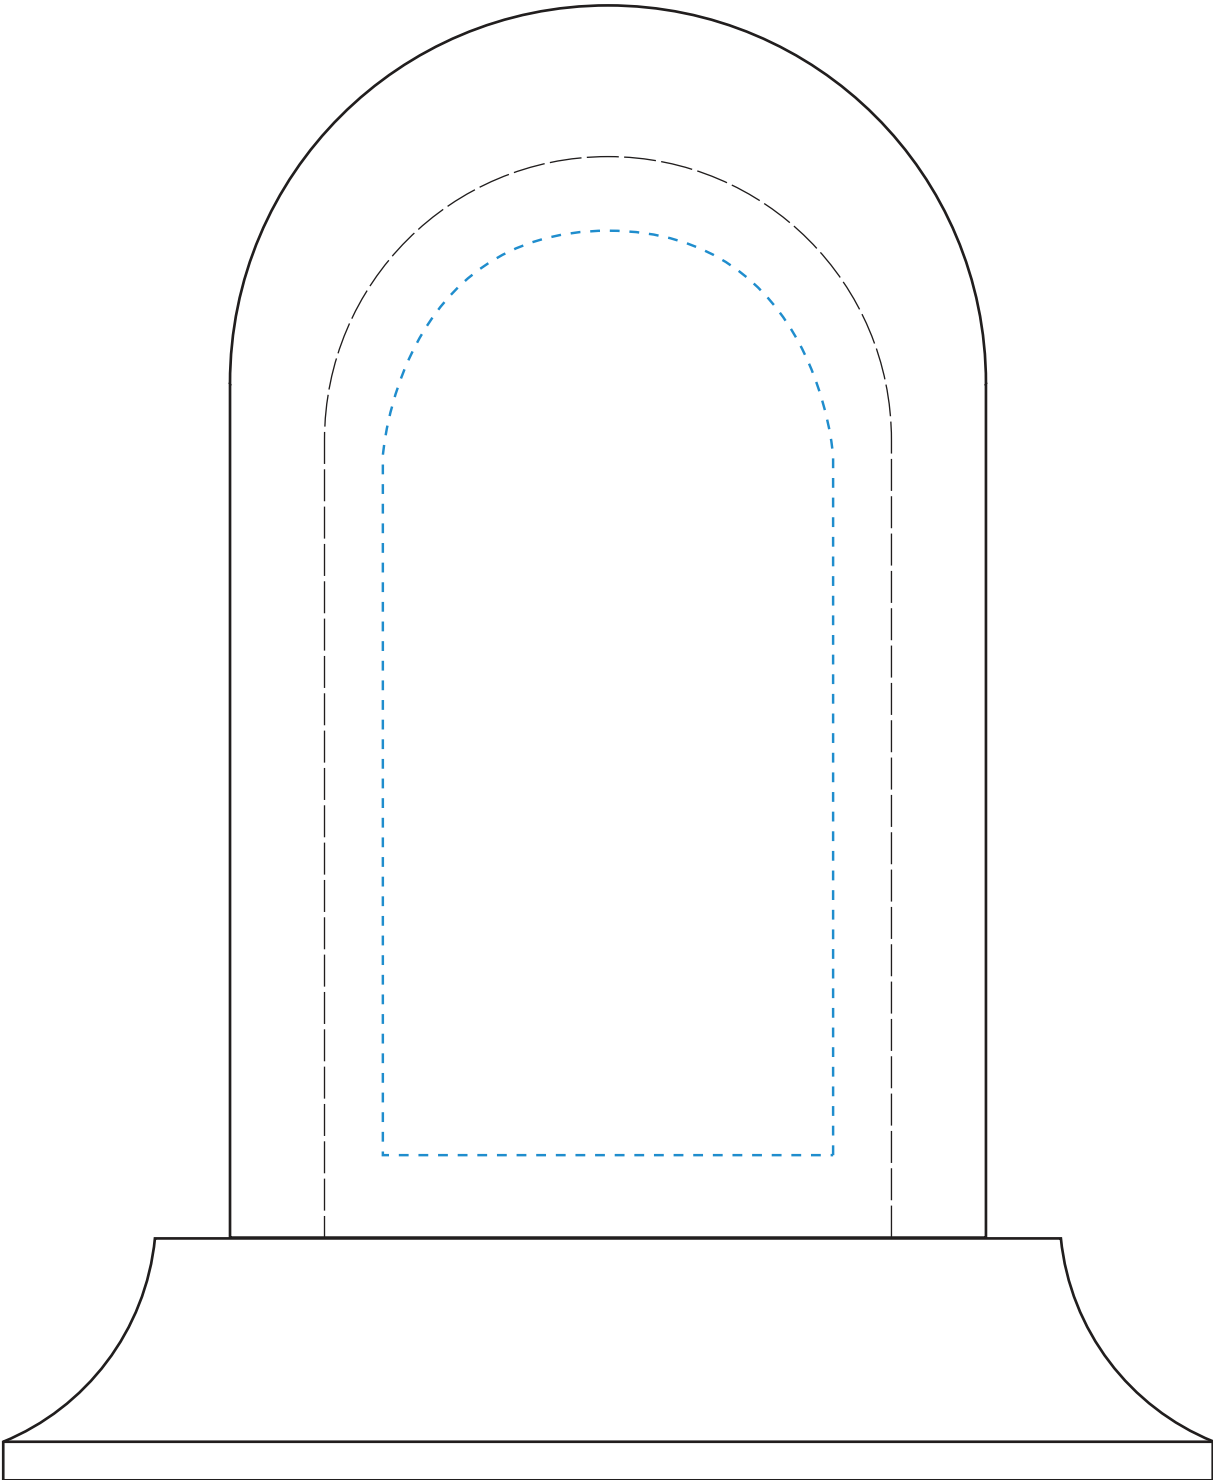

Standard Etch: Reverse

5914 SKYLINE AWARD 8"

Blue line represents the max image area.