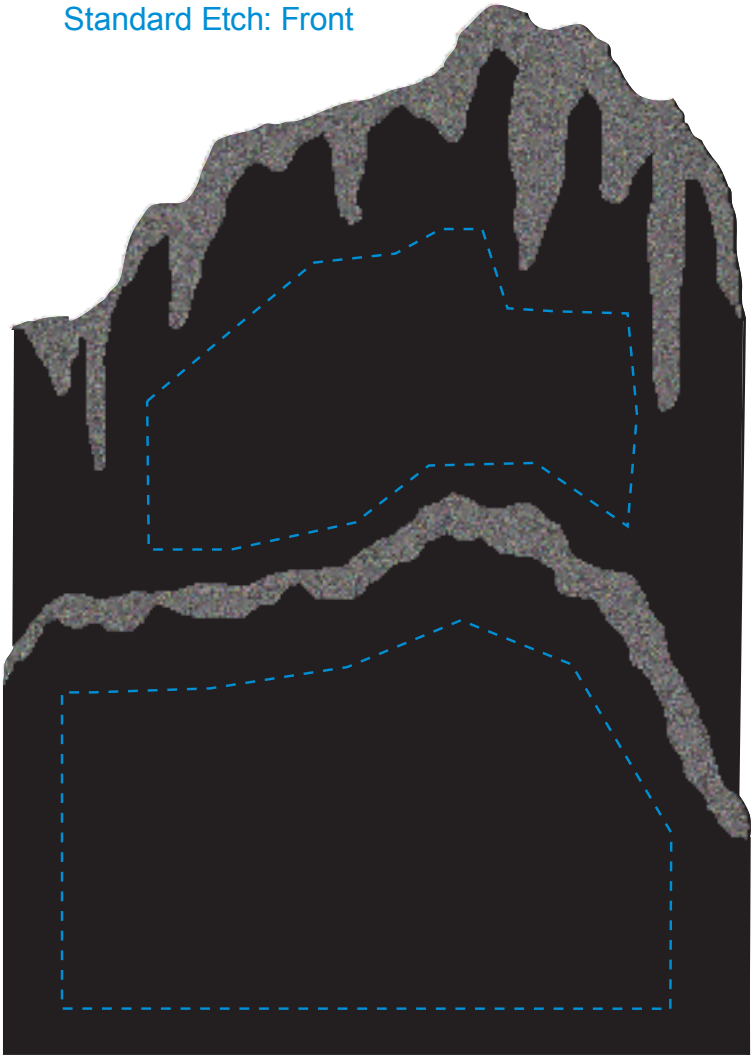

Standard Etch: Front

3346 SHASTA PEAK - 6"

Blue line represents the max image area.