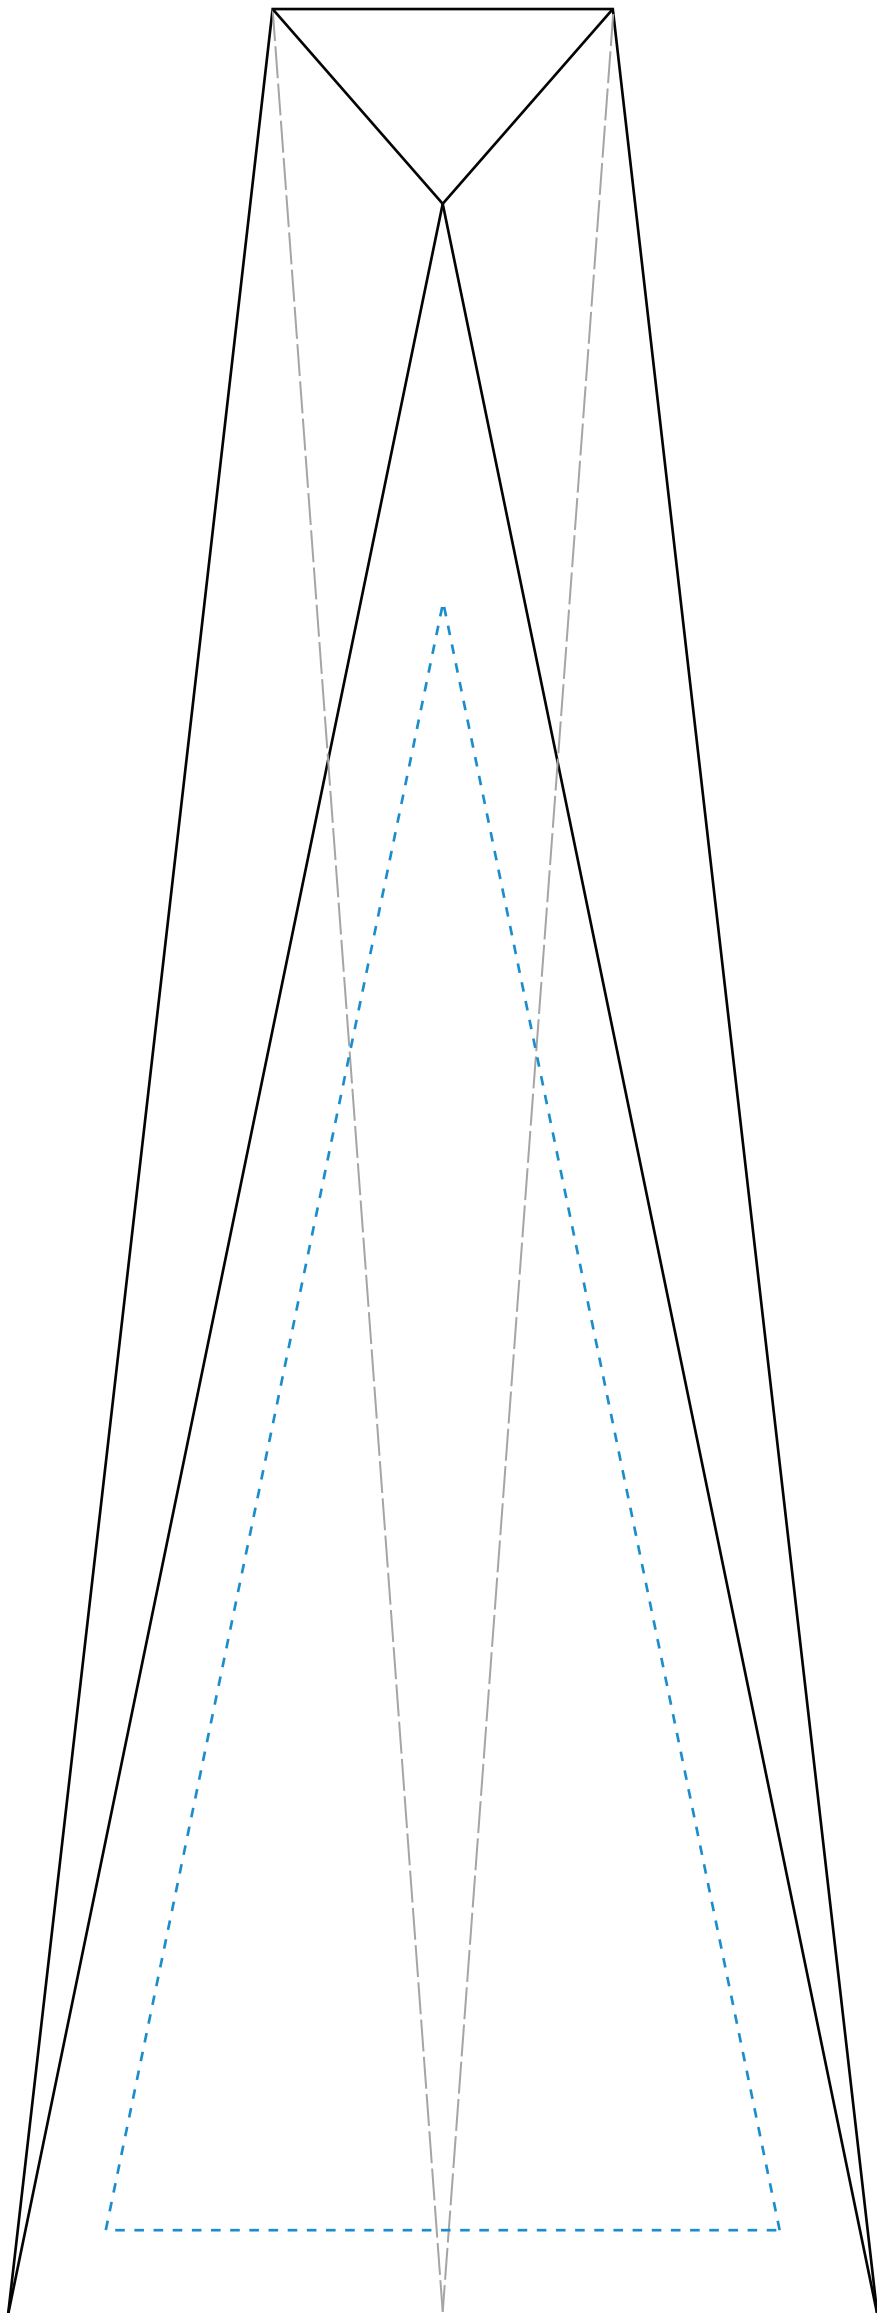

Standard Etch: Front

5963 SERENITY AWARD - 12"

Blue line represents the max image area.