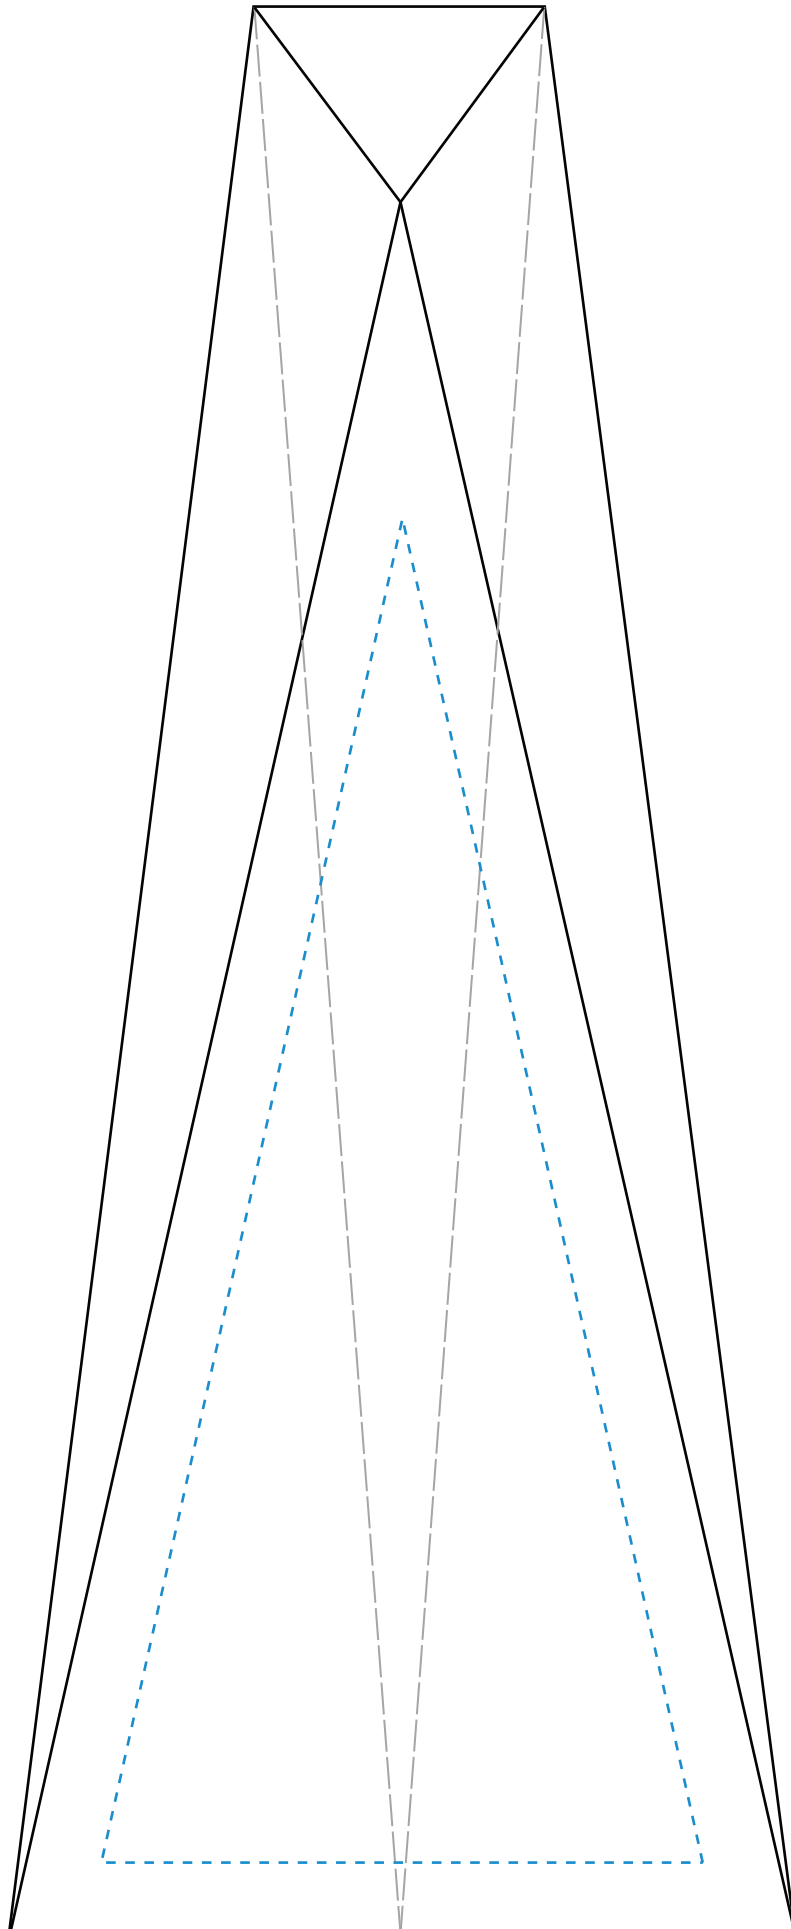

Standard Etch: Front

5962 SERENITY AWARD - 10"

Blue line represents the max image area.