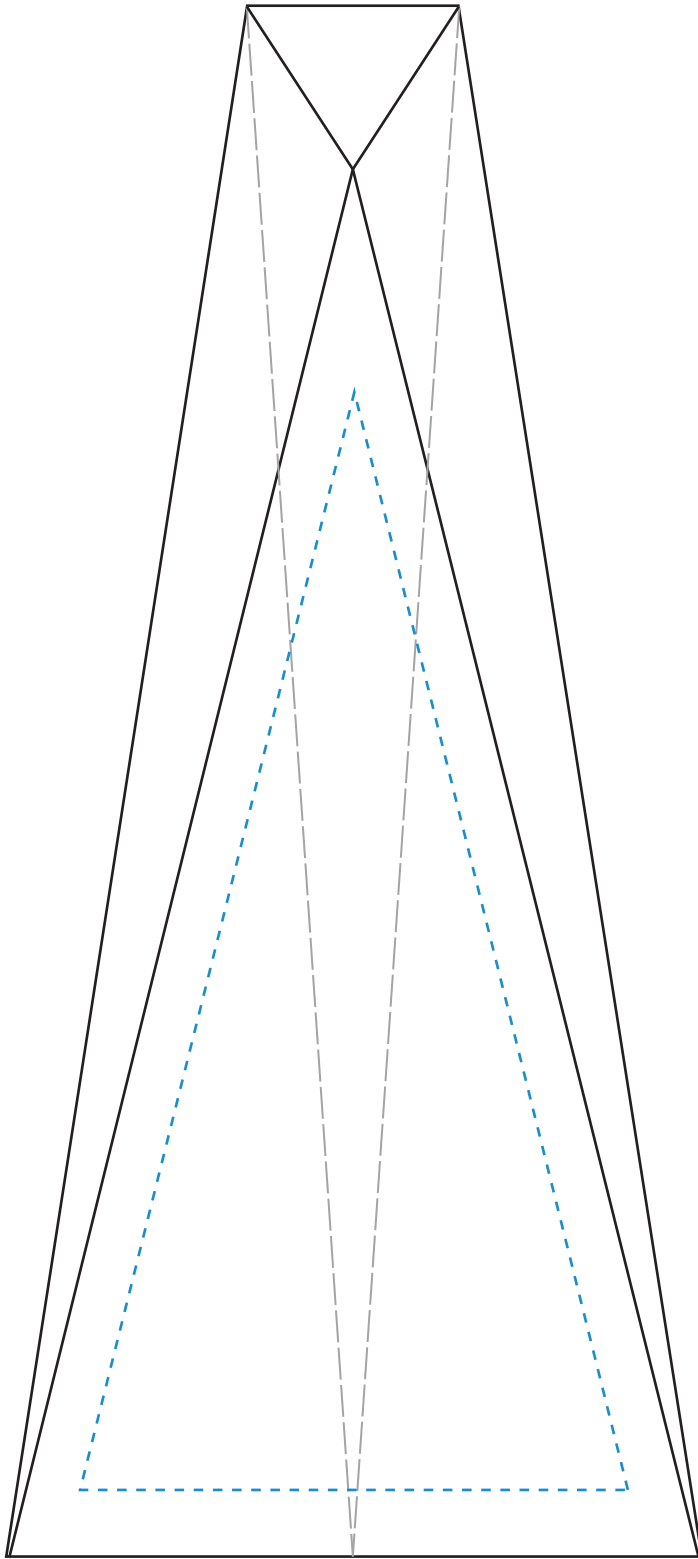

Standard Etch: Front

5961 SERENITY AWARD - 8"

Blue line represents the max image area.